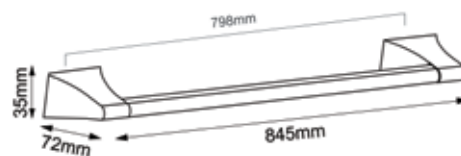

Toilet Roll Holder
IN-V204

Features

High quality brass construction with polished chrome finish

A functional and easy to maintain product

Designed to compliment a wide range of tapware

Soap Holder
IN-V206

Hand Towel Rail
IN-V203

Wall Mount Toilet Brush
IN-V208

Shower Shelf
IN-V207

Single Towel Rail
IN-V201

Double Towel Rail
IN-V202

Infinite Bathroom Solutions

Exclusively available in Australia through

BATHROOM | KITCHEN | LAUNDRY

BLACKBURN (03) 9894 2427
BRUNSWICK (03) 9385 8400
MOORABBIN (03) 9555 5144
www.firstchoicewarehouse.com.au