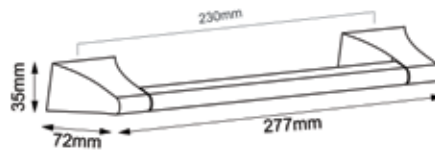

Toilet Roll Holder
IN-V204

Features

High quality brass construction with polished chrome finish

A functional and easy to maintain product

Designed to compliment a wide range of tapware

Soap Holder
IN-V206

Hand Towel Rail
IN-V203

Wall Mount Toilet Brush
IN-V208

Shower Shelf
IN-V207

Single Towel Rail
IN-V201

Double Towel Rail
IN-V202

Infinite Bathroom Solutions

Exclusively available in Australia through

BATHROOM | KITCHEN | LAUNDRY

BLACKBURN (03) 9894 2427
BRUNSWICK (03) 9385 8400
MOORABBIN (03) 9555 5144
www.firstchoicewarehouse.com.au