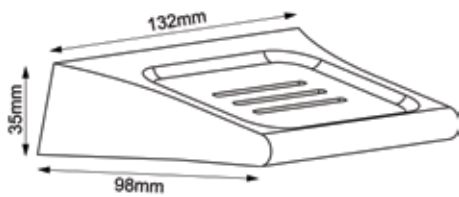

Toilet Roll Holder
IN-V204

Features

High quality brass construction with polished chrome finish

A functional and easy to maintain product

Designed to compliment a wide range of tapware

Soap Holder
IN-V206

Hand Towel Rail
IN-V203