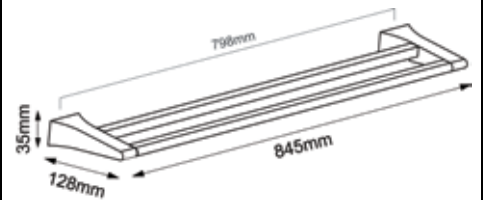

Wall Mount Toilet Brush
IN-V208

Shower Shelf
IN-V207

Single Towel Rail
IN-V201

Double Towel Rail
IN-V202

Infinite Bathroom Solutions

Exclusively available in Australia through

BATHROOM | KITCHEN | LAUNDRY

BLACKBURN (03) 9894 2427
BRUNSWICK (03) 9385 8400
MOORABBIN (03) 9555 5144
www.firstchoicewarehouse.com.au

[facebook.com/firstchoicewarehouse](https://www.facebook.com/firstchoicewarehouse)

This brochure is to be used as a guide only. All dimensions are in millimetres and are subject to standard manufacturing variations. Infinite Bathroom Solutions reserves the right to change any or all specifications without prior notice. For full warranty go to www.firstchoicewarehouse.com.au