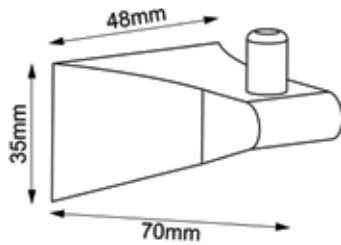

Soap Holder
IN-V206

Hand Towel Rail
IN-V203

Wall Mount
Toilet Brush
IN-V208

Shower Shelf
IN-V207

Single Towel Rail
IN-V201

Double Towel Rail
IN-V202

Vogue Bathroom Accessories

Robe Hook
IN-V205

Toilet Roll Holder
IN-V204

Features

High quality brass construction with polished chrome finish

A functional and easy to maintain product

Designed to compliment a wide range of tapware

Soap Holder
IN-V206

Hand Towel Rail
IN-V203