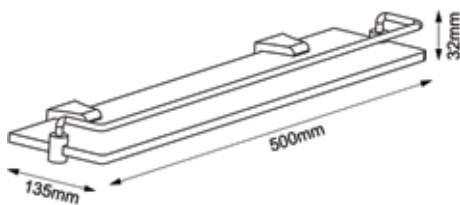

Toilet Roll Holder
IN-V204

Features

High quality brass construction with polished chrome finish

A functional and easy to maintain product

Designed to compliment a wide range of tapware

Soap Holder
IN-V206

Hand Towel Rail
IN-V203

Wall Mount Toilet Brush
IN-V208

Shower Shelf
IN-V207

Single Towel Rail
IN-V201

Double Towel Rail
IN-V202

Infinite Bathroom Solutions

Exclusively available in Australia through

BATHROOM | KITCHEN | LAUNDRY

BLACKBURN (03) 9894 2427
BRUNSWICK (03) 9385 8400
MOORABBIN (03) 9555 5144
www.firstchoicewarehouse.com.au