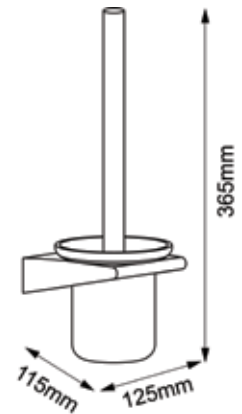

Soap Holder
IN-V206

Hand Towel Rail
IN-V203

Wall Mount
Toilet Brush
IN-V208

Shower Shelf
IN-V207

Single Towel Rail
IN-V201

Double Towel Rail
IN-V202

Vogue Bathroom Accessories

Robe Hook
IN-V205

Toilet Roll Holder
IN-V204

Features

High quality brass construction with polished chrome finish

A functional and easy to maintain product

Designed to compliment a wide range of tapware

Soap Holder
IN-V206

Hand Towel Rail
IN-V203

Wall Mount Toilet Brush
IN-V208

Shower Shelf
IN-V207

Single Towel Rail
IN-V201

Double Towel Rail
IN-V202

Infinite Bathroom Solutions

Exclusively available in Australia through

BATHROOM | KITCHEN | LAUNDRY

BLACKBURN (03) 9894 2427
BRUNSWICK (03) 9385 8400
MOORABBIN (03) 9555 5144
www.firstchoicewarehouse.com.au

[facebook.com/firstchoicewarehouse](https://www.facebook.com/firstchoicewarehouse)

This brochure is to be used as a guide only. All dimensions are in millimetres and are subject to standard manufacturing variations. Infinite Bathroom Solutions reserves the right to change any or all specifications without prior notice. For full warranty go to www.firstchoicewarehouse.com.au