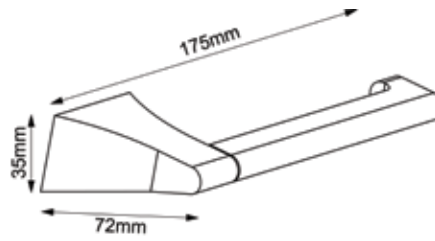

Soap Holder
IN-V206

Hand Towel Rail
IN-V203

Wall Mount
Toilet Brush
IN-V208

Shower Shelf
IN-V207

Single Towel Rail
IN-V201

Double Towel Rail
IN-V202

Vogue Bathroom Accessories

Robe Hook
IN-V205

Toilet Roll Holder
IN-V204

Features

High quality brass construction with polished chrome finish

A functional and easy to maintain product

Designed to compliment a wide range of tapware

Soap Holder
IN-V206

Hand Towel Rail
IN-V203