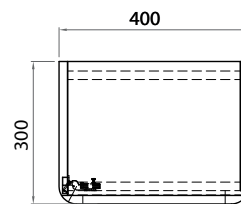

Jordy

polilife

PJ | 600

Mounting Bracket Detail*

PJ | 900

Mounting Bracket Detail*

Jordy
polilife

Mounting Bracket Detail*