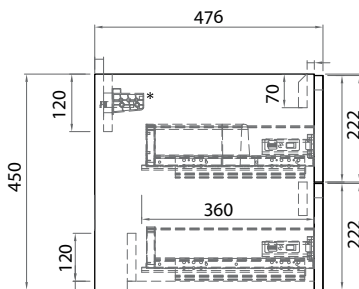

Jordy

polilife

PJ | 600

Mounting Bracket Detail*

PJ | 900

Mounting Bracket Detail*

Jordy
polilife

Mounting Bracket Detail*