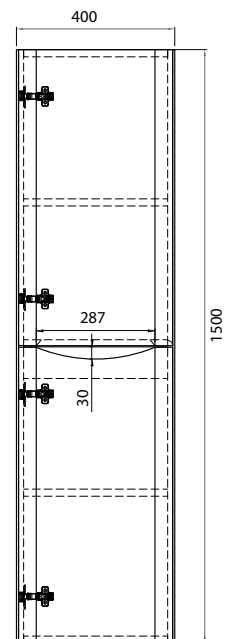

Jordy

polilife

PJ | 600

Mounting Bracket Detail*

PJ | 900

Mounting Bracket Detail*

Jordy
polilife

Mounting Bracket Detail*

FEATURES

- MFC water resistant laminate
- Blum soft closing runners
- Durable composite resin basin
- Available in 0, 1 and 3 tap hole
- Available colour: White Oak
- Storage available in left and right hinge