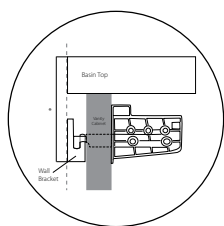

FEATURES

- MFC water resistant laminate
- Blum soft closing runners
- Durable composite resin basin
- Available in 0, 1 and 3 tap hole
- Available colour: White Oak
- Storage available in left and right hinge