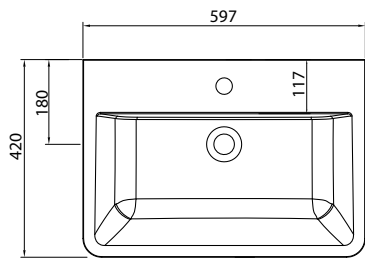

Jordy

polilife

PJ | 600

Mounting Bracket Detail*

PJ | 900

Mounting Bracket Detail*

Jordy
polilife

Mounting Bracket Detail*

FEATURES

- MFC water resistant laminate
- Blum soft closing runners
- Durable composite resin basin
- Available in 0, 1 and 3 tap hole
- Available colour: White Oak
- Storage available in left and right hinge