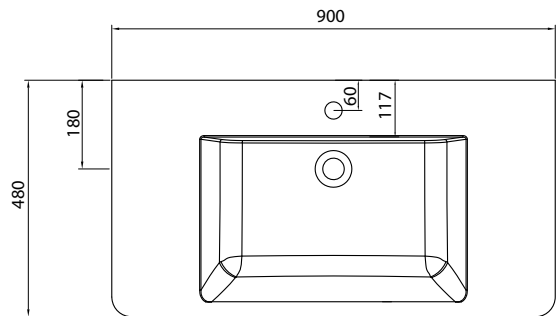

Jordy

polilife

PJ | 600

Mounting Bracket Detail*

PJ | 900

Mounting Bracket Detail*

Jordy
polilife

Mounting Bracket Detail*

FEATURES

- MFC water resistant laminate
- Blum soft closing runners
- Durable composite resin basin
- Available in 0, 1 and 3 tap hole
- Available colour: White Oak
- Storage available in left and right hinge