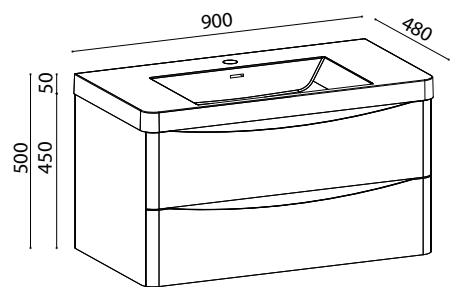

PJ | 600

PJ | 900

Jordy
polilife