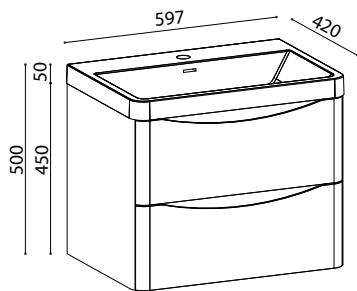

PJ | 600

PJ | 900

Jordy
polilife