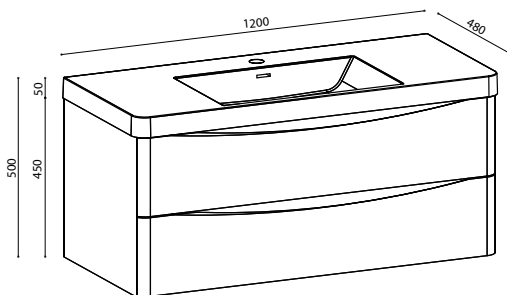

FEATURES

- MFC water resistant laminate
- Blum soft closing runners
- Durable composite resin basin
- Available in 0, 1 and 3 tap hole
- Available colour: White Oak
- Storage available in left and right hinge