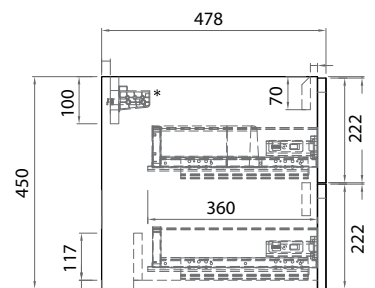

Jordy

polilife

PJ | 600

Mounting Bracket Detail*

PJ | 900

Mounting Bracket Detail*

Jordy
polilife

Mounting Bracket Detail*