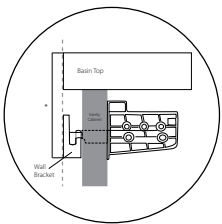

Mounting Bracket Detail*