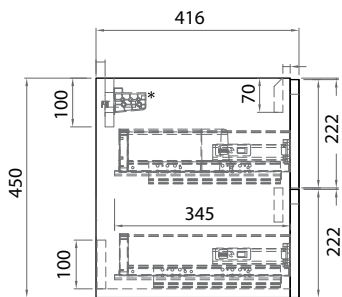

PJ | 600

Mounting Bracket Detail*

PJ | 900

Jordy
polilife