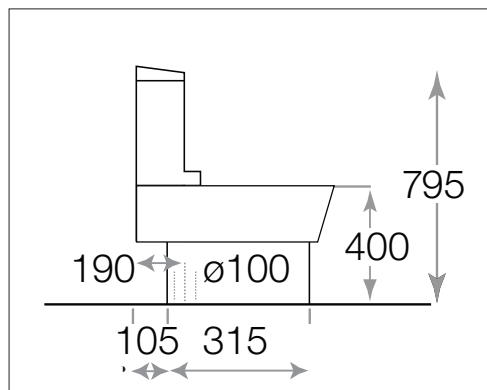

→ wa332 the bohemia

INFINITE BATHROOM SOLUTIONS

**DESCRIPTION:**

The Bohemia wall-faced toilet suite offers a clean, minimalistic look that delivers a unique 4.5 litre full flush, and 2.8 litre half flush, without compromising performance. This product has a W.E.L.S government approved 4 star water efficiency rating.

**COLOUR:**

White only

**SET-OUT DETAILS:**

S-Trap 190mm  
P-Trap 185mm

**INLET OPTIONS:**

Bottom inlet RHS and LHS option

**SEAT:**

Heavy duty plastic seat and lid, with chrome brass hinges incorporating a soft close mechanism

**WaterMark**  
AS1172.1/AS1172.2  
LN.21183  
SAI Global

**NOTE:** All dimensions are in millimetres and are subject to standard manufacturing variations. Infinite Supplies Pty Ltd reserves the right to change any or all specifications without prior notice. Tolerance ± 5% for below 200mm, and ± 3% for above 200mm