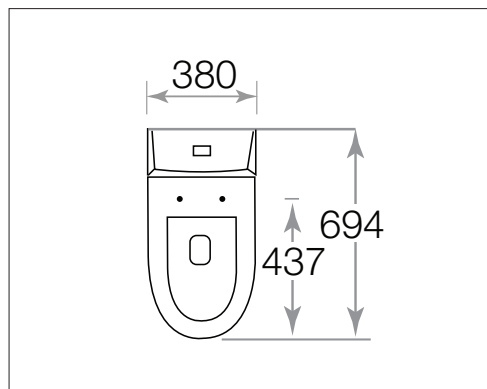

**COLOUR:**

White only

**SET-OUT DETAILS:**

S-Trap 190mm  
P-Trap 185mm

**INLET OPTIONS:**

Bottom inlet RHS and LHS option

**SEAT:**

Heavy duty plastic seat and lid, with chrome brass hinges incorporating a soft close mechanism

**WaterMark**  
AS1172.1/AS1172.2  
LN.21183  
SAI Global

**NOTE:** All dimensions are in millimetres and are subject to standard manufacturing variations. Infinite Supplies Pty Ltd reserves the right to change any or all specifications without prior notice. Tolerance ± 5% for below 200mm, and ± 3% for above 200mm