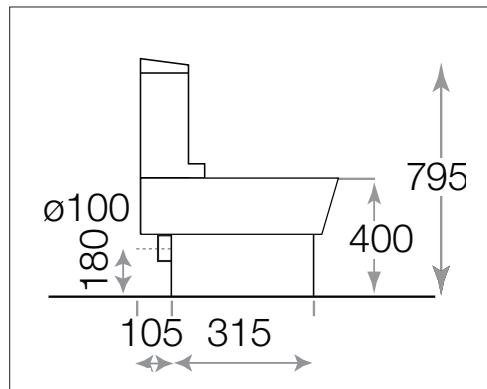

→ wa332 the bohemia

INFINITE BATHROOM SOLUTIONS

**DESCRIPTION:**

The Bohemia wall-faced toilet suite offers a clean, minimalistic look that delivers a unique 4.5 litre full flush, and 2.8 litre half flush, without compromising performance. This product has a W.E.L.S government approved 4 star water efficiency rating.

**COLOUR:**

White only

**SET-OUT DETAILS:**

S-Trap 190mm  
P-Trap 185mm

**INLET OPTIONS:**

Bottom inlet RHS and LHS option

**SEAT:**

Heavy duty plastic seat and lid, with chrome brass hinges incorporating a soft close mechanism

**WaterMark**  
AS1172.1/AS1172.2  
LN.21183  
SAI Global

**NOTE:** All dimensions are in millimetres and are subject to standard manufacturing variations. Infinite Supplies Pty Ltd reserves the right to change any or all specifications without prior notice. Tolerance ± 5% for below 200mm, and ± 3% for above 200mm