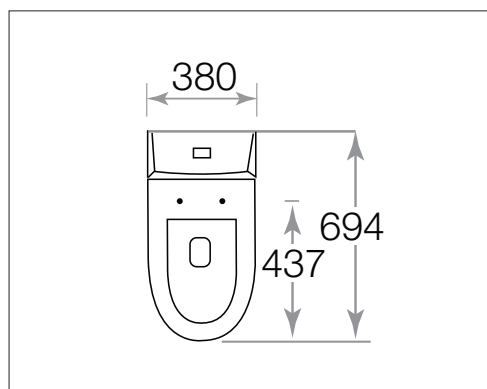

**COLOUR:**

White only

**SET-OUT DETAILS:**

S-Trap 190mm  
P-Trap 185mm

**INLET OPTIONS:**

Bottom inlet RHS and LHS option

**SEAT:**

Heavy duty plastic seat and lid, with chrome brass hinges incorporating a soft close mechanism

**WaterMark**  
AS1172.1/AS1172.2  
LN.21183  
SAI Global

**NOTE:** All dimensions are in millimetres and are subject to standard manufacturing variations. Infinite Supplies Pty Ltd reserves the right to change any or all specifications without prior notice. Tolerance ± 5% for below 200mm, and ± 3% for above 200mm