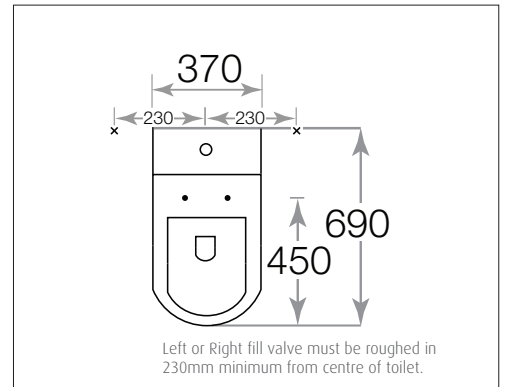

DESCRIPTION:

The Wales wall-faced toilet suite offers a clean, minimalistic look that delivers a unique 4.5 litre full flush, and 2.8 litre half flush, without compromising performance. This product has a W.E.L.S government approved 4 star water efficiency rating.

COLOUR:

White only

SET-OUT DETAILS:

S-Trap 190mm recommended
Optional variable elbow available
P-Trap 180mm

INLET OPTIONS:

Bottom inlet RHS and LHS option

Note: Provision is made for flex tails to enter left or Right side of pan

INSTALLATION:

Utilising supplied floor mount brackets with an appropriate silicon seal is recommended

PACKAGING:

Two cartons

WEIGHT:

48.9kg combined weight

WARRANTY:

Ceramic : 10 year Replacement product

1 year parts and labour

Internal parts: 1 year parts and labour

Seat: 1 year replacement parts

WaterMark
AS1172.1/AS1172.2
LN.21183
SAI Global

NOTE: All dimensions are in millimetres and are subject to standard manufacturing variations. Infinite Supplies Pty Ltd reserves the right to change any or all specifications without prior notice. Tolerance ± 5% for below 200mm, and ± 3% for above 200mm