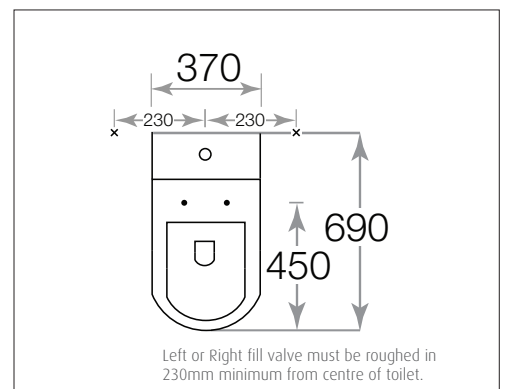

DESCRIPTION:

The Wales wall-faced toilet suite offers a clean, minimalistic look that delivers a unique 4.5 litre full flush, and 2.8 litre half flush, without compromising performance. This product has a W.E.L.S government approved 4 star water efficiency rating.

COLOUR:

White only

SET-OUT DETAILS:

S-Trap 190mm recommended
Optional variable elbow available
P-Trap 180mm

INLET OPTIONS:

Bottom inlet RHS and LHS option

Note: Provision is made for flex tails to enter left or Right side of pan

INSTALLATION:

Utilising supplied floor mount brackets with an appropriate silicon seal is recommended

PACKAGING:

Two cartons

WEIGHT:

48.9kg combined weight

WARRANTY:

Ceramic : 10 year Replacement product

1 year parts and labour

Internal parts: 1 year parts and labour

Seat: 1 year replacement parts

WaterMark
AS1172.1/AS1172.2
LN.21183
SAI Global

NOTE: All dimensions are in millimetres and are subject to standard manufacturing variations. Infinite Supplies Pty Ltd reserves the right to change any or all specifications without prior notice. Tolerance ± 5% for below 200mm, and ± 3% for above 200mm