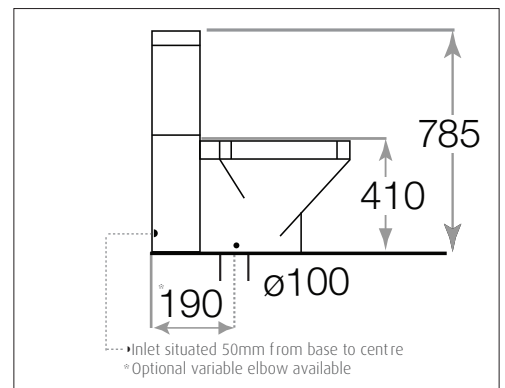

DESCRIPTION:

The Wales wall-faced toilet suite offers a clean, minimalistic look that delivers a unique 4.5 litre full flush, and 2.8 litre half flush, without compromising performance. This product has a W.E.L.S government approved 4 star water efficiency rating.

COLOUR:

White only

SET-OUT DETAILS:

S-Trap 190mm recommended
Optional variable elbow available
P-Trap 180mm

INLET OPTIONS:

Bottom inlet RHS and LHS option

Note: Provision is made for flex tails to enter left or Right side of pan

INSTALLATION:

Utilising supplied floor mount brackets with an appropriate silicon seal is recommended

PACKAGING:

Two cartons

WEIGHT:

48.9kg combined weight

WARRANTY:

Ceramic : 10 year Replacement product

1 year parts and labour

Internal parts: 1 year parts and labour

Seat: 1 year replacement parts

WaterMark
AS1172.1/AS1172.2
LN.21183
SAI Global

NOTE: All dimensions are in millimetres and are subject to standard manufacturing variations. Infinite Supplies Pty Ltd reserves the right to change any or all specifications without prior notice. Tolerance ± 5% for below 200mm, and ± 3% for above 200mm