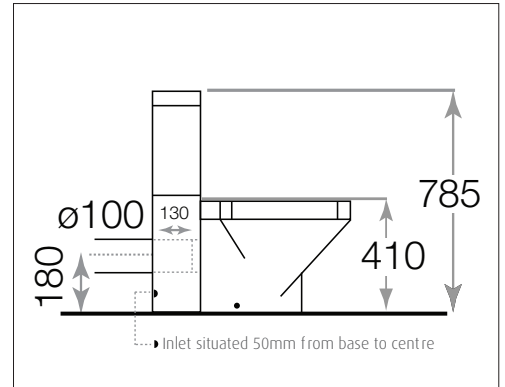

DESCRIPTION:

The Wales wall-faced toilet suite offers a clean, minimalistic look that delivers a unique 4.5 litre full flush, and 2.8 litre half flush, without compromising performance. This product has a W.E.L.S government approved 4 star water efficiency rating.

COLOUR:

White only

SET-OUT DETAILS:

S-Trap 190mm recommended
Optional variable elbow available
P-Trap 180mm

INLET OPTIONS:

Bottom inlet RHS and LHS option

Note: Provision is made for flex tails to enter left or Right side of pan

INSTALLATION:

Utilising supplied floor mount brackets with an appropriate silicon seal is recommended

PACKAGING:

Two cartons

WEIGHT:

48.9kg combined weight

WARRANTY:

Ceramic : 10 year Replacement product

1 year parts and labour

Internal parts: 1 year parts and labour

Seat: 1 year replacement parts

WaterMark
AS1172.1/AS1172.2
LN.21183
SAI Global

NOTE: All dimensions are in millimetres and are subject to standard manufacturing variations. Infinite Supplies Pty Ltd reserves the right to change any or all specifications without prior notice. Tolerance ± 5% for below 200mm, and ± 3% for above 200mm