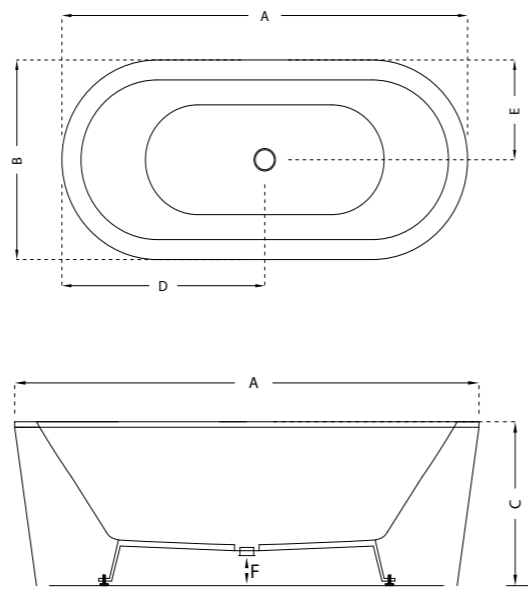

A	B	C	D	E	F
1800	850	600	900	425	125
1700	800	600	850	400	125