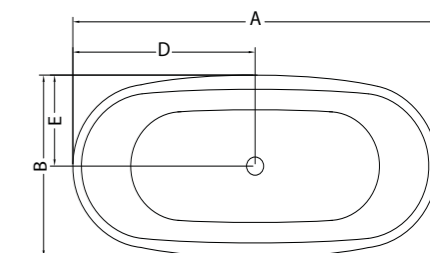

A	B	C	D	E	F
1700	800	600	850	400	125

→ FREE-STANDING BATHTUBS