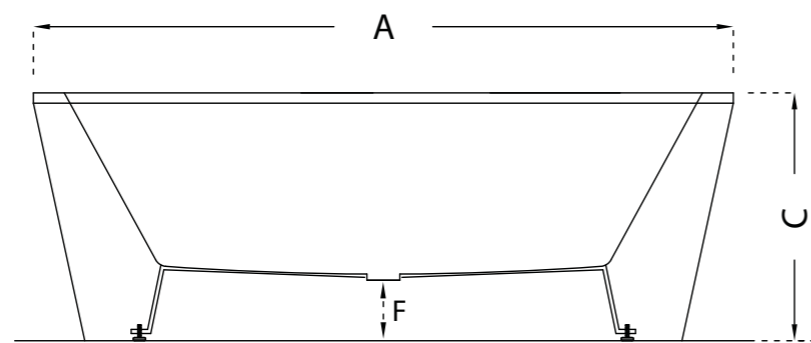

COLOUR: White only

Material: 5mm acrylic, structurally supported by a height-adjustable galvanised frame.

Warranty: 5 year structural warranty.

A	B	C	D	E	F
1800	850	600	900	425	125
1600	800	600	800	400	125