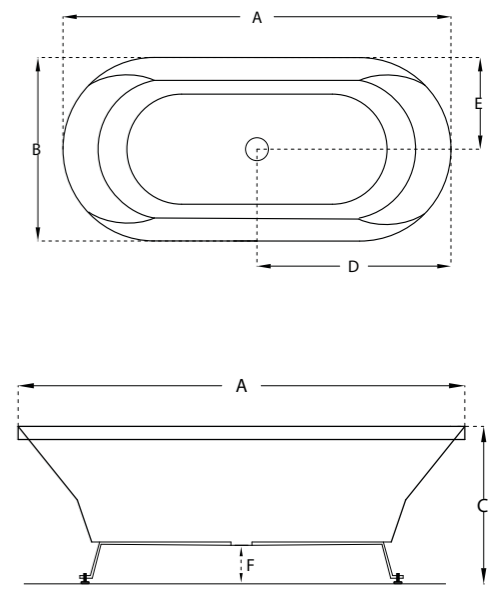

A	B	C	D	E	F
1700	800	600	850	400	135