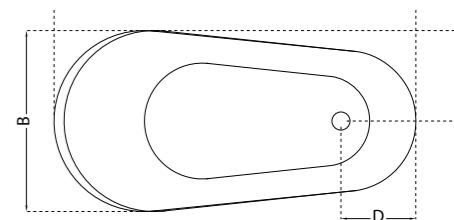

A	B	C	D	E	F
1800	895	800	358	447	150