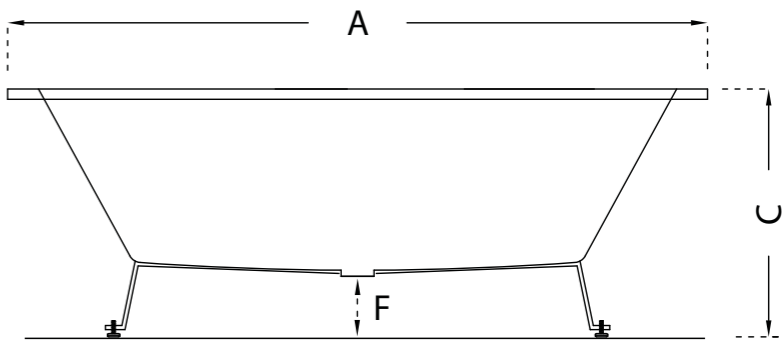

COLOUR: White only
Material: 5mm acrylic, structurally supported by a height-adjustable galvanised frame.
Warranty: 5 year structural warranty.

A	B	C	D	E	F
1800	850	600	900	425	135

HOB-MOUNTED BATHTUBS ←