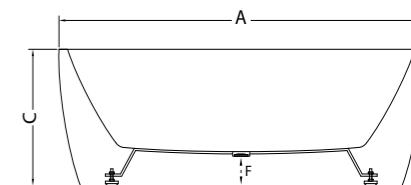

Material: 5mm acrylic, structurally supported by a height-adjustable galvanised frame.

Warranty: 5 year structural warranty.

A	B	C	D	E	F
1700	800	600	850	400	125

→ FREE-STANDING BATHTUBS

→ SIGNATURE 1700 / 1800