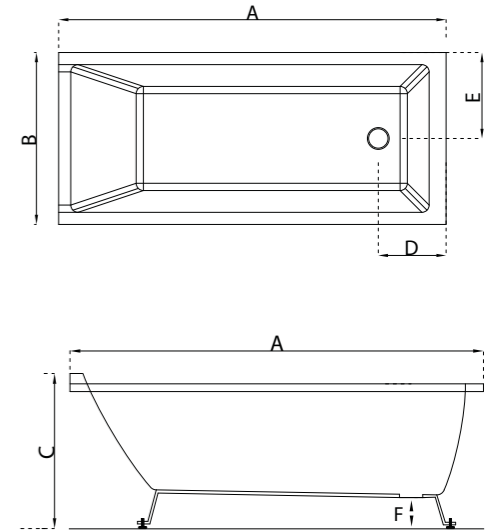

A	B	C	D	E	F
1700	800	590	280	400	140
1500	700	590	250	350	140