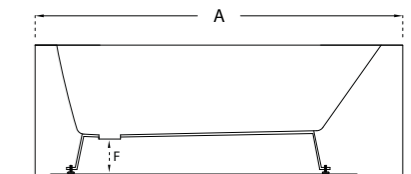

A	B	C	D	E	F
1700	850	600	300	425	145