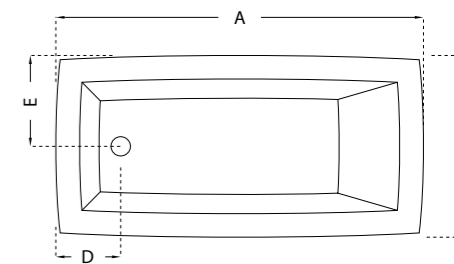

A	B	C	D	E	F
1700	850	600	300	425	145