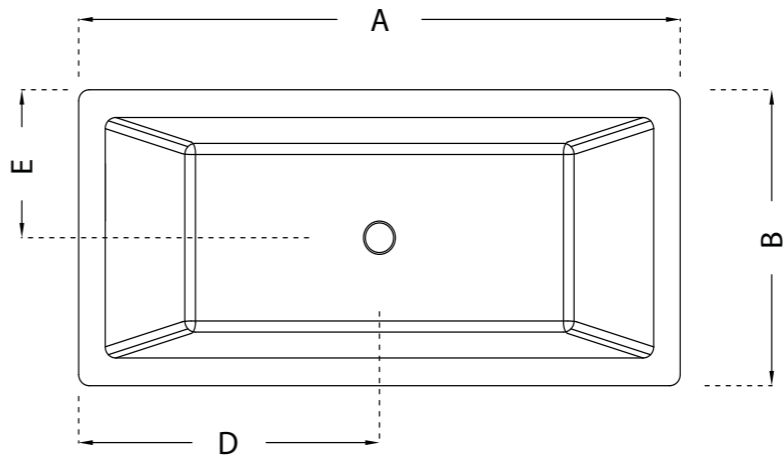

COLOUR: White only
Material: 5mm acrylic, structurally supported by a height-adjustable galvanised frame.
Warranty: 5 year structural warranty.

A	B	C	D	E	F
1800	850	600	900	425	135