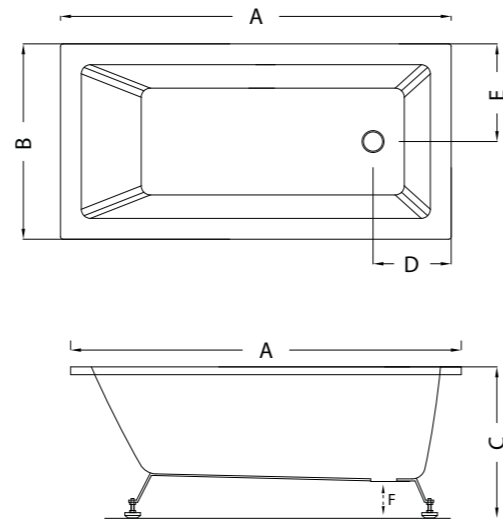

A	B	C	D	E	F
1700	750	600	220	375	135
1500	750	600	220	375	135