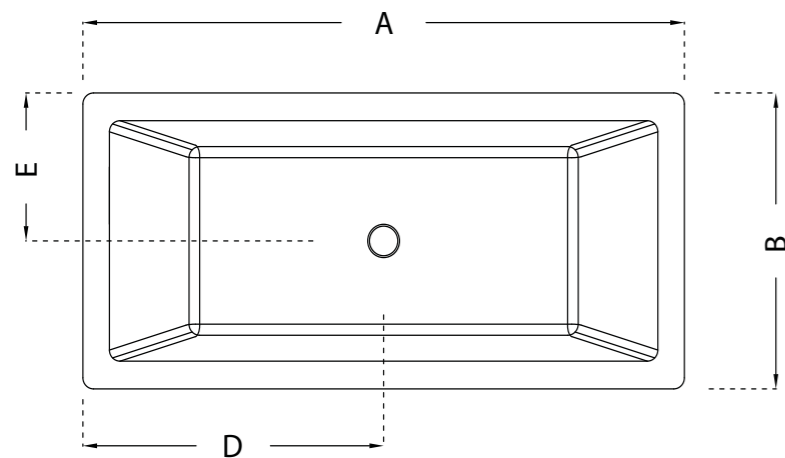

COLOUR: White only

Material: 5mm acrylic, structurally supported by a height-adjustable galvanised frame.

Warranty: 5 year structural warranty.

A	B	C	D	E	F
1800	850	600	900	425	125
1600	800	600	800	400	125