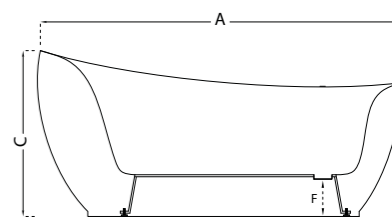

A	B	C	D	E	F
1800	895	800	358	447	150