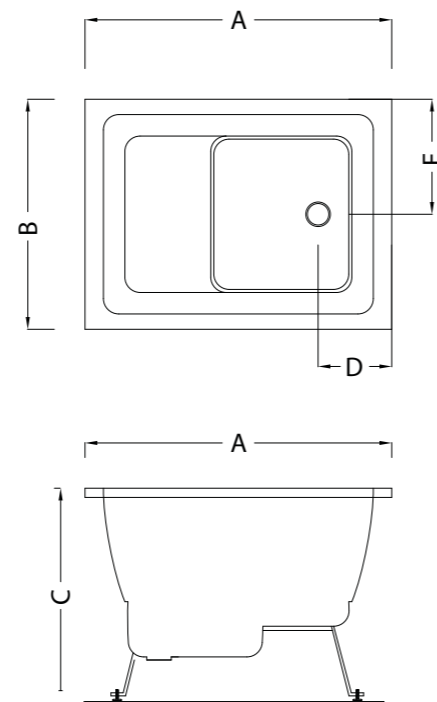

A	B	C	D	E
1000	750	700	240	375