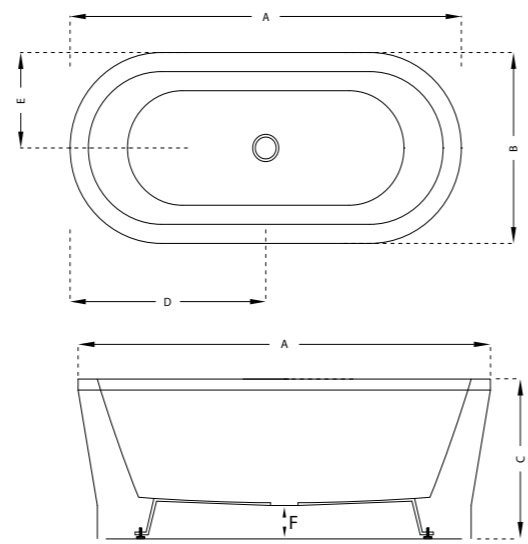

A	B	C	D	E	F
1700	800	580	850	400	125
1500	700	580	750	350	125