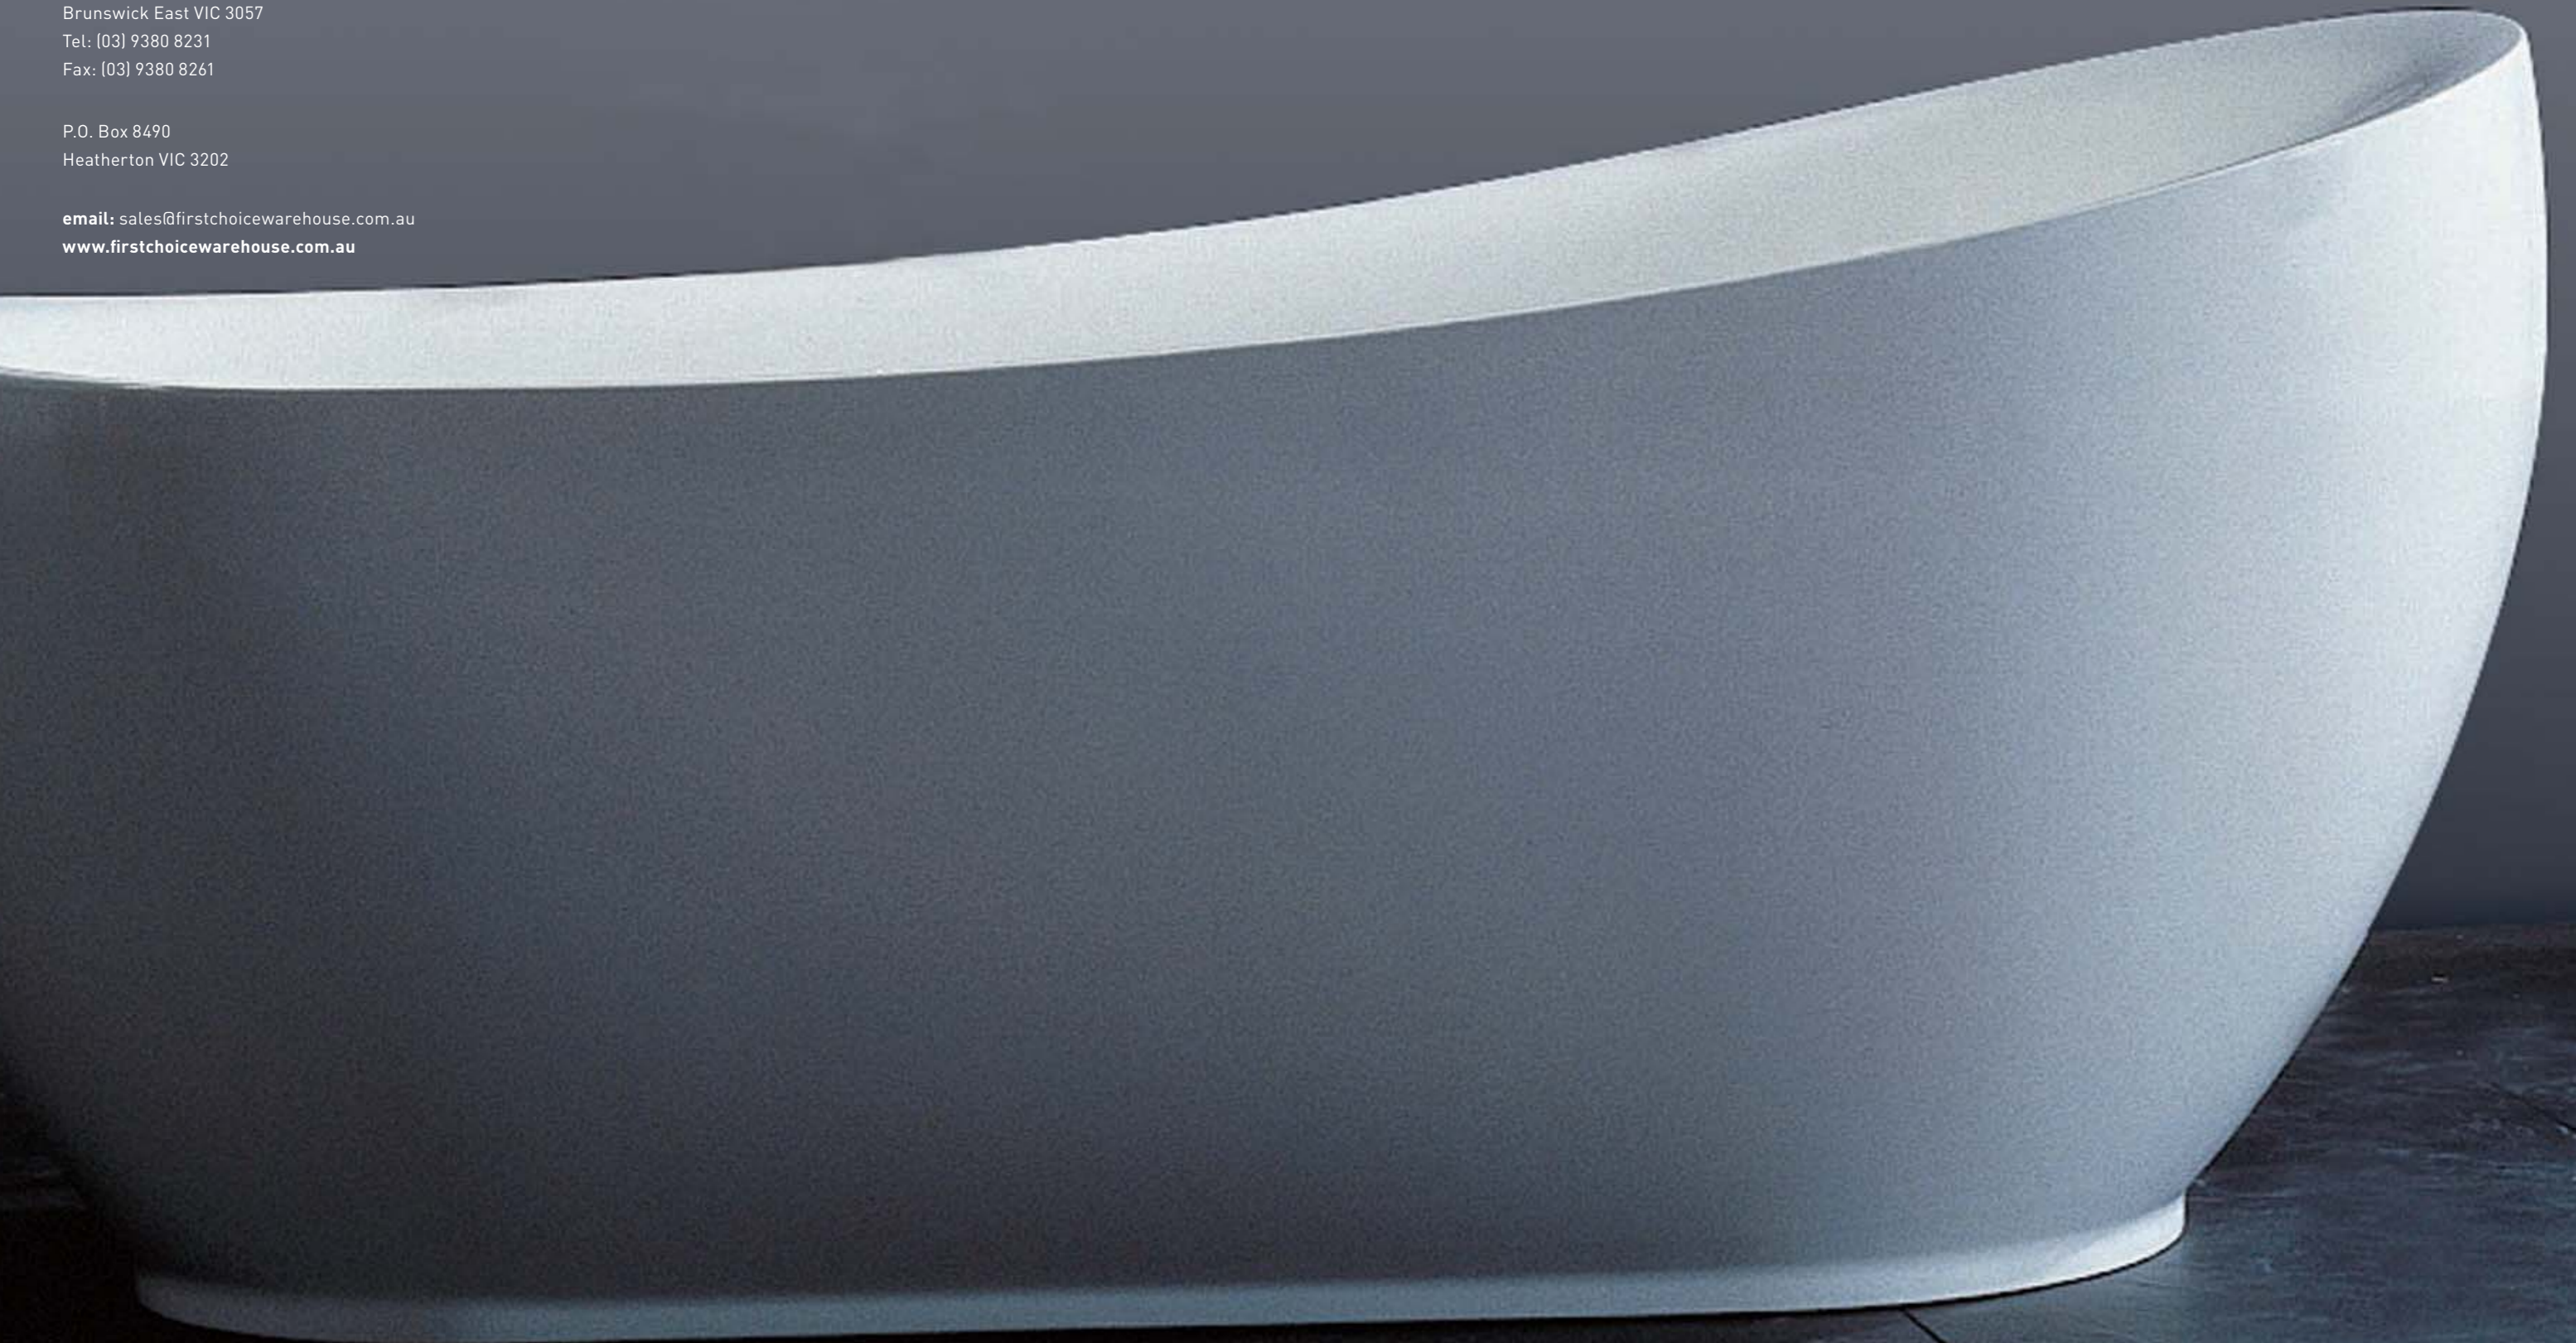

→ CONTACT DETAILS

MOORABBIN

158 - 160 Cochranes Road
Moorabbin VIC 3189
Tel: (03) 9555 5144
Fax: (03) 9555 1055

BRUNSWICK

27 - 29 Kirkdale Street
Brunswick East VIC 3057
Tel: (03) 9380 8231
Fax: (03) 9380 8261

P.O. Box 8490
Heatherton VIC 3202

email: sales@firstchoicewarehouse.com.au
www: www.firstchoicewarehouse.com.au

BATHTUB CATALOGUE

NOTE: All dimensions are in millimetres and are subject to standard manufacturing variations.
Infinite Supplies Pty Ltd reserves the right to change any or all specifications without prior notice.

→ INFINITE BATHROOM SOLUTIONS