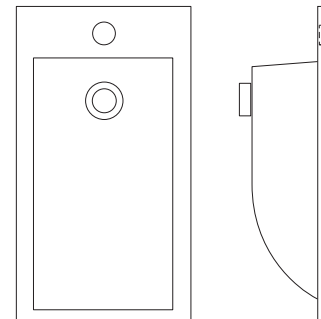

→ IN 9032

Recessed Counter Basin

White

1 Tap Hole

550 (W) x 335 (D) x 17 (H)