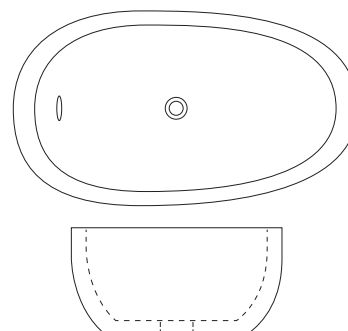

→ IN 4257

Counter Basin

White

650 (W) x 460 (D) x 140 (H)