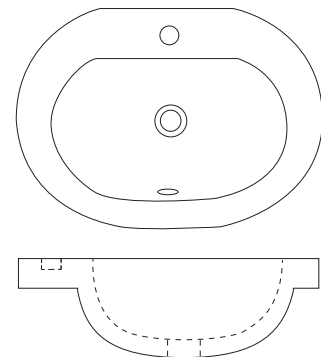

→ IN 906

Recessed Counter Basin

White

1 Tap Hole

560 (W) x 425 (D) x 20 (H)