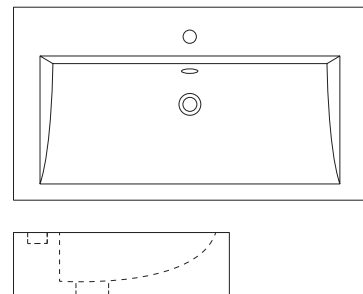

→ IN 7078

Counter Basin
White
1 or 3 Tap Holes
485 (W) x 440 (D) x 80 (H)

COUNTER BASINS ←

Infinite Ceramics Vitreous China Bowls are contemporary in design, with a new level of flexibility to create the desired look in your bathroom.

This new range of basins is a statement in quality, innovation, and affordability for every home.

→ IN 7005A

Counter Basin

White

1 or 3 Tap Holes

565 (W) x 455 (D) x 155 (H)

→ IN 7005C

Counter Basin

White

1 or 3 Tap Holes

800 (W) x 460 (D) x 165 (H)

* Also available with no tap holes

→ IN 7085A

Counter Basin

White

1 Tap Hole