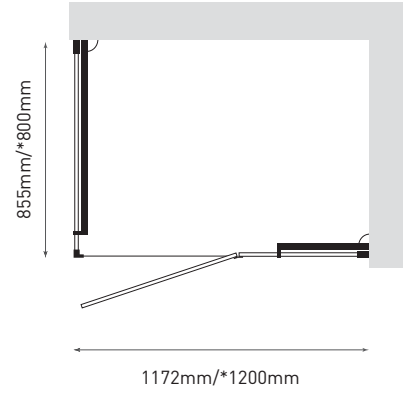

→AC2B Angelika

→AC9B Amelia

→AD1B Elsa

→QF92 Alexandra

→QP95 Georgia

Infinite Series
showerscreens

AC9B Amelia

851mm x 851mm x 1950mm
 Door size 600mm
 Glass 8mm
 Australian Standard
 Tempered glass

***AC1B Amelia**

947mm x 947mm x 1950mm
 Door size 650mm
 Glass 8mm
 Australian Standard
 Tempered glass

→AC2B Angelika

→AC9B Amelia

AC2B Angelika

1172mm x 855mm x 1950mm
 Door size 650mm
 Glass 8mm
 Australian Standard
 Tempered glass

***AC28**

1200mm x 800mm x 1900mm
 Door size 650mm
 Glass 10mm
 Australian Standard
 Tempered glass

→AC2B Angelika

→AC28

QF92 Alexandra

900mm x 900mm x 1950mm
 Glass 8mm
 Australian Standard
 Tempered glass

→QF92 Alexandra

AD1B Elsa

944mm x 944mm x 1950mm
 Door size 790mm
 Glass 8mm
 Australian Standard
 Tempered glass

→AD1B Elsa

3 year product warranty

Infinite Series
 showerscreens

QP95 Georgia

1150mm x 1400mm
 Australian Standard
 tempered glass