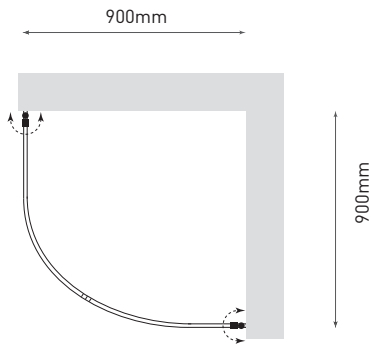

→AC2B Angelika

→AC9B Amelia

→AD1B Elsa

→QF92 Alexandra

→QP95 Georgia

Infinite Series
showerscreens

AC9B Amelia

851mm x 851mm x 1950mm
 Door size 600mm
 Glass 8mm
 Australian Standard
 Tempered glass

***AC1B Amelia**

947mm x 947mm x 1950mm
 Door size 650mm
 Glass 8mm
 Australian Standard
 Tempered glass

→AC2B Angelika

→AC9B Amelia

AC2B Angelika

1172mm x 855mm x 1950mm
 Door size 650mm
 Glass 8mm
 Australian Standard
 Tempered glass

***AC28**

1200mm x 800mm x 1900mm
 Door size 650mm
 Glass 10mm
 Australian Standard
 Tempered glass

→AC2B Angelika

→AC28

QF92 Alexandra

900mm x 900mm x 1950mm
 Glass 8mm
 Australian Standard
 Tempered glass

→QF92 Alexandra

AD1B Elsa

944mm x 944mm x 1950mm
 Door size 790mm
 Glass 8mm
 Australian Standard
 Tempered glass

→AD1B Elsa

3 year product warranty

Infinite Series
 showerscreens

QP95 Georgia

1150mm x 1400mm
 Australian Standard
 tempered glass