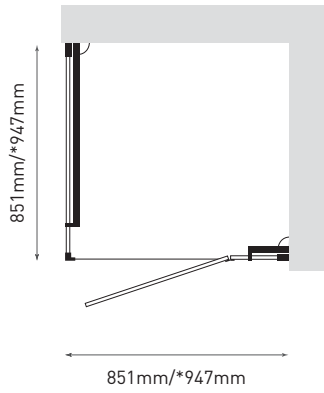

→AC2B Angelika

→AC9B Amelia

→AD1B Elsa

→QF92 Alexandra

→QP95 Georgia

Infinite Series
showerscreens

AC9B Amelia

851mm x 851mm x 1950mm
 Door size 600mm
 Glass 8mm
 Australian Standard
 Tempered glass

***AC1B Amelia**

947mm x 947mm x 1950mm
 Door size 650mm
 Glass 8mm
 Australian Standard
 Tempered glass

→AC2B Angelika

→AC9B Amelia

AC2B Angelika

1172mm x 855mm x 1950mm
 Door size 650mm
 Glass 8mm
 Australian Standard
 Tempered glass

***AC28**

1200mm x 800mm x 1900mm
 Door size 650mm
 Glass 10mm
 Australian Standard
 Tempered glass

→AC2B Angelika

→AC28

QF92 Alexandra

900mm x 900mm x 1950mm
 Glass 8mm
 Australian Standard
 Tempered glass

→QF92 Alexandra

AD1B Elsa

944mm x 944mm x 1950mm
 Door size 790mm
 Glass 8mm
 Australian Standard
 Tempered glass

→AD1B Elsa

3 year product warranty

Infinite Series
 showerscreens

QP95 Georgia

1150mm x 1400mm
 Australian Standard
 tempered glass