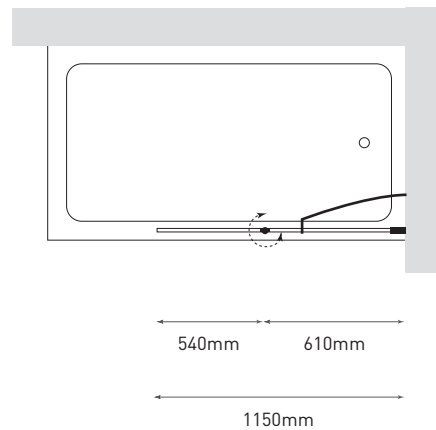

→AC2B Angelika

→AC9B Amelia

→AD1B Elsa

→QF92 Alexandra

→QP95 Georgia

Infinite Series
showerscreens

AC9B Amelia

851mm x 851mm x 1950mm
 Door size 600mm
 Glass 8mm
 Australian Standard
 Tempered glass

***AC1B Amelia**

947mm x 947mm x 1950mm
 Door size 650mm
 Glass 8mm
 Australian Standard
 Tempered glass

→AC2B Angelika

→AC9B Amelia

AC2B Angelika

1172mm x 855mm x 1950mm
 Door size 650mm
 Glass 8mm
 Australian Standard
 Tempered glass

***AC28**

1200mm x 800mm x 1900mm
 Door size 650mm
 Glass 10mm
 Australian Standard
 Tempered glass

→AC2B Angelika

→AC28

QF92 Alexandra

900mm x 900mm x 1950mm
 Glass 8mm
 Australian Standard
 Tempered glass

→QF92 Alexandra

AD1B Elsa

944mm x 944mm x 1950mm
 Door size 790mm
 Glass 8mm
 Australian Standard
 Tempered glass

→AD1B Elsa

3 year product warranty

Infinite Series
 showerscreens

QP95 Georgia

1150mm x 1400mm
 Australian Standard
 tempered glass