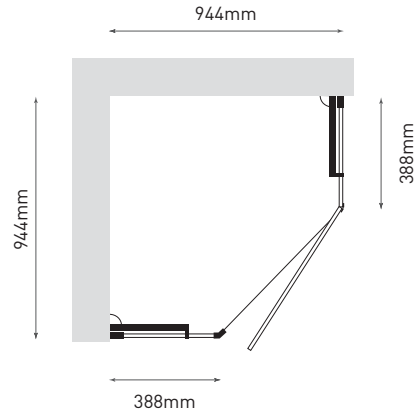

→AC2B Angelika

→AC9B Amelia

→AD1B Elsa

→QF92 Alexandra

→QP95 Georgia

Infinite Series
showerscreens

AC9B Amelia

851mm x 851mm x 1950mm
 Door size 600mm
 Glass 8mm
 Australian Standard
 Tempered glass

***AC1B Amelia**

947mm x 947mm x 1950mm
 Door size 650mm
 Glass 8mm
 Australian Standard
 Tempered glass

→AC2B Angelika

→AC9B Amelia

AC2B Angelika

1172mm x 855mm x 1950mm
 Door size 650mm
 Glass 8mm
 Australian Standard
 Tempered glass

***AC28**

1200mm x 800mm x 1900mm
 Door size 650mm
 Glass 10mm
 Australian Standard
 Tempered glass

→AC2B Angelika

→AC28

QF92 Alexandra

900mm x 900mm x 1950mm
 Glass 8mm
 Australian Standard
 Tempered glass

→QF92 Alexandra

AD1B Elsa

944mm x 944mm x 1950mm
 Door size 790mm
 Glass 8mm
 Australian Standard
 Tempered glass

→AD1B Elsa

3 year product warranty

Infinite Series
 showerscreens

QP95 Georgia

1150mm x 1400mm
 Australian Standard
 tempered glass