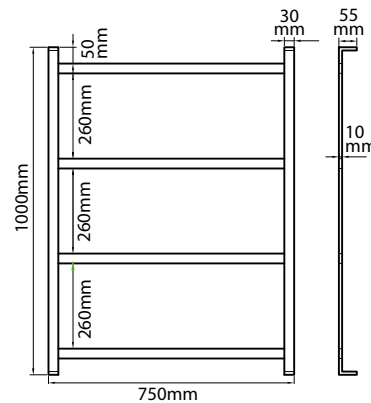

Wall Mnt Toilet Brush

BL-M208

Glass Shelf

BL-M207

Single Towel Rail

BL-M201 - 600
BL-M201 - 800

Double Towel Rail

BL-M202 - 600
BL-M202 - 800

Non Heated Towel Ladder 3 Bar

BL-M209-3-600

Non Heated Towel Ladder 4 Bar

BL-M209-3-750

Note: This brochure is to be used as a guide only. All dimensions are in millimeters and are subject to standard manufacturing variations. Infinite Supplies Pty Ltd reserves the right to change any or all specifications without prior notice. For full warranty go to www.firstchoicewarehouse.com.au