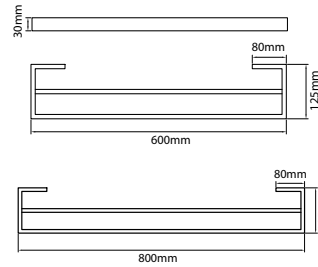

Wall Mnt Toilet Brush

BL-M208

Glass Shelf

BL-M207

Single Towel Rail

BL-M201 - 600
BL-M201 - 800

Double Towel Rail

BL-M202 - 600
BL-M202 - 800

Non Heated Towel Ladder 3 Bar

BL-M209-3-600

Non Heated Towel Ladder 4 Bar

BL-M209-3-750

Note: This brochure is to be used as a guide only. All dimensions are in millimeters and are subject to standard manufacturing variations. Infinite Supplies Pty Ltd reserves the right to change any or all specifications without prior notice. For full warranty go to www.firstchoicewarehouse.com.au