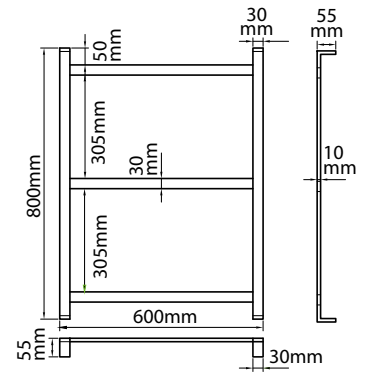

Wall Mnt Toilet Brush

BL-M208

Glass Shelf

BL-M207

Single Towel Rail

BL-M201 - 600
BL-M201 - 800

Double Towel Rail

BL-M202 - 600
BL-M202 - 800

Non Heated Towel Ladder 3 Bar

BL-M209-3-600

Non Heated Towel Ladder 4 Bar

BL-M209-3-750

Note: This brochure is to be used as a guide only. All dimensions are in millimeters and are subject to standard manufacturing variations. Infinite Supplies Pty Ltd reserves the right to change any or all specifications without prior notice. For full warranty go to www.firstchoicewarehouse.com.au