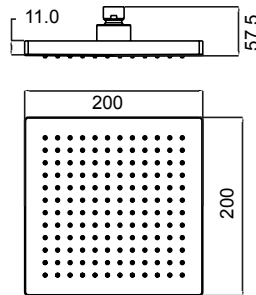

Hudson Round Shower Rose

WELS 3 Star 9.0L/min

Mantra Square Shower Rose

WELS 3 Star 9.0L/min

Note: This brochure is to be used as a guide only. Images are a representation of colour or finish, and may vary from the actual product. All dimensions are in millimetres and are a nominal measurement only. Infinite Supplies Australia Pty Ltd reserves the right to change any or all specifications without prior notice. Dimensions and setouts listed are correct at time of publication, however Infinite Supplies Australia Pty Ltd takes no responsibility for printing errors. For full warranty go to www.firstchoicewarehouse.com.au