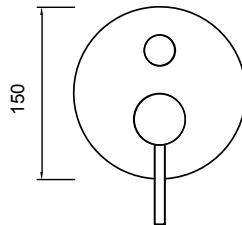

Hudson Wall Mixer/Diverter