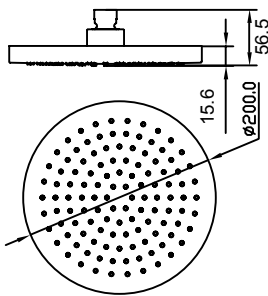

Hudson Basin Mixer CRV

WELS 4 Star 7.0L/min

Hudson Sink Mixer

WELS 4 Star 7.0L/min

Hudson Wall Mixer

Hudson Wall Mixer/Diverter

Lloyd Sink Mixer

WELS 4 Star 7.0L/min

Hudson Round Shower Rose

WELS 3 Star 9.0L/min

Mantra Square Shower Rose

WELS 3 Star 9.0L/min

Note: This brochure is to be used as a guide only. Images are a representation of colour or finish, and may vary from the actual product. All dimensions are in millimetres and are a nominal measurement only. Infinite Supplies Australia Pty Ltd reserves the right to change any or all specifications without prior notice. Dimensions and setouts listed are correct at time of publication, however Infinite Supplies Australia Pty Ltd takes no responsibility for printing errors. For full warranty go to www.firstchoicewarehouse.com.au