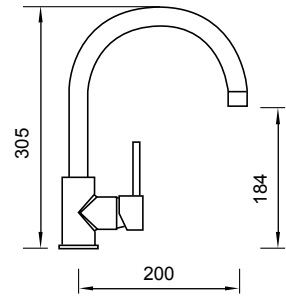

Hudson Sink Mixer

WELS 4 Star 7.0L/min