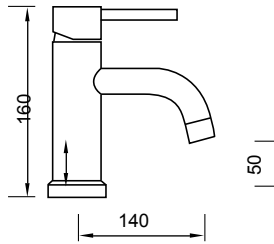

Hudson Basin Mixer CRV

WELS 4 Star 7.0L/min