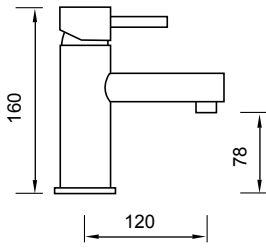

Hudson Basin Mixer ST

WELS 4 Star 7.0L/min