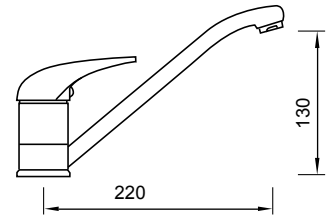

Lloyd Sink Mixer

WELS 4 Star 7.0L/min