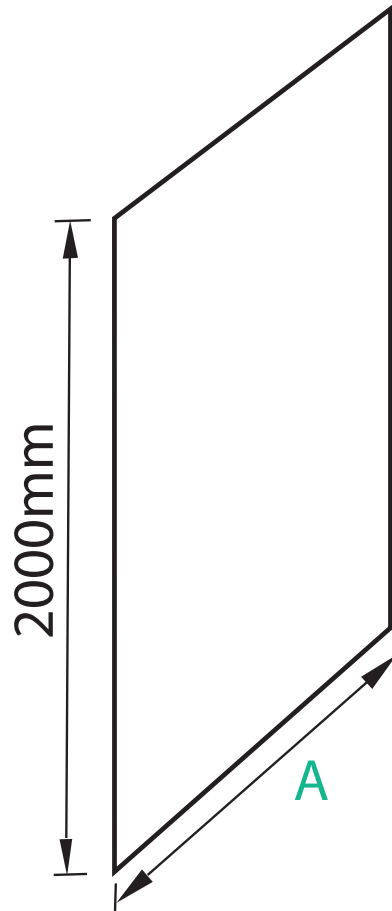

## Frameless Shower Glass Return Panel

The size of individual panels will vary depending on your overall shower screen configuration. Use guide below for available sizes.

### Measuring Guide

A   Glass Return Panel	700 - 1000mm*
	1000 - 1400mm^
Glass thickness	10mm

\*10mm increments

^100mm increments