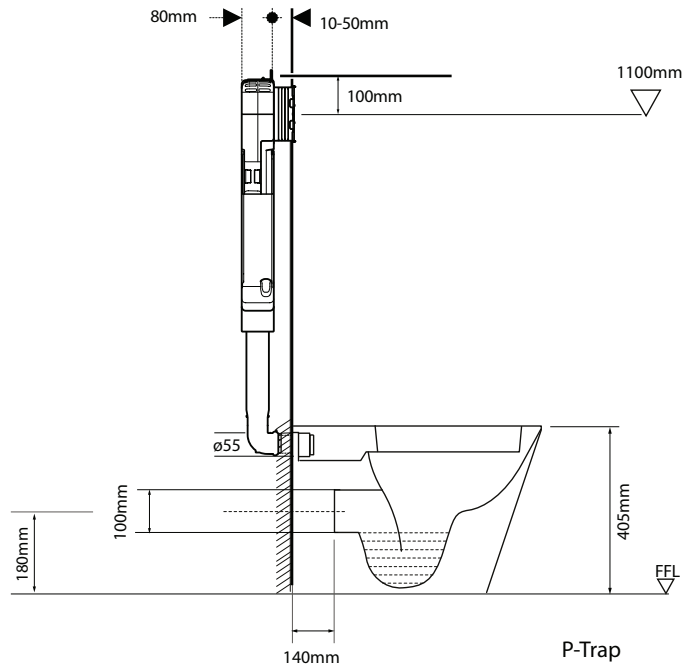

Mercury | IN-MERCURY-WF-G

Wall Faced in-wall toilet

Please allow for finished floor measurement

P-Trap

S-Trap