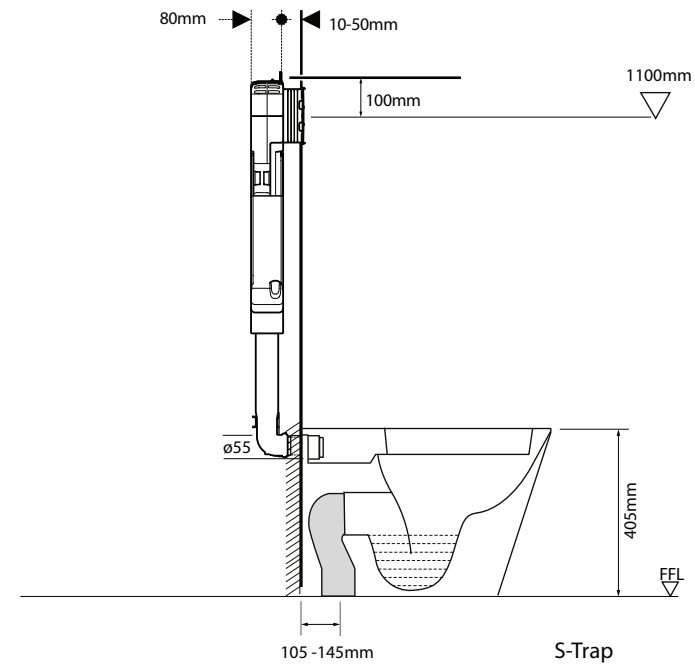

Mercury | IN-MERCURY-WF-G

Wall Faced in-wall toilet

Please allow for finished floor measurement

P-Trap

S-Trap