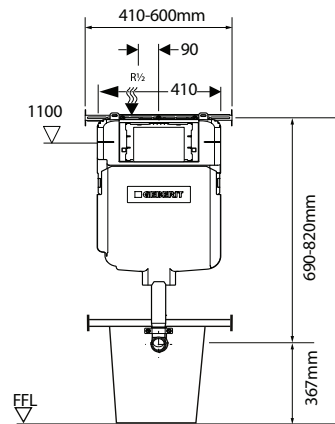

Mercury | IN-MERCURY-WF-G

Wall Faced in-wall toilet

Please allow for finished floor measurement

P-Trap

S-Trap