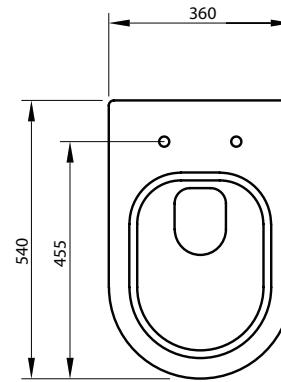

Mercury | IN-MERCURY-WF-G

Wall Faced in-wall toilet

Please allow for finished floor measurement

P-Trap

S-Trap