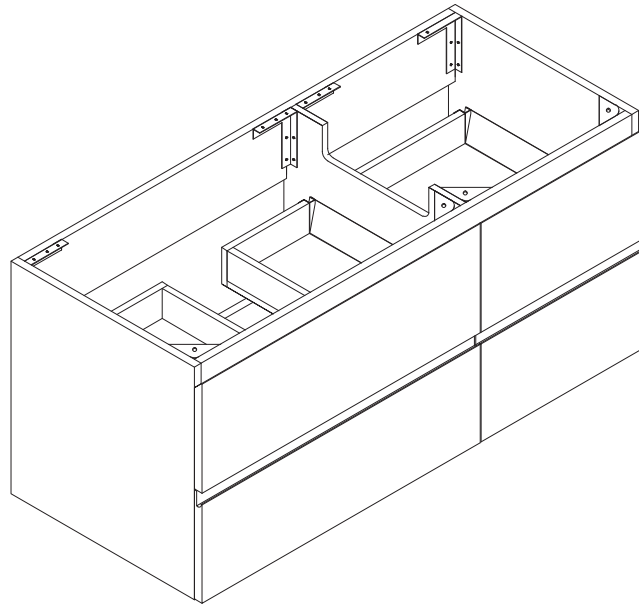

# Axiom+ | PA+1200-DUO1

Wall Hung vanity with Solid Surface basin

Solid Surface Basin  
1200 x 520 x 12mm