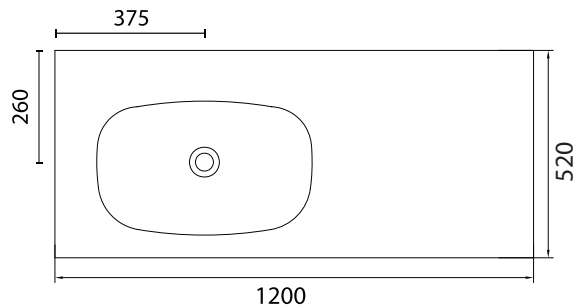

# Axiom+ | PA+1200-DUO1

Wall Hung vanity with Solid Surface basin

Solid Surface Basin  
1200 x 520 x 12mm