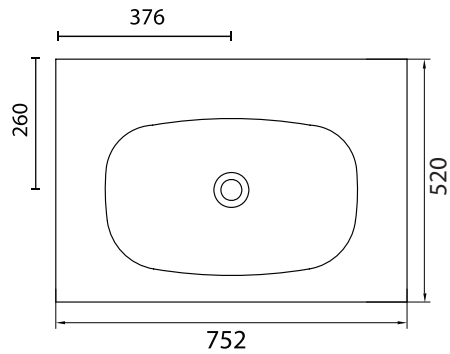

Axiom+ | PA+750-DUO1

Wall Hung vanity with Solid Surface basin

Solid Surface Basin
752 x 520 x 12mm