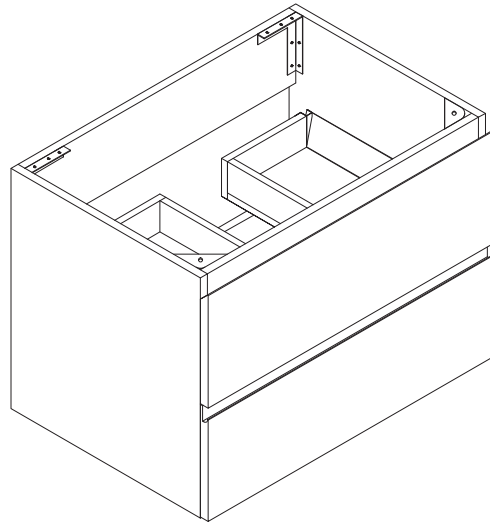

Axiom+ | PA+750-DUO1

Wall Hung vanity with Solid Surface basin

Solid Surface Basin
752 x 520 x 12mm