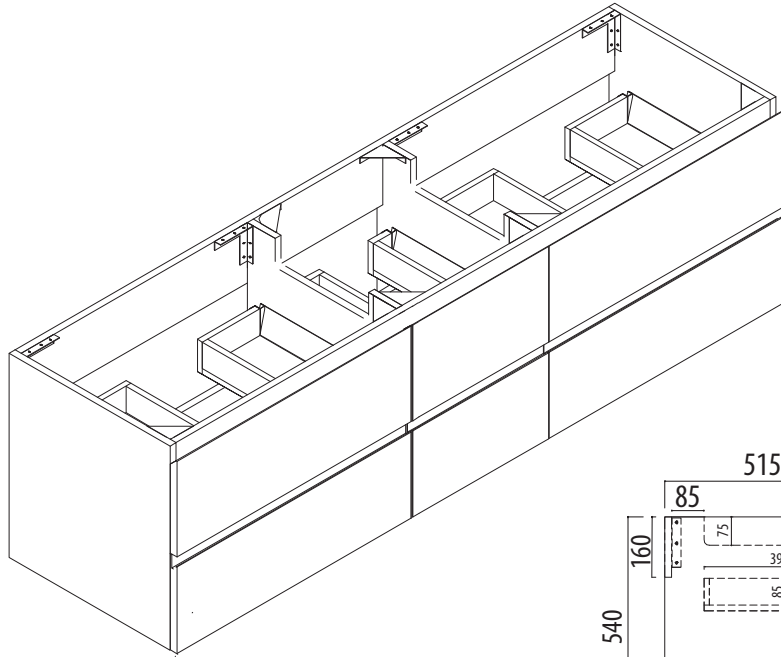

# Axiom | PA-1850-DUO4

Freestanding vanity with Quartz stone & Undermount basin

Stone Quartz Undermount Top