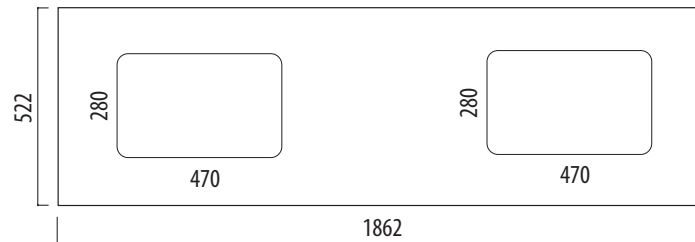

# Axiom | PA-1850-DUO4

Freestanding vanity with Quartz stone & Undermount basin

Stone Quartz Undermount Top