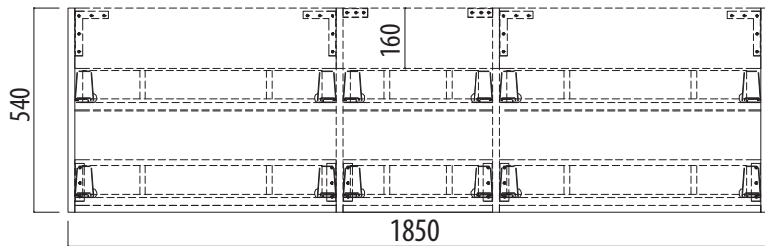

# Axiom | PA-1850-DUO4

Freestanding vanity with Quartz stone & Undermount basin

Stone Quartz Undermount Top