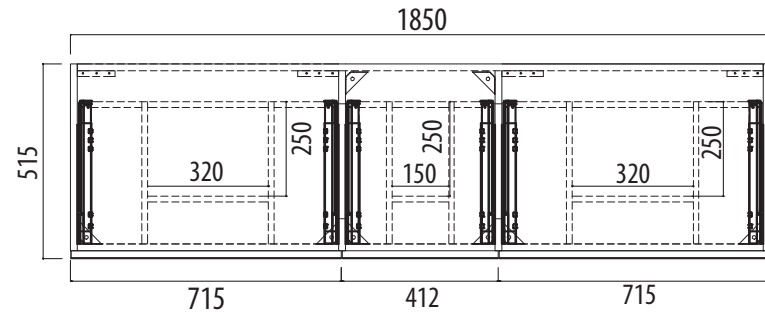

# Axiom | PA-1850-DUO4

Freestanding vanity with Quartz stone & Undermount basin

Stone Quartz Undermount Top