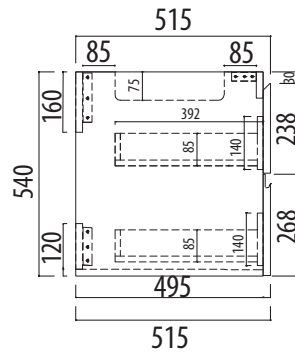

# Axiom | PA-1850-DUO4

Freestanding vanity with Quartz stone & Undermount basin

Stone Quartz Undermount Top