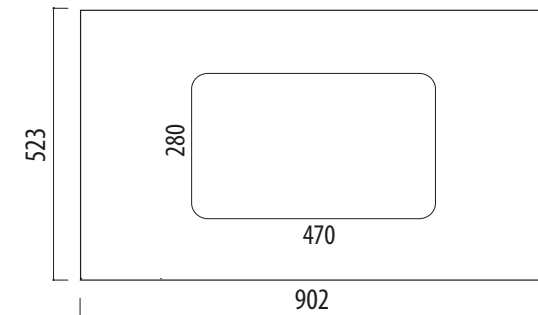

Circo | PC-900-DUO4

Freestanding vanity with Quartz stone & Undermount basin

Front view

Side view

Stone Quartz Undermount Top
902 x 523 x 20mm