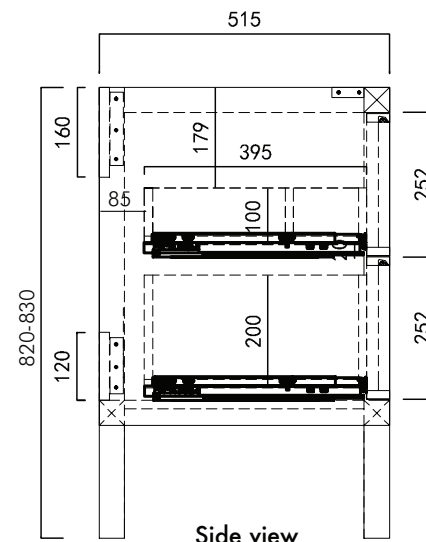

Circo | PC-900-DUO4

Freestanding vanity with Quartz stone & Undermount basin

Front view

Side view

Stone Quartz Undermount Top
902 x 523 x 20mm