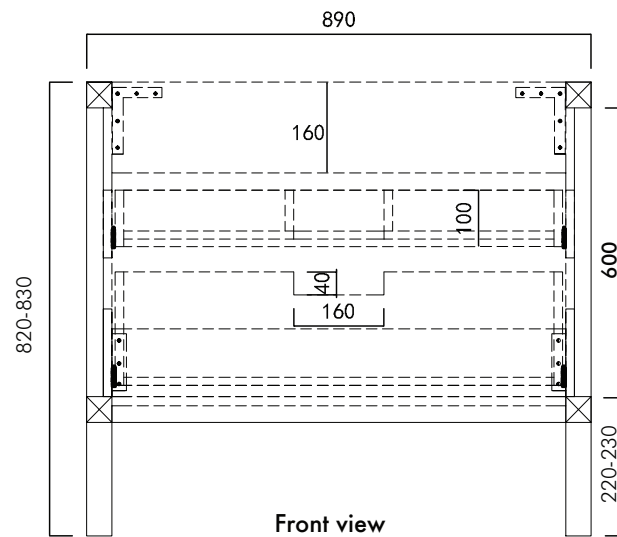

Circo | PC-900-DUO4

Freestanding vanity with Quartz stone & Undermount basin

Front view

Side view

Stone Quartz Undermount Top
902 x 523 x 20mm