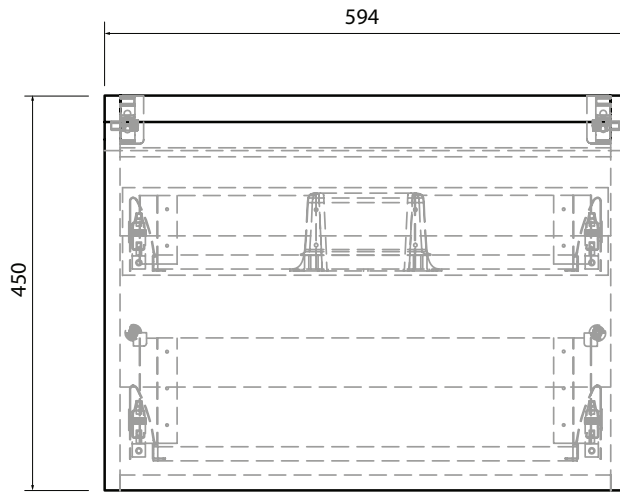

Lunar | PL-600A-S2-DUO3

Vanity Quartz Stone

Front view

Side view

Stone Quartz Top
598 x 480 x 20mm

Top view