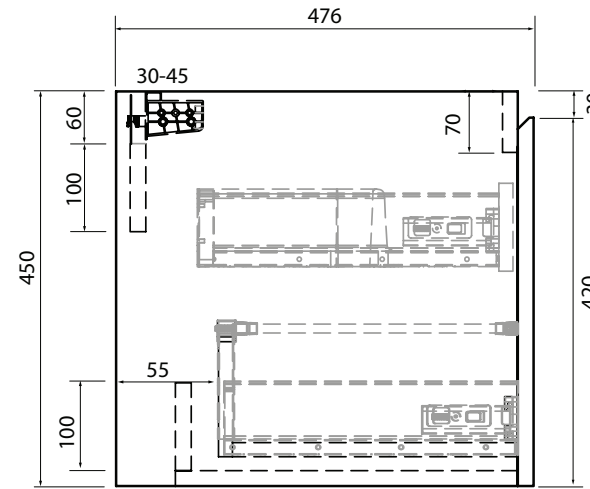

Lunar | PL-600A-S2-DUO3

Vanity Quartz Stone

Front view

Side view

Stone Quartz Top
598 x 480 x 20mm

Top view