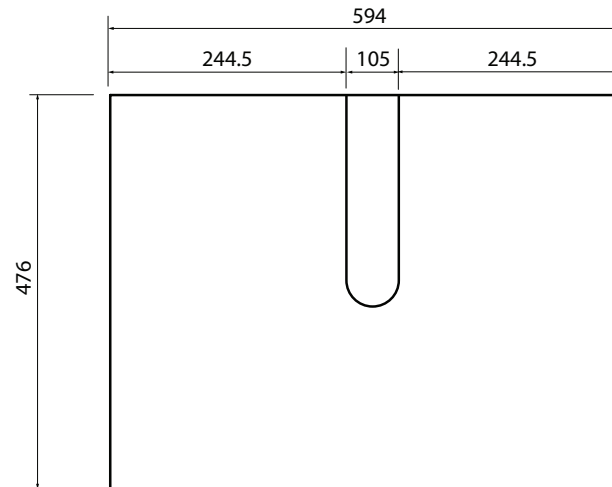

Lunar | PL-600A-S2-DUO3

Vanity Quartz Stone

Front view

Side view

Stone Quartz Top
598 x 480 x 20mm

Top view