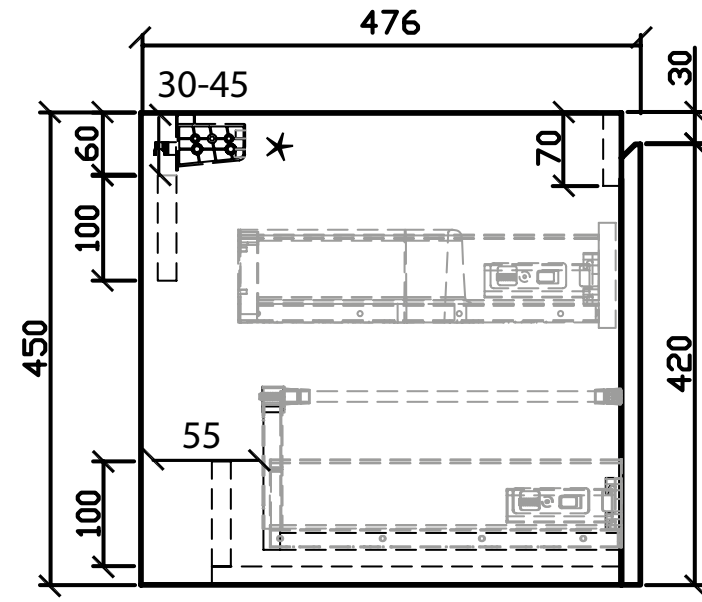

Lunar | PL600A-S2
Vanity 600mm

FRONT VIEW

SIDE VIEW

FRONT VIEW OF BASIN

TOP VIEW