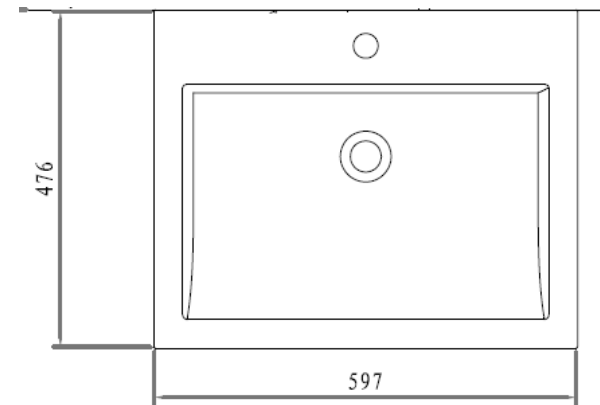

Lunar | PL600A-S2
Vanity 600mm

FRONT VIEW

SIDE VIEW

FRONT VIEW OF BASIN

TOP VIEW