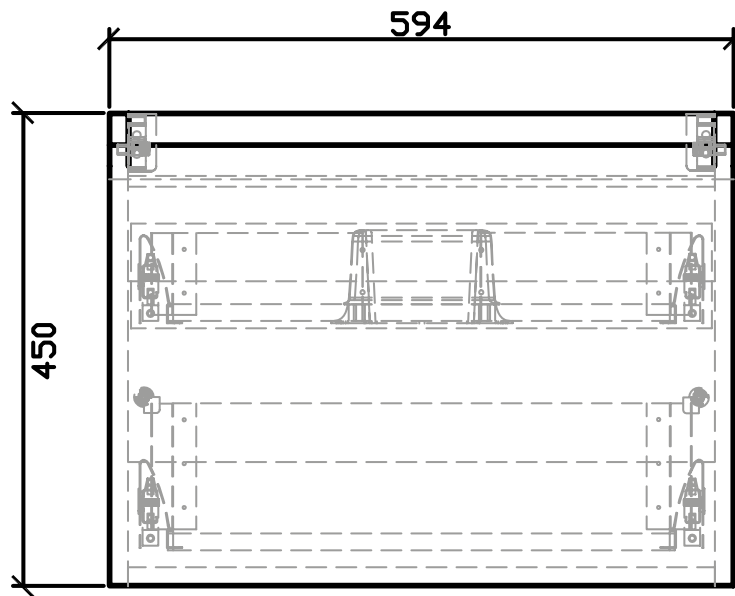

Lunar | PL600A-S2
Vanity 600mm

FRONT VIEW

SIDE VIEW

FRONT VIEW OF BASIN

TOP VIEW