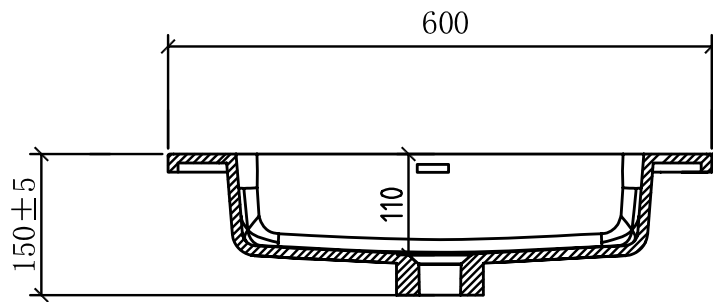

Lunar | PL600A-S2
Vanity 600mm

FRONT VIEW

SIDE VIEW

FRONT VIEW OF BASIN

TOP VIEW