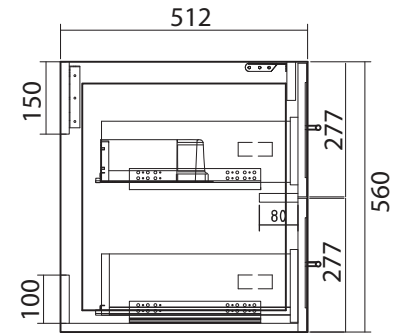

Amalia | PMA-1500-DUO1

Wall Hung vanity with Solid Surface basin

Front view

Side view

Solid Surface Basin
1500 x 520 x 12mm