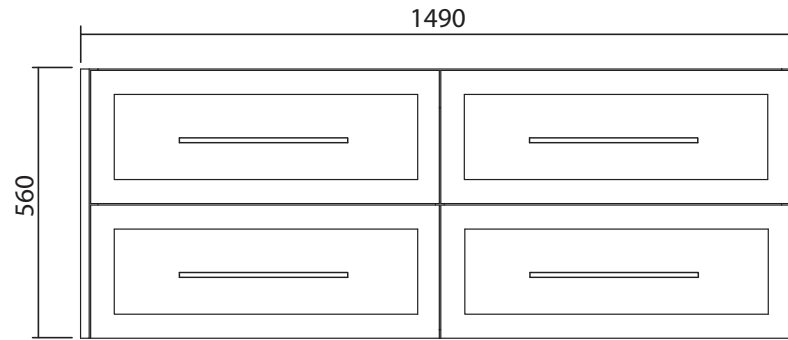

Amalia | PMA-1500-DUO1

Wall Hung vanity with Solid Surface basin

Front view

Side view

Solid Surface Basin
1500 x 520 x 12mm