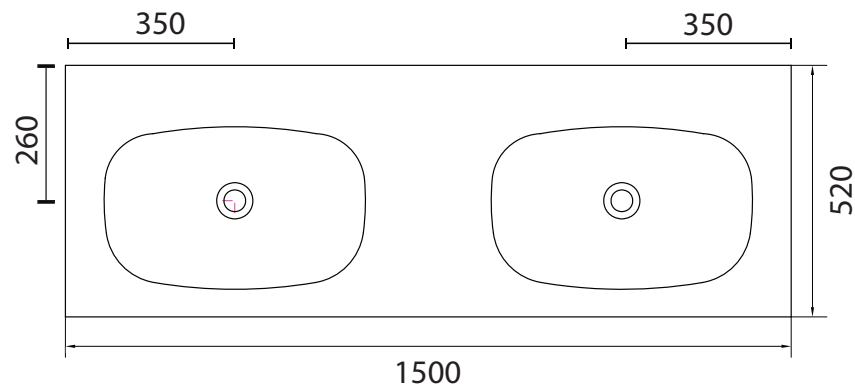

Amalia | PMA-1500-DUO1

Wall Hung vanity with Solid Surface basin

Front view

Side view

Solid Surface Basin
1500 x 520 x 12mm