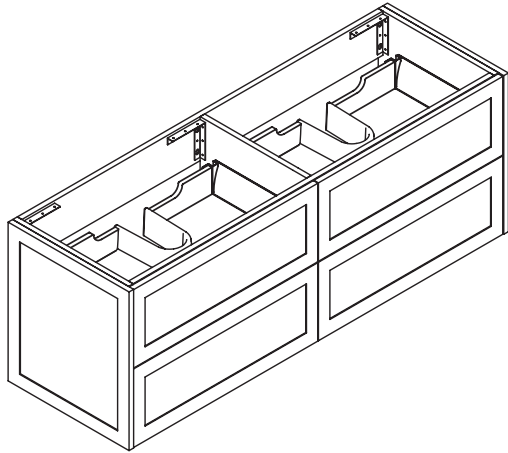

Amalia | PMA-1500-DUO1

Wall Hung vanity with Solid Surface basin

Front view

Side view

Solid Surface Basin
1500 x 520 x 12mm