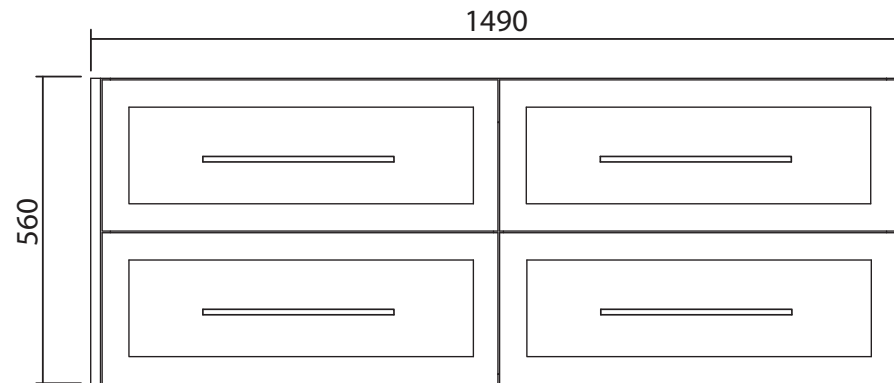

# PMA-1500-DUO2 - Amalia Vanity 1500mm

Front view

Side view

Polymarble Top Basin  
1496 x 522 x 12mm