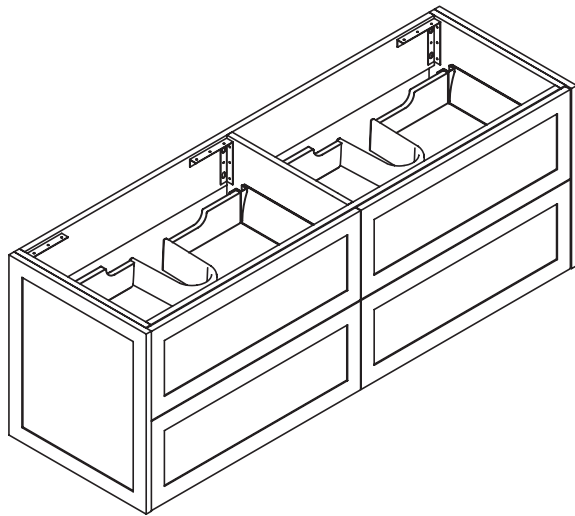

# PMA-1500-DUO2 - Amalia Vanity 1500mm

Front view

Side view

Polymarble Top Basin  
1496 x 522 x 12mm