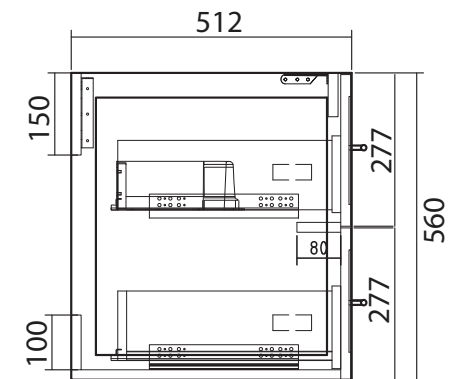

# PMA-1500-DUO2 - Amalia Vanity 1500mm

Front view

Side view

Polymarble Top Basin  
1496 x 522 x 12mm