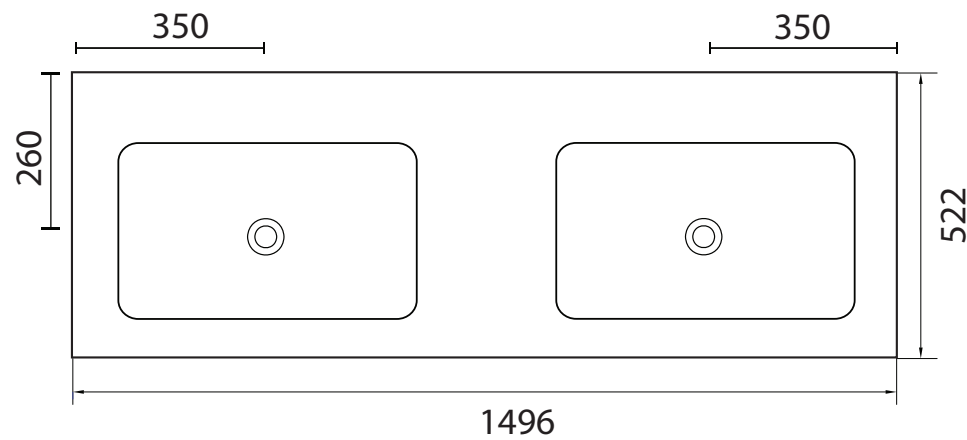

# PMA-1500-DUO2 - Amalia Vanity 1500mm

Front view

Side view

Polymarble Top Basin  
1496 x 522 x 12mm