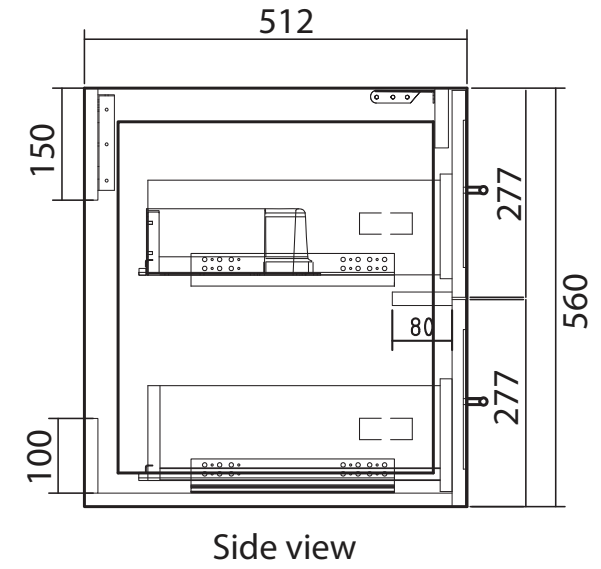

PMA-900-DUO3 - Amalia Vanity 900mm

Front view

Side view

Stone Quartz Top
900 x 522 x 20mm