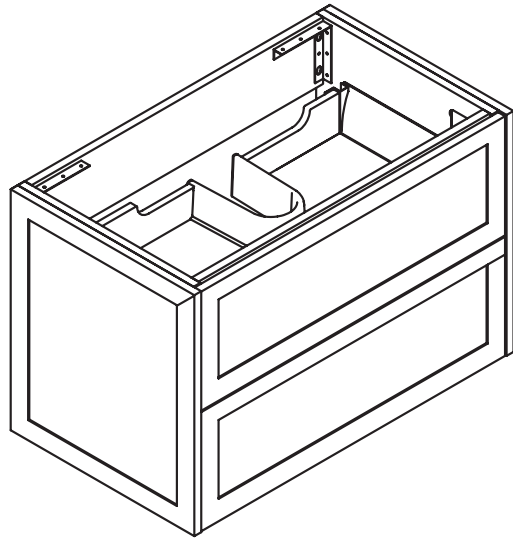

PMA-900-DUO3 - Amalia Vanity 900mm

Front view

Side view

Stone Quartz Top
900 x 522 x 20mm