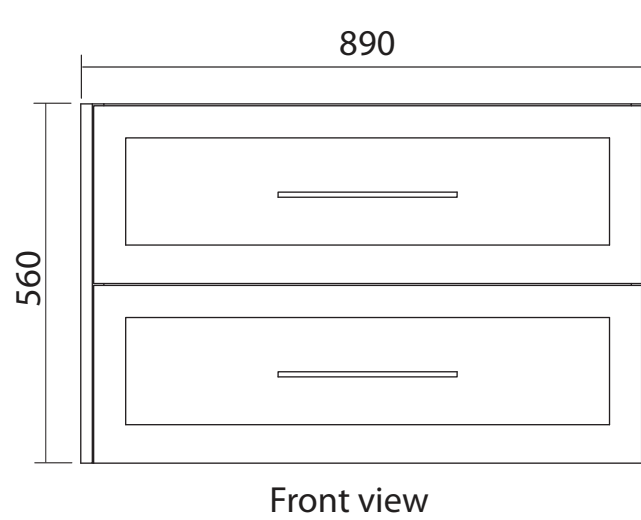

PMA-900-DUO3 - Amalia Vanity 900mm

Front view

Side view

Stone Quartz Top
900 x 522 x 20mm