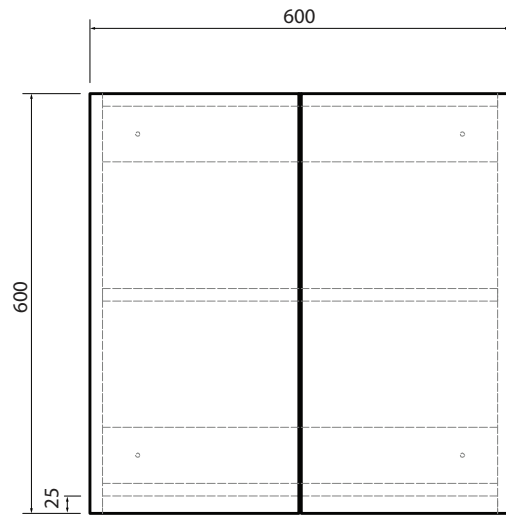

# Modular System | PMS-TOPC600

## Top Cabinet - Double Door

Front

Side

Top