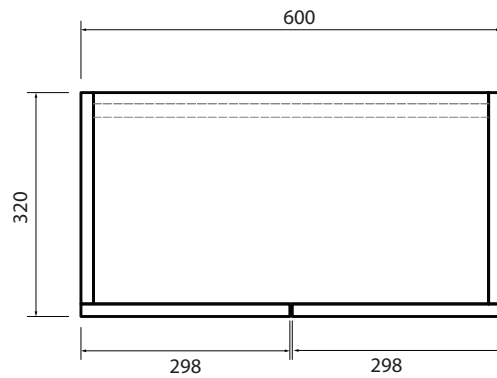

# Modular System | PMS-TOPC600

## Top Cabinet - Double Door

Front

Side

Top