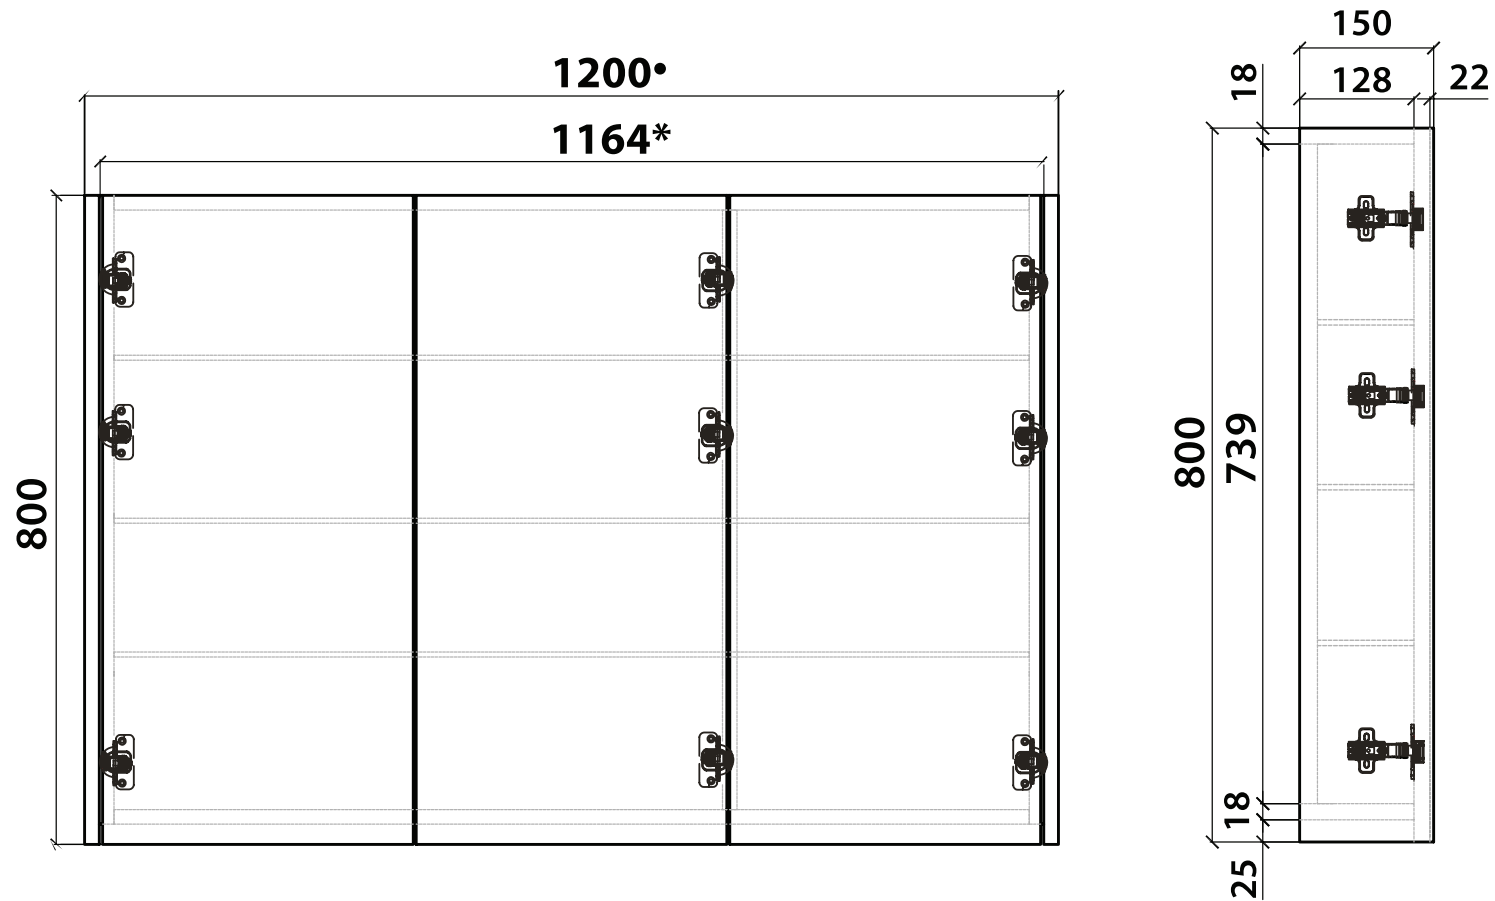

Reflections | PR-1200-S2

Mirror Cabinet

• Denotes overall cabinet size including side panels

* Denotes overall cabinet size excluding side panels