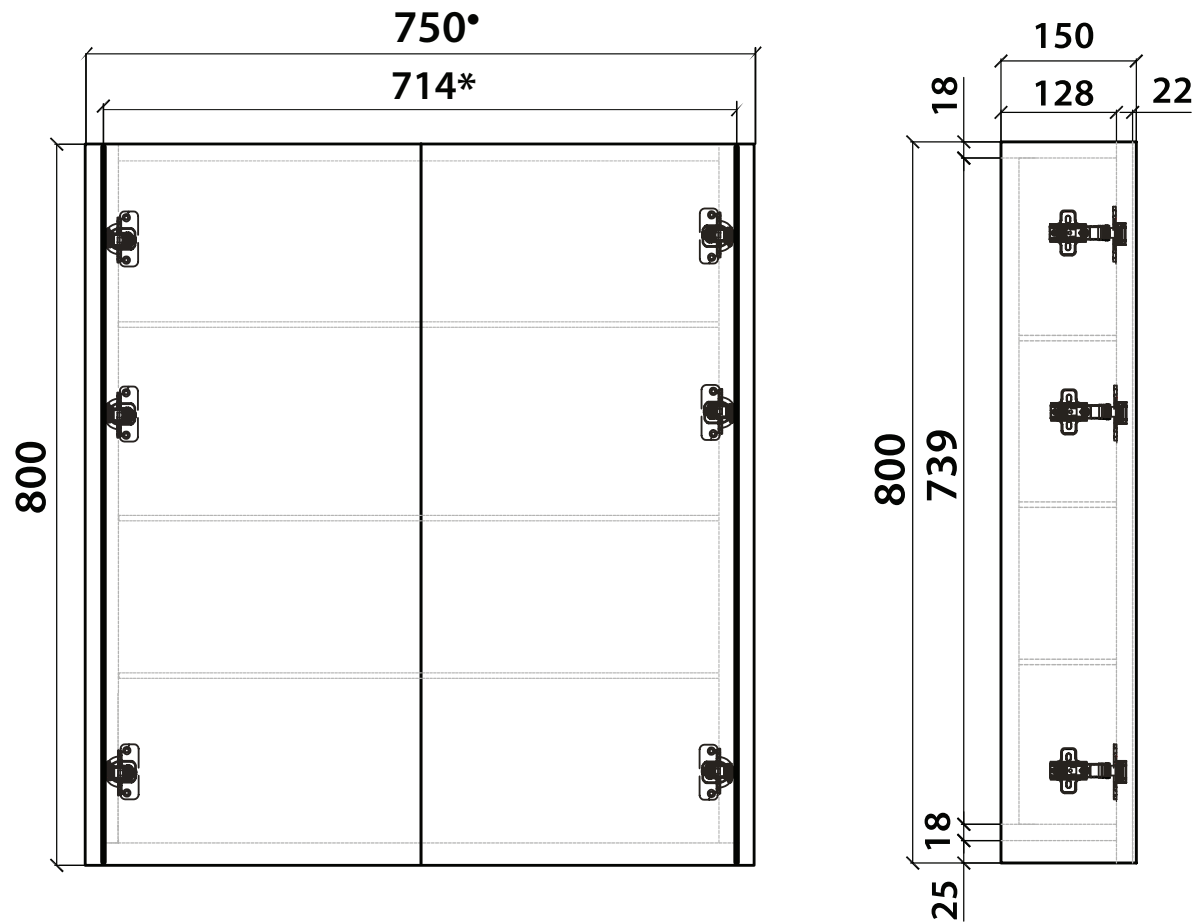

Reflections | PR-750-S2

Mirror Cabinet

• Denotes overall cabinet size including side panels

* Denotes overall cabinet size excluding side panels