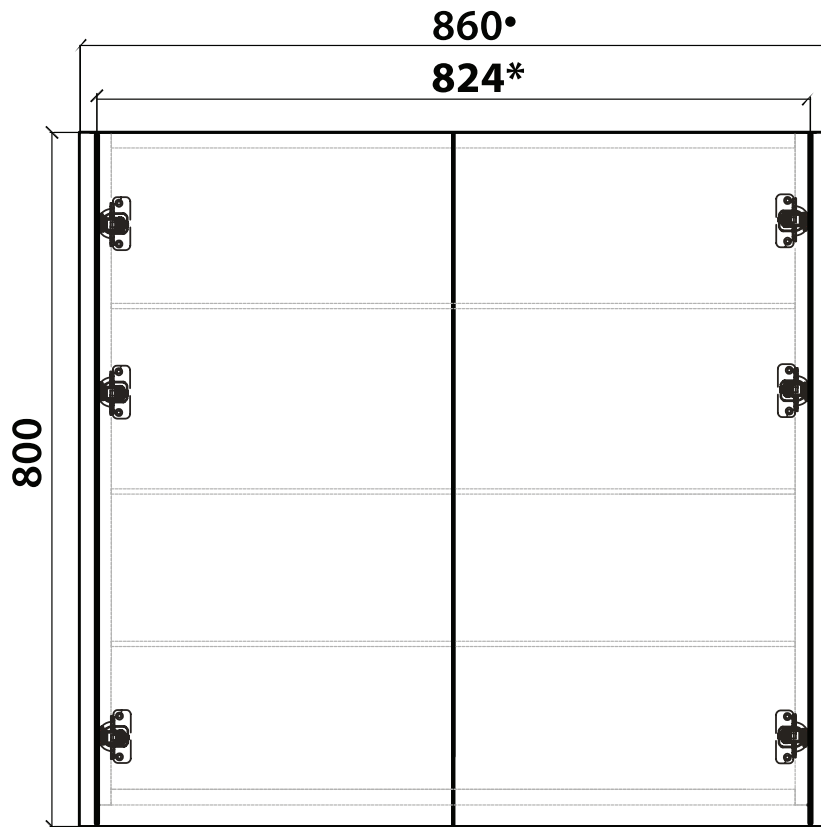

Reflections | PR-860-S2

Mirror Cabinet

• Denotes overall cabinet size including side panels

* Denotes overall cabinet size excluding side panels