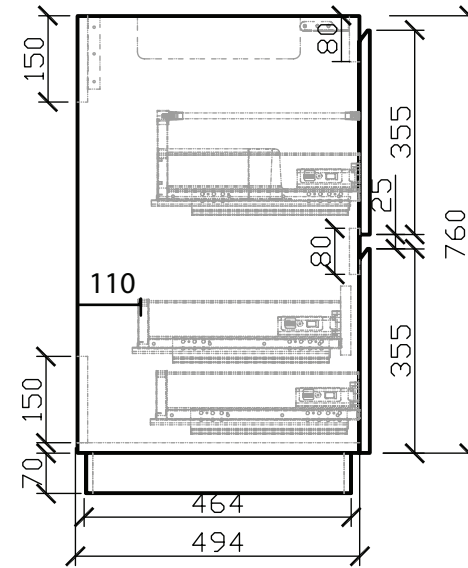

# Zoe | PZ-1200-F-DUO3

Freestanding vanity with Quartz stone

Stone Quartz Top  
1201 x 522 x 20mm