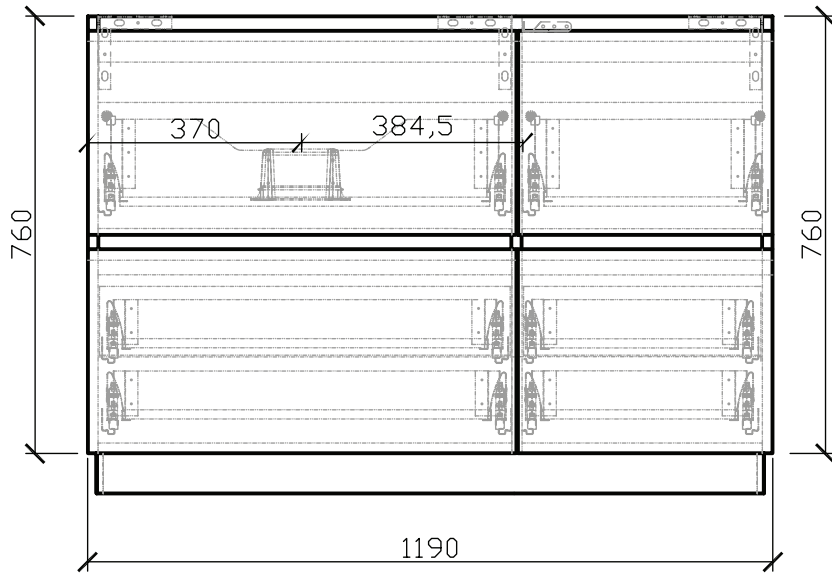

# Zoe | PZ-1200-F-DUO3

Freestanding vanity with Quartz stone

Stone Quartz Top  
1201 x 522 x 20mm