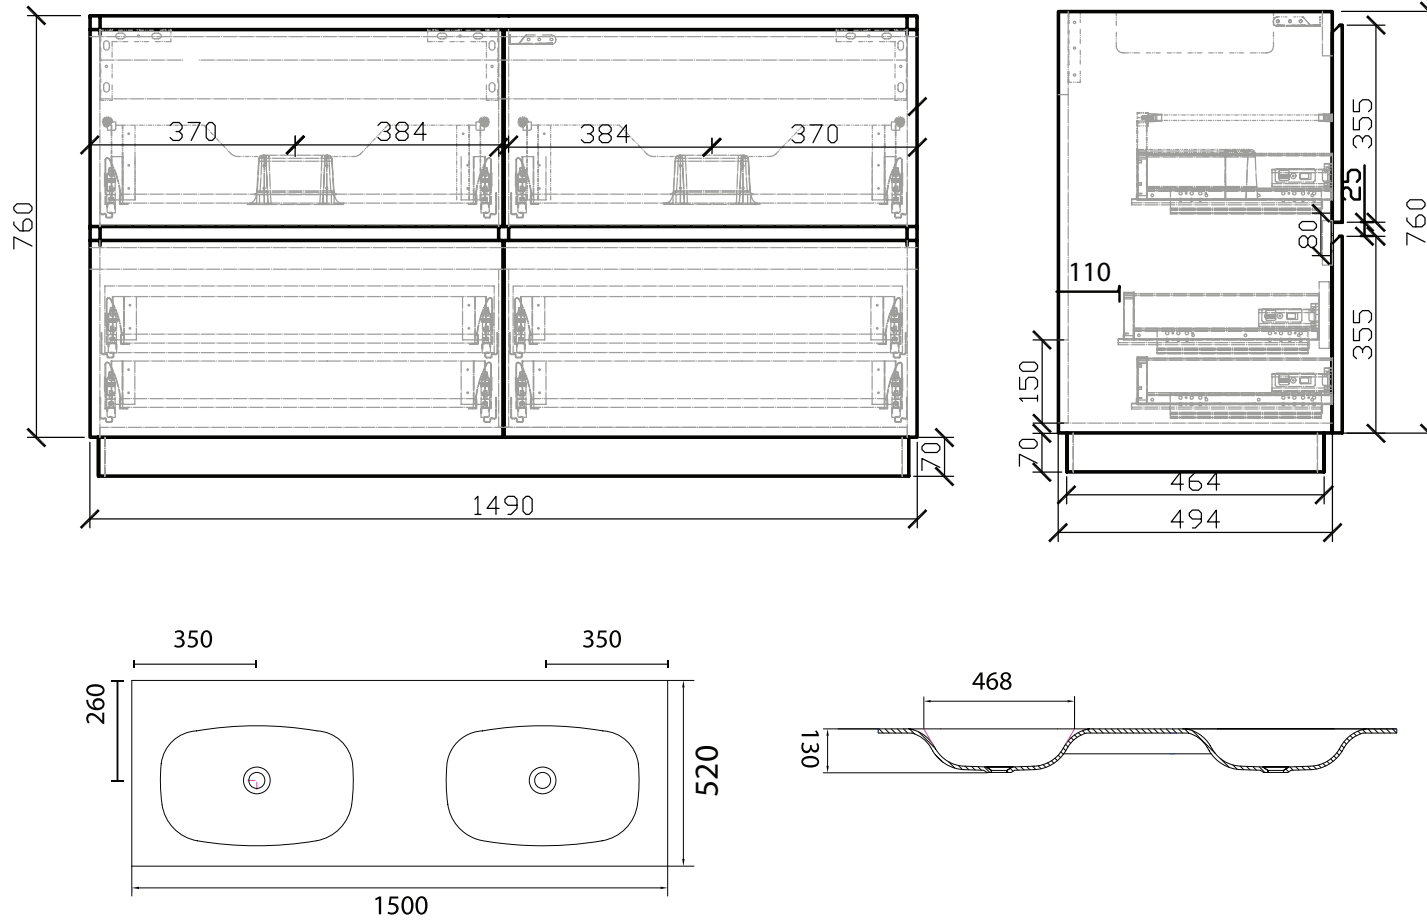

Zoe | PZ-1500-F-DUO1

Freestanding vanity with Solid Surface basin

Solid Surface Basin
1500 x 520 x 12mm