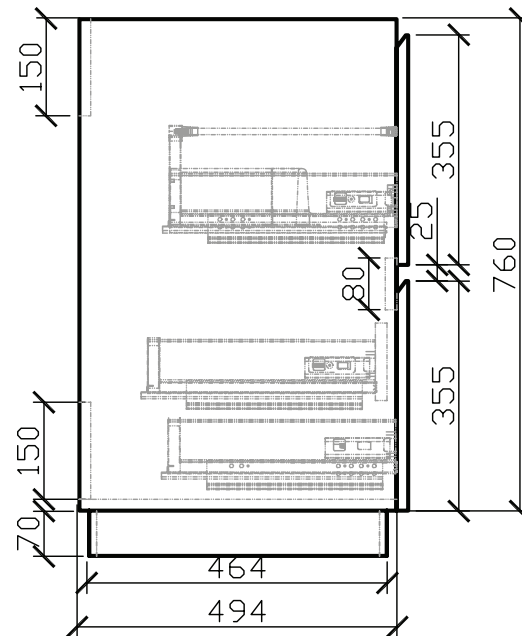

Zoe | PZ-750-F-DUO3

Freestanding vanity with Quartz stone

Stone Quartz Top
754 x 522 x 20mm