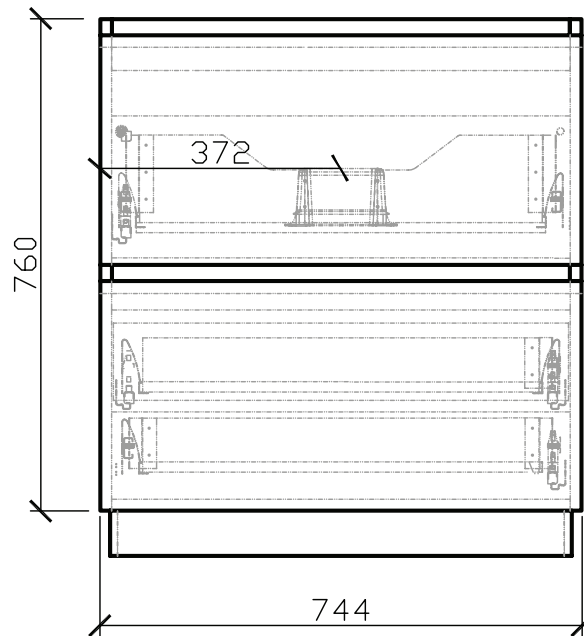

Zoe | PZ-750-F-DUO3

Freestanding vanity with Quartz stone

Stone Quartz Top
754 x 522 x 20mm