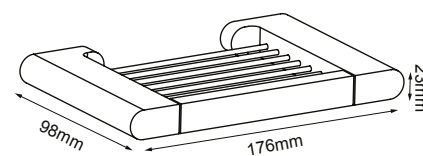

Bermuda Wall
Mntd Toilet Brush

IN-B108

Glass Shelf

IN-B107

Single Towel Rail

IN-B101
IN-B101A

Double Towel Rail

IN-B102

Towel Rack

IN-B1010

Bermuda

Bathroom Accessories

Features: High quality brass construction with A functional and easy to maintain product. Designed to compliment a wide range of tapware.

Robe Hook

IN-B105

Toilet Roll Holder

IN-B104

Soap Holder

IN-B106

Hand Towel Rail

IN-B103

Bermuda Wall Mntd Toilet Brush

IN-B108

Glass Shelf