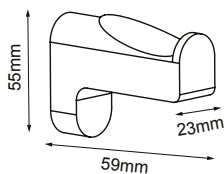

Bermuda Wall
Mntd Toilet Brush

IN-B108

Glass Shelf

IN-B107

Single Towel Rail

IN-B101
IN-B101A

Double Towel Rail

IN-B102

Towel Rack

IN-B1010

Bermuda

Bathroom Accessories

Features: High quality brass construction with A functional and easy to maintain product. Designed to compliment a wide range of tapware.

Robe Hook

IN-B105

Toilet Roll Holder

IN-B104

Soap Holder

IN-B106

Hand Towel Rail

IN-B103

Bermuda Wall Mntd Toilet Brush

IN-B108

Glass Shelf