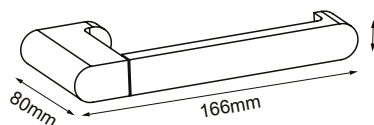

Bermuda Wall
Mntd Toilet Brush

IN-B108

Glass Shelf

IN-B107

Single Towel Rail

IN-B101
IN-B101A

Double Towel Rail

IN-B102

Towel Rack

IN-B1010

Bermuda

Bathroom Accessories

Features: High quality brass construction with A functional and easy to maintain product. Designed to compliment a wide range of tapware.

Robe Hook

IN-B105

Toilet Roll Holder

IN-B104

Soap Holder

IN-B106

Hand Towel Rail

IN-B103

Bermuda Wall Mntd Toilet Brush

IN-B108

Glass Shelf