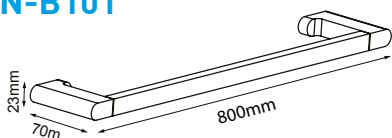

Towel Rack

IN-B1010

Bermuda

Bathroom Accessories

Features: High quality brass construction with A functional and easy to maintain product. Designed to compliment a wide range of tapware.

Robe Hook

IN-B105

Toilet Roll Holder

IN-B104

Soap Holder

IN-B106

Hand Towel Rail

IN-B103

Bermuda Wall Mntd Toilet Brush

IN-B108

Glass Shelf

IN-B107

Single Towel Rail

IN-B101

IN-B101A

Double Towel Rail

IN-B102

Towel Rack

IN-B1010