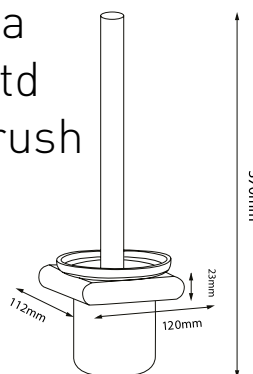

Towel Rack

IN-B1010

Bermuda

Bathroom Accessories

Features: High quality brass construction with A functional and easy to maintain product. Designed to compliment a wide range of tapware.

Robe Hook

IN-B105

Toilet Roll Holder

IN-B104

Soap Holder

IN-B106

Hand Towel Rail

IN-B103

Bermuda Wall Mntd Toilet Brush

IN-B108

Glass Shelf

IN-B107

Single Towel Rail

IN-B101

IN-B101A

Double Towel Rail

IN-B102

Towel Rack

IN-B1010