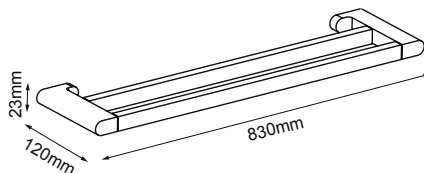

IN-B107

Single Towel Rail

IN-B101

IN-B101A

Double Towel Rail

IN-B102

Towel Rack

IN-B1010

Note: This brochure is to be used as a guide only. Images are a representation of colour or finish, and may vary from the actual product. All dimensions are in millimetres and are a nominal measurement only. Infinite Supplies Australia Pty Ltd reserves the right to change any or all specifications without prior notice. Dimensions and setouts listed are correct at time of publication, however Infinite Supplies Australia Pty Ltd takes no responsibility for printing errors. For full warranty go to www.firstchoicewarehouse.com.au