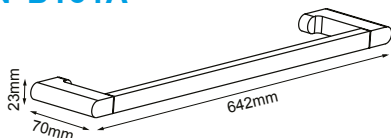

IN-B104

Soap Holder

IN-B106

Hand Towel Rail

IN-B103

Bermuda Wall Mntd Toilet Brush

IN-B108

Glass Shelf

IN-B107

Single Towel Rail

IN-B101

IN-B101A

Double Towel Rail

IN-B102

Towel Rack

IN-B1010

Note: This brochure is to be used as a guide only. Images are a representation of colour or finish, and may vary from the actual product. All dimensions are in millimetres and are a nominal measurement only. Infinite Supplies Australia Pty Ltd reserves the right to change any or all specifications without prior notice. Dimensions and setouts listed are correct at time of publication, however Infinite Supplies Australia Pty Ltd takes no responsibility for printing errors. For full warranty go to www.firstchoicewarehouse.com.au