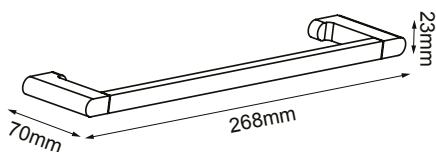

Towel Rack

IN-B1010

Bermuda

Bathroom Accessories

Features: High quality brass construction with A functional and easy to maintain product. Designed to compliment a wide range of tapware.

Robe Hook

IN-B105

Toilet Roll Holder

IN-B104

Soap Holder

IN-B106

Hand Towel Rail

IN-B103

Bermuda Wall Mntd Toilet Brush

IN-B108

Glass Shelf

IN-B107

Single Towel Rail

IN-B101

IN-B101A

Double Towel Rail

IN-B102

Towel Rack

IN-B1010