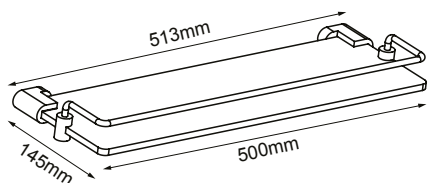

IN-B105-B

Toilet Roll Holder

IN-B104-B

Hand Towel Rail

IN-B103-B

Bermuda
Wall Mntd
Toilet Brush

IN-B108-B

Glass Shelf

IN-B107-B

Single Towel Rail

IN-B101-B

Single Towel Rail

IN-B101A-B

Double Towel Rail

IN-B102-B

Note: This brochure is to be used as a guide only. All dimensions are in millimeters and are subject to standard manufacturing variations. Infinite Supplies Pty Ltd reserves the right to change any or all specifications without prior notice. For full warranty go to www.firstchoicewarehouse.com.au