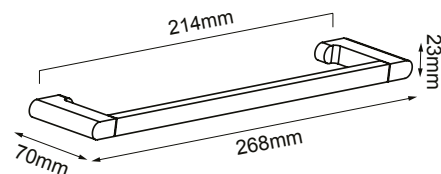

IN-B105-B

Toilet Roll Holder

IN-B104-B

Hand Towel Rail

IN-B103-B

Bermuda
Wall Mntd
Toilet Brush

IN-B108-B

Glass Shelf

IN-B107-B

Single Towel Rail

IN-B101-B

Single Towel Rail

IN-B101A-B

Double Towel Rail

IN-B102-B

Note: This brochure is to be used as a guide only. All dimensions are in millimeters and are subject to standard manufacturing variations. Infinite Supplies Pty Ltd reserves the right to change any or all specifications without prior notice. For full warranty go to www.firstchoicewarehouse.com.au