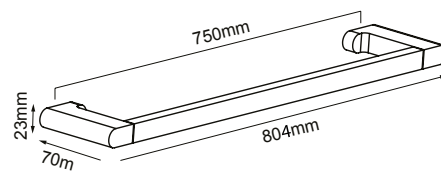

IN-B105-B

Toilet Roll Holder

IN-B104-B

Hand Towel Rail

IN-B103-B

Bermuda
Wall Mntd
Toilet Brush

IN-B108-B

Glass Shelf

IN-B107-B

Single Towel Rail

IN-B101-B

Single Towel Rail

IN-B101A-B

Double Towel Rail

IN-B102-B

Note: This brochure is to be used as a guide only. All dimensions are in millimeters and are subject to standard manufacturing variations. Infinite Supplies Pty Ltd reserves the right to change any or all specifications without prior notice. For full warranty go to www.firstchoicewarehouse.com.au