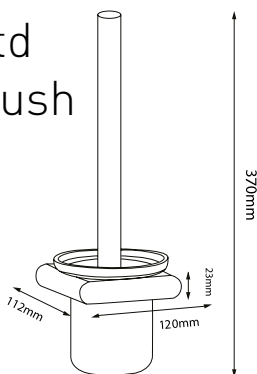

IN-B105-B

Toilet Roll Holder

IN-B104-B

Hand Towel Rail

IN-B103-B

Bermuda
Wall Mntd
Toilet Brush

IN-B108-B

Glass Shelf

IN-B107-B

Single Towel Rail

IN-B101-B

Single Towel Rail

IN-B101A-B

Double Towel Rail

IN-B102-B

Note: This brochure is to be used as a guide only. All dimensions are in millimeters and are subject to standard manufacturing variations. Infinite Supplies Pty Ltd reserves the right to change any or all specifications without prior notice. For full warranty go to www.firstchoicewarehouse.com.au