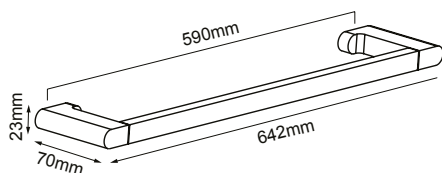

IN-B105-B

Toilet Roll Holder

IN-B104-B

Hand Towel Rail

IN-B103-B

Bermuda
Wall Mntd
Toilet Brush

IN-B108-B

Glass Shelf

IN-B107-B

Single Towel Rail

IN-B101-B

Single Towel Rail

IN-B101A-B

Double Towel Rail

IN-B102-B

Note: This brochure is to be used as a guide only. All dimensions are in millimeters and are subject to standard manufacturing variations. Infinite Supplies Pty Ltd reserves the right to change any or all specifications without prior notice. For full warranty go to www.firstchoicewarehouse.com.au