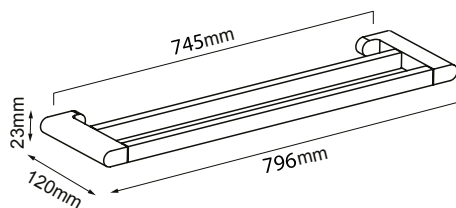

IN-B105-B

Toilet Roll Holder

IN-B104-B

Hand Towel Rail

IN-B103-B

Bermuda
Wall Mntd
Toilet Brush

IN-B108-B

Glass Shelf

IN-B107-B

Single Towel Rail

IN-B101-B

Single Towel Rail

IN-B101A-B

Double Towel Rail

IN-B102-B

Note: This brochure is to be used as a guide only. All dimensions are in millimeters and are subject to standard manufacturing variations. Infinite Supplies Pty Ltd reserves the right to change any or all specifications without prior notice. For full warranty go to www.firstchoicewarehouse.com.au