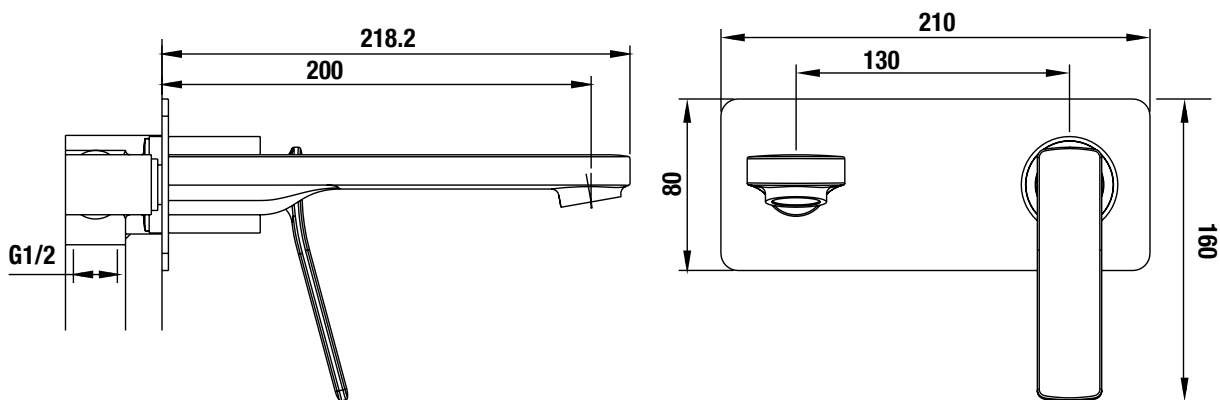

elsa | bath spout

elsa | product dimensions

elsa | basin mixer

WELS 5 Star 5.0L/min

elsa | wall basin/bath mixer

WELS 3 Star 9.0L/min

elsa | wall bath/shower mixer

elsa | tall basin mixer

WELS 5 Star 5.0L/min

elsa | shower mixer/diverter

elsa | bath spout

Note: This brochure is to be used as a guide only. Images are a representation of colour or finish, and may vary from the actual product. All dimensions are in millimetres and are a nominal measurement only. Infinite Supplies Australia Pty Ltd reserves the right to change any or all specifications without prior notice. Dimensions and setouts listed are correct at time of publication, however Infinite Supplies Australia Pty Ltd takes no responsibility for printing errors. For full warranty go to www.firstchoicewarehouse.com.au