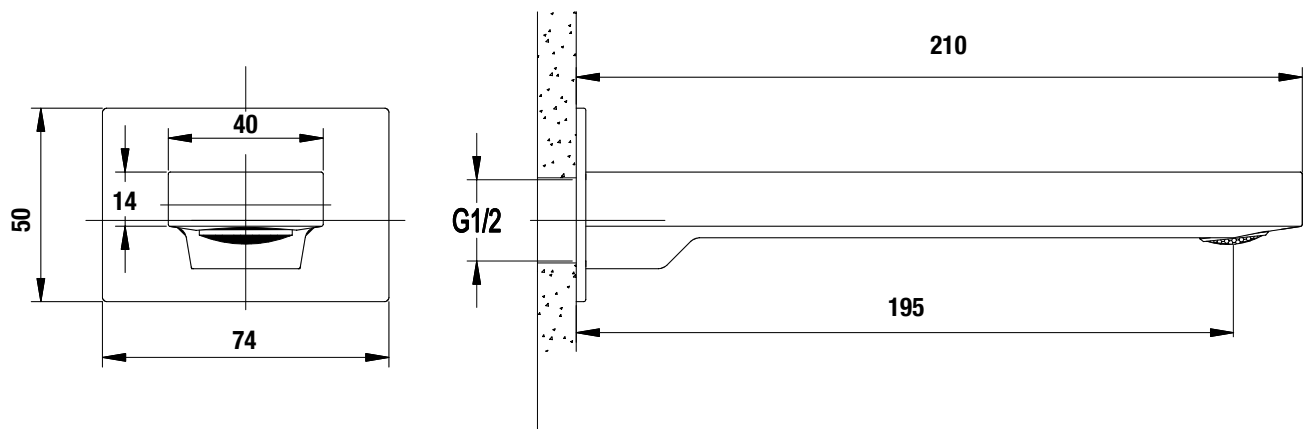

elsa | bath spout

elsa | product dimensions

elsa | basin mixer

WELS 5 Star 5.0L/min

elsa | wall basin/bath mixer

WELS 3 Star 9.0L/min

elsa | wall bath/shower mixer

elsa | tall basin mixer

WELS 5 Star 5.0L/min

elsa | shower mixer/diverter

elsa | bath spout

Note: This brochure is to be used as a guide only. Images are a representation of colour or finish, and may vary from the actual product. All dimensions are in millimetres and are a nominal measurement only. Infinite Supplies Australia Pty Ltd reserves the right to change any or all specifications without prior notice. Dimensions and setouts listed are correct at time of publication, however Infinite Supplies Australia Pty Ltd takes no responsibility for printing errors. For full warranty go to www.firstchoicewarehouse.com.au