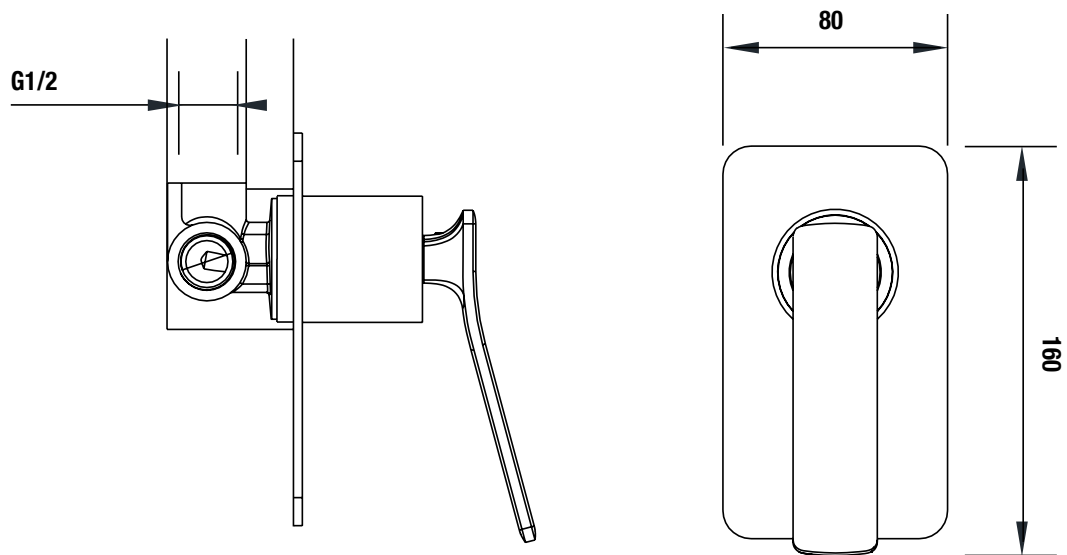

elsa | bath spout

elsa | product dimensions

elsa | basin mixer

WELS 5 Star 5.0L/min

elsa | wall basin/bath mixer

WELS 3 Star 9.0L/min

elsa | wall bath/shower mixer

elsa | tall basin mixer

WELS 5 Star 5.0L/min

elsa | shower mixer/diverter

elsa | bath spout

Note: This brochure is to be used as a guide only. Images are a representation of colour or finish, and may vary from the actual product. All dimensions are in millimetres and are a nominal measurement only. Infinite Supplies Australia Pty Ltd reserves the right to change any or all specifications without prior notice. Dimensions and setouts listed are correct at time of publication, however Infinite Supplies Australia Pty Ltd takes no responsibility for printing errors. For full warranty go to www.firstchoicewarehouse.com.au