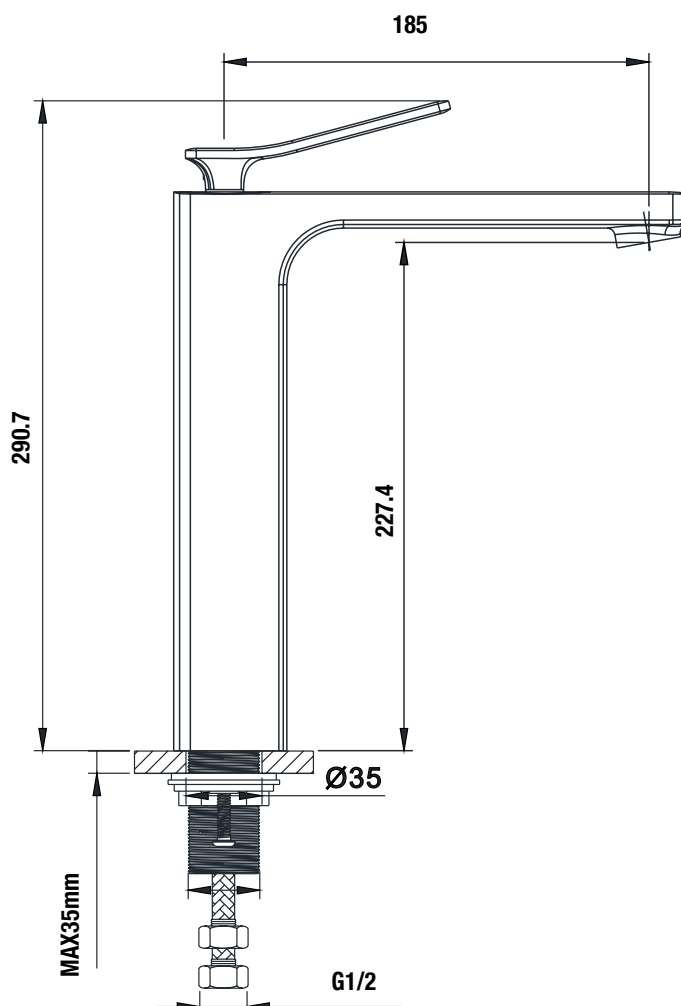

elsa | bath spout

elsa | product dimensions

elsa | basin mixer

WELS 5 Star 5.0L/min

elsa | wall basin/bath mixer

WELS 3 Star 9.0L/min

elsa | wall bath/shower mixer

elsa | tall basin mixer

WELS 5 Star 5.0L/min

elsa | shower mixer/diverter

elsa | bath spout

Note: This brochure is to be used as a guide only. Images are a representation of colour or finish, and may vary from the actual product. All dimensions are in millimetres and are a nominal measurement only. Infinite Supplies Australia Pty Ltd reserves the right to change any or all specifications without prior notice. Dimensions and setouts listed are correct at time of publication, however Infinite Supplies Australia Pty Ltd takes no responsibility for printing errors. For full warranty go to www.firstchoicewarehouse.com.au