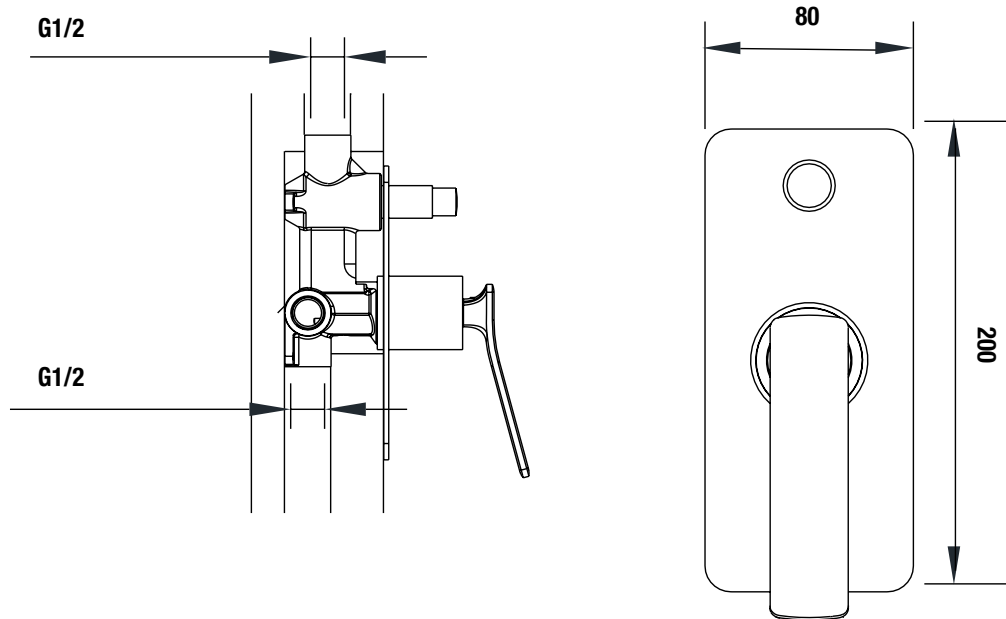

elsa | bath spout

elsa | product dimensions

elsa | basin mixer

WELS 5 Star 5.0L/min

elsa | wall basin/bath mixer

WELS 3 Star 9.0L/min

elsa | wall bath/shower mixer

elsa | tall basin mixer

WELS 5 Star 5.0L/min

elsa | shower mixer/diverter

elsa | bath spout

Note: This brochure is to be used as a guide only. Images are a representation of colour or finish, and may vary from the actual product. All dimensions are in millimetres and are a nominal measurement only. Infinite Supplies Australia Pty Ltd reserves the right to change any or all specifications without prior notice. Dimensions and setouts listed are correct at time of publication, however Infinite Supplies Australia Pty Ltd takes no responsibility for printing errors. For full warranty go to www.firstchoicewarehouse.com.au