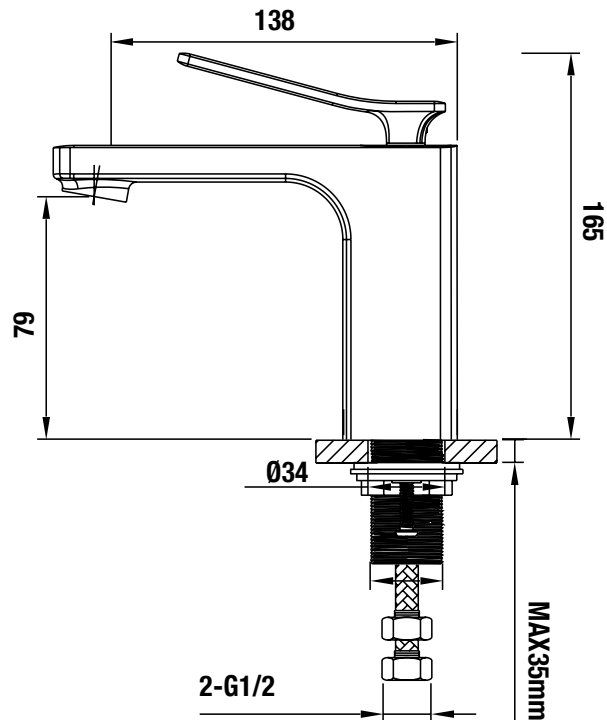

elsa | bath spout

elsa | product dimensions

elsa | basin mixer

WELS 5 Star 5.0L/min

elsa | wall basin/bath mixer

WELS 3 Star 9.0L/min

elsa | wall bath/shower mixer

elsa | tall basin mixer

WELS 5 Star 5.0L/min

elsa | shower mixer/diverter

elsa | bath spout

Note: This brochure is to be used as a guide only. Images are a representation of colour or finish, and may vary from the actual product. All dimensions are in millimetres and are a nominal measurement only. Infinite Supplies Australia Pty Ltd reserves the right to change any or all specifications without prior notice. Dimensions and setouts listed are correct at time of publication, however Infinite Supplies Australia Pty Ltd takes no responsibility for printing errors. For full warranty go to www.firstchoicewarehouse.com.au