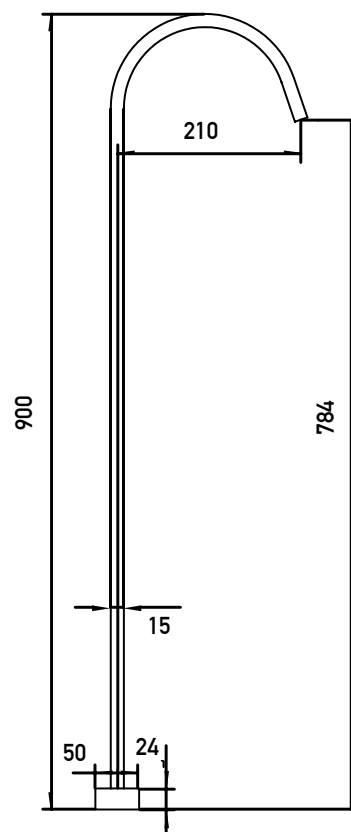

Titus

Floor Mounted Bath Spout

IN-T009