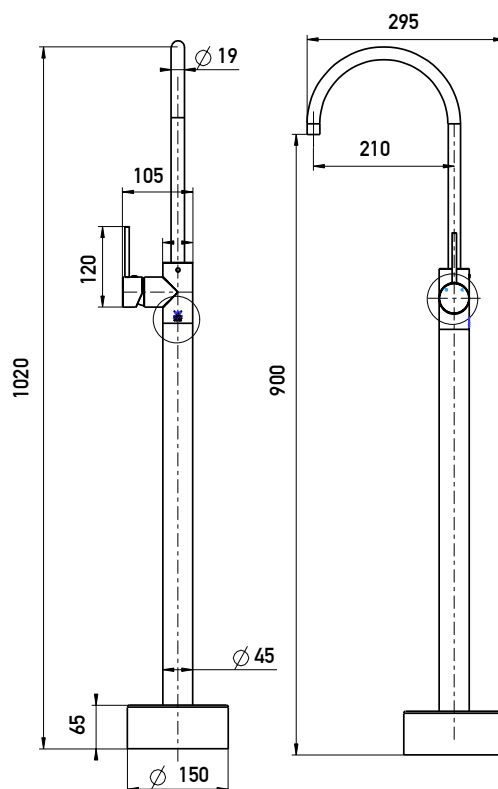

## Titus

Floor Mounted Bath Spout

**IN-T009**

**Polar+25** | Brushed Gold  
Freestanding Bath Mixer

**IN-P25X-C-BG**

**Polar+25** | Brushed Nickel  
Freestanding Bath Mixer

**IN-P25X-C-BN**

**Polar+25** | Gunmetal Grey  
Freestanding Bath Mixer

**IN-P25X-C-GN**

---

**Note:** This brochure is to be used as a guide only. Images are a representation of colour or finish, and may vary from the actual product. All dimensions are in millimetres and are a nominal measurement only. First Choice Warehouse reserves the right to change any or all specifications without prior notice. Dimensions and setouts listed are correct at time of publication, however First Choice Warehouse takes no responsibility for printing errors. For full warranty go to [www.firstchoicewarehouse.com.au](http://www.firstchoicewarehouse.com.au)