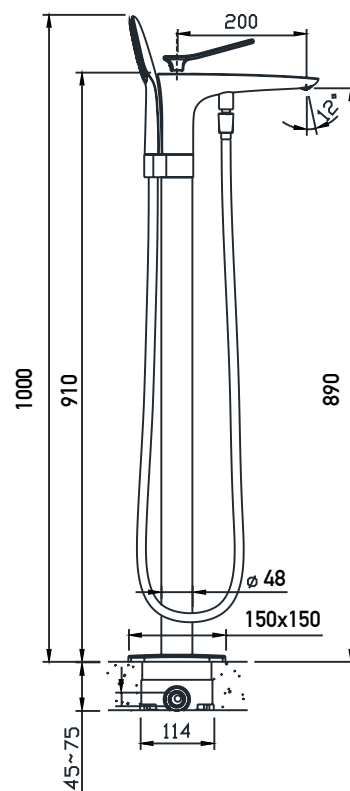

Elsa

Freestanding Bath Mixer & Hand Shower

IN-P8AE

WELS 3 Star 9.0L/min