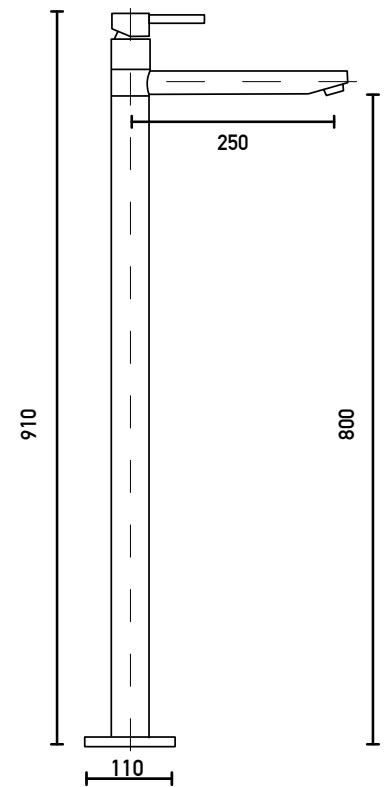

Polar+

Freestanding Bath Mixer Straight - Black

IN-P7X-S-B