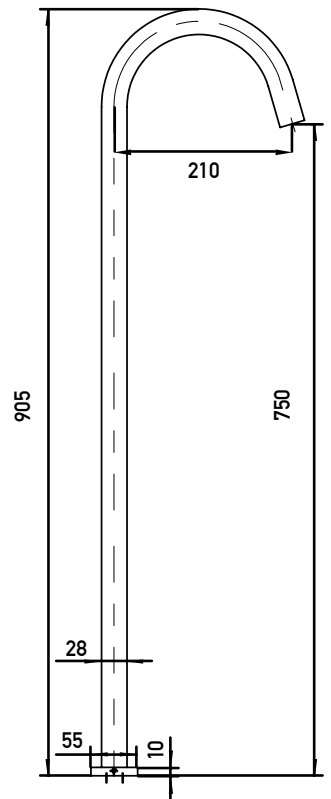

Polar+

Floor Mounted Bath Spout- Black

IN-P7AC-C-B