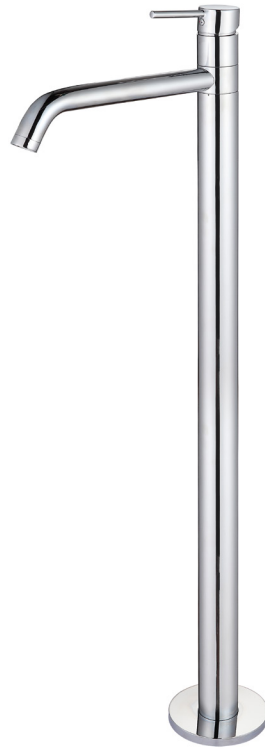

## Polar

Freestanding Bath Mixer Curved

**IN-P2X-C**

## Polar+

Freestanding Bath Mixer Curved - Black

**IN-P7X-C-B**

## Polar

Floor Mounted Bath Spout

**IN-P009**

## Polar+

Floor Mounted Bath Spout- Black

**IN-P7AC-C-B**