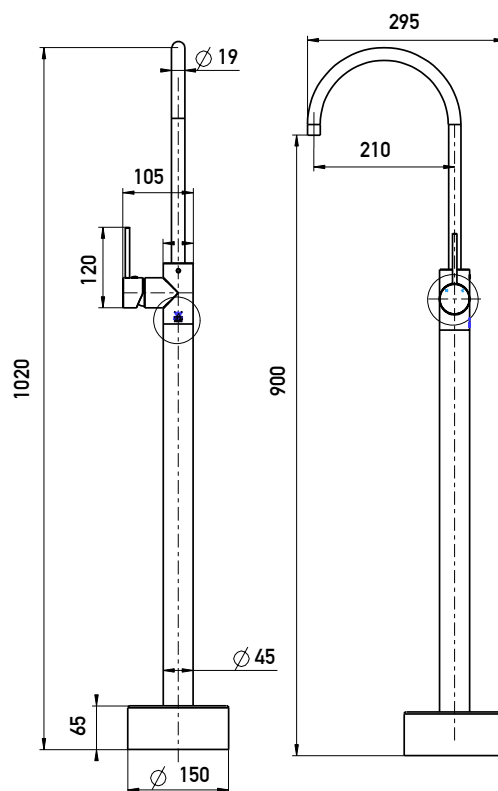

## Titus

Floor Mounted Bath Spout

**IN-T009**

**Polar+25** | Brushed Gold  
Freestanding Bath Mixer

**IN-P25X-C-BG**

**Polar+25** | Brushed Nickel  
Freestanding Bath Mixer

**IN-P25X-C-BN**

**Polar+25** | Gunmetal Grey  
Freestanding Bath Mixer

**IN-P25X-C-GN**

---

**Note:** This brochure is to be used as a guide only. Images are a representation of colour or finish, and may vary from the actual product. All dimensions are in millimetres and are a nominal measurement only. First Choice Warehouse reserves the right to change any or all specifications without prior notice. Dimensions and setouts listed are correct at time of publication, however First Choice Warehouse takes no responsibility for printing errors. For full warranty go to [www.firstchoicewarehouse.com.au](http://www.firstchoicewarehouse.com.au)