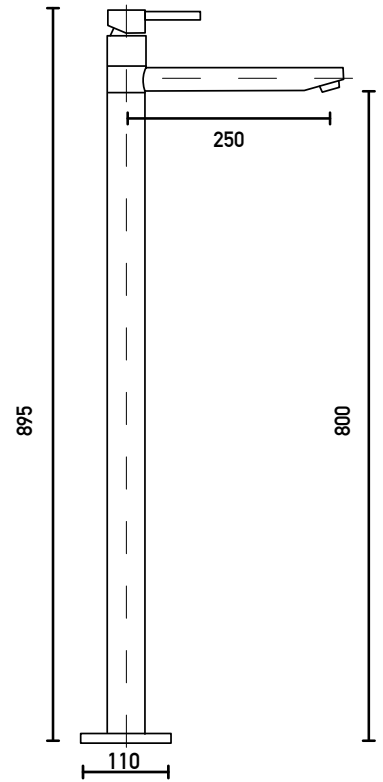

## Polar

Floor Mounted Bath Spout

**IN-P009**

## Polar+

Floor Mounted Bath Spout- Black

**IN-P7AC-C-B**

## Polar

Freestanding Bath Mixer Straight

**IN-P2X-S**

---

**IN-P25X-C-GN**

---

**Note:** This brochure is to be used as a guide only. Images are a representation of colour or finish, and may vary from the actual product. All dimensions are in millimetres and are a nominal measurement only. First Choice Warehouse reserves the right to change any or all specifications without prior notice. Dimensions and setouts listed are correct at time of publication, however First Choice Warehouse takes no responsibility for printing errors. For full warranty go to [www.firstchoicewarehouse.com.au](http://www.firstchoicewarehouse.com.au)