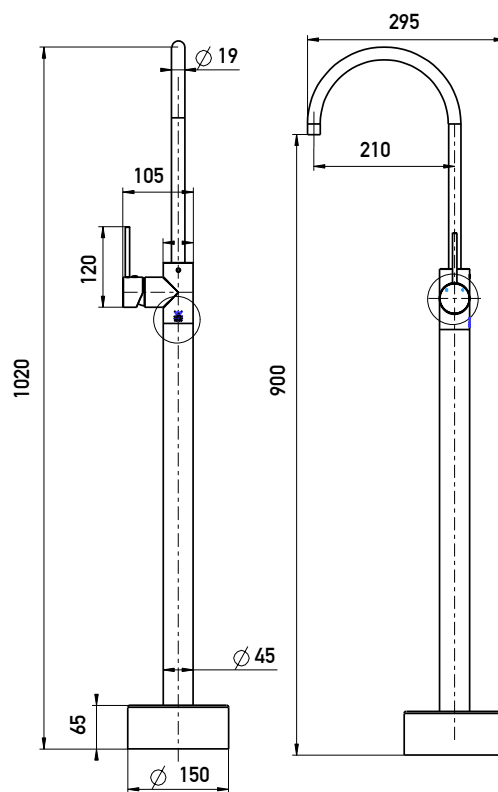

## Titus

Floor Mounted Bath Spout

**IN-T009**

**Polar+25** | Brushed Gold  
Freestanding Bath Mixer

**IN-P25X-C-BG**

**Polar+25** | Brushed Nickel  
Freestanding Bath Mixer

**IN-P25X-C-BN**

**Polar+25** | Gunmetal Grey  
Freestanding Bath Mixer

**IN-P25X-C-GN**

---

**Note:** This brochure is to be used as a guide only. Images are a representation of colour or finish, and may vary from the actual product. All dimensions are in millimetres and are a nominal measurement only. First Choice Warehouse reserves the right to change any or all specifications without prior notice. Dimensions and setouts listed are correct at time of publication, however First Choice Warehouse takes no responsibility for printing errors. For full warranty go to [www.firstchoicewarehouse.com.au](http://www.firstchoicewarehouse.com.au)