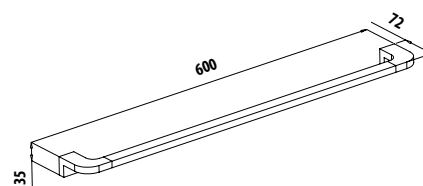

IN-H101

Double Towel Rail 600

IN-H102A

Double Towel Rail

IN-H102

Hios

Bathroom Accessories

Features: High quality brass construction with polished chrome finish. A functional and easy to maintain product. Designed to compliment a wide range of tapware

Shower Shelf

IN-H107A

Single Towel Rail 600

IN-H101A

Single Towel Rail

IN-H101

Double Towel Bar 600

IN-H102A

Double Towel Bar

IN-H102

Note: This brochure is to be used as a guide only. Images are a representation of colour or finish, and may vary from the actual product. All dimensions are in millimetres and are a nominal measurement only. Infinite Supplies Australia Pty Ltd reserves the right to change any or all specifications without prior notice. Dimensions and setouts listed are correct at time of publication, however Infinite Supplies Australia Pty Ltd takes no responsibility for printing errors. For full warranty go to www.firstchoicewarehouse.com.au