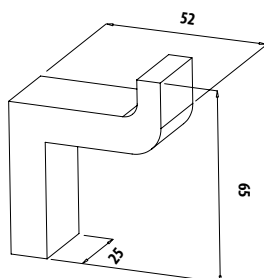

Hios

Bathroom Accessories

Features: High quality brass construction with polished chrome finish. A functional and easy to maintain product. Designed to compliment a wide range of tapware

Robe Hook

IN-H105

Toilet Roll Holder