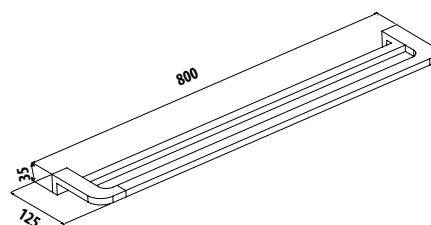

Shower Shelf

IN-H107A

Single Towel Rail 600

IN-H101A

Single Towel Rail

IN-H101

Double Towel Bar 600

IN-H102A

Double Towel Bar

IN-H102

Note: This brochure is to be used as a guide only. Images are a representation of colour or finish, and may vary from the actual product. All dimensions are in millimetres and are a nominal measurement only. Infinite Supplies Australia Pty Ltd reserves the right to change any or all specifications without prior notice. Dimensions and setouts listed are correct at time of publication, however Infinite Supplies Australia Pty Ltd takes no responsibility for printing errors. For full warranty go to www.firstchoicewarehouse.com.au