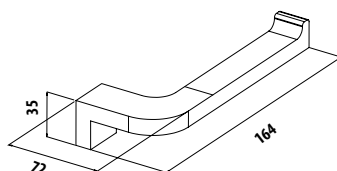

IN-H104

Hand Towel Rail