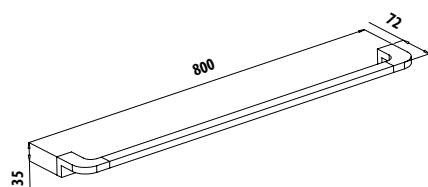

Shower Shelf

IN-H107A

Single Towel Rail 600

IN-H101A

Single Towel Rail

IN-H101

Double Towel Bar 600

IN-H102A

Double Towel Bar

IN-H102

Note: This brochure is to be used as a guide only. Images are a representation of colour or finish, and may vary from the actual product. All dimensions are in millimetres and are a nominal measurement only. Infinite Supplies Australia Pty Ltd reserves the right to change any or all specifications without prior notice. Dimensions and setouts listed are correct at time of publication, however Infinite Supplies Australia Pty Ltd takes no responsibility for printing errors. For full warranty go to www.firstchoicewarehouse.com.au