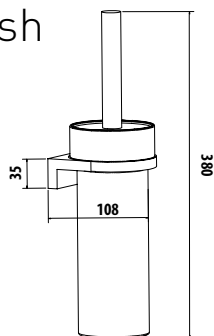

IN-H101

Double Towel Rail 600

IN-H102A

Double Towel Rail

IN-H102

Hios

Bathroom Accessories

Features: High quality brass construction with polished chrome finish. A functional and easy to maintain product. Designed to compliment a wide range of tapware

Robe Hook

IN-H105

Toilet Roll Holder

IN-H104

Hand Towel Rail

IN-H103

Wall Mounted Toilet Brush

IN-H108

Shower Shelf

IN-H107A

Single Towel Rail 600

IN-H101A

Single Towel Rail

IN-H101

Double Towel Bar 600

IN-H102A

Double Towel Bar

IN-H102

Note: This brochure is to be used as a guide only. Images are a representation of colour or finish, and may vary from the actual product. All dimensions are in millimetres and are a nominal measurement only. Infinite Supplies Australia Pty Ltd reserves the right to change any or all specifications without prior notice. Dimensions and setouts listed are correct at time of publication, however Infinite Supplies Australia Pty Ltd takes no responsibility for printing errors. For full warranty go to www.firstchoicewarehouse.com.au