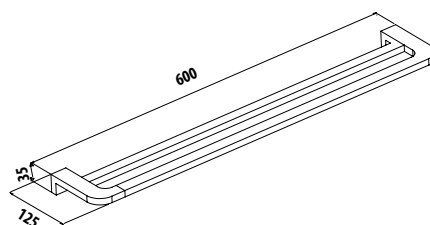

Shower Shelf

IN-H107A

Single Towel Rail 600

IN-H101A

Single Towel Rail

IN-H101

Double Towel Bar 600

IN-H102A

Double Towel Bar

IN-H102

Note: This brochure is to be used as a guide only. Images are a representation of colour or finish, and may vary from the actual product. All dimensions are in millimetres and are a nominal measurement only. Infinite Supplies Australia Pty Ltd reserves the right to change any or all specifications without prior notice. Dimensions and setouts listed are correct at time of publication, however Infinite Supplies Australia Pty Ltd takes no responsibility for printing errors. For full warranty go to www.firstchoicewarehouse.com.au