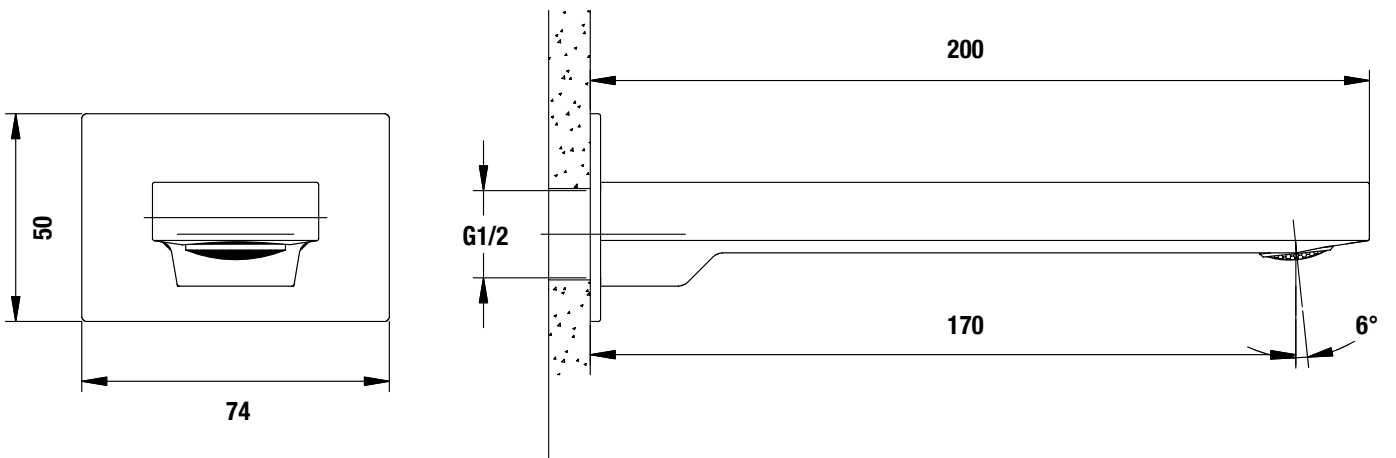

jordy | wall basin/bath mixer

WELS 5 Star 5.0L/min

jordy | wall mixer/diverter

jordy | spout

jordy | available colours

Chrome/Chrome

Chrome/Black

Note: This brochure is to be used as a guide only. Images are a representation of colour or finish, and may vary from the actual product. All dimensions are in millimetres and are a nominal measurement only. Infinite Supplies Australia Pty Ltd reserves the right to change any or all specifications without prior notice. Dimensions and setouts listed are correct at time of publication, however Infinite Supplies Australia Pty Ltd takes no responsibility for printing errors. For full warranty go to www.firstchoicewarehouse.com.au