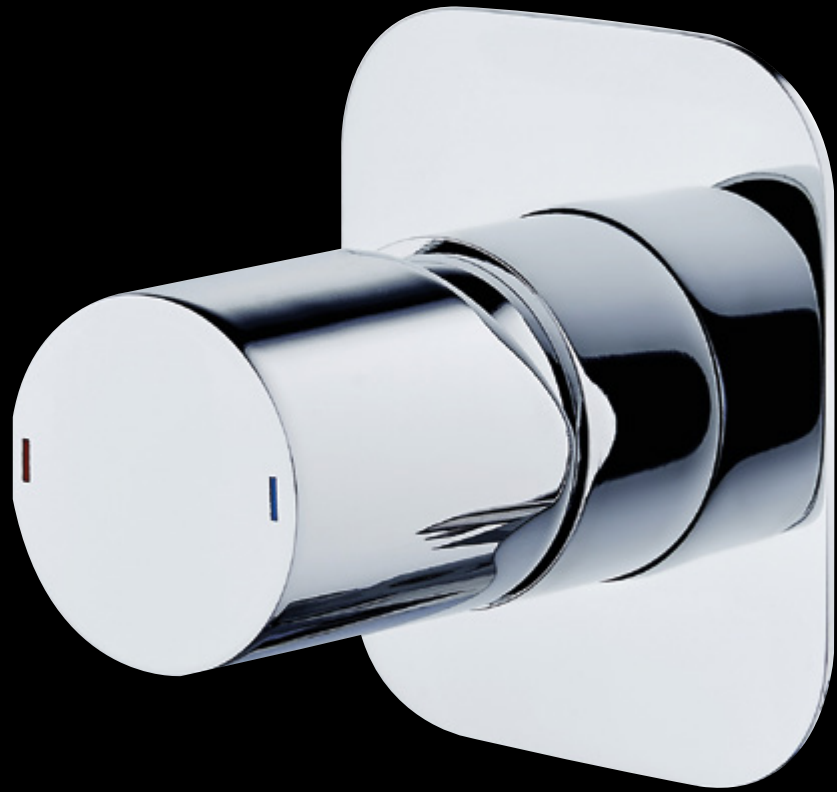

infinite | tapware

jordy

innovation and technology

jordy | basin mixer

Chrome/Chrome
also available in Chrome/Black

jordy | wall bath/shower mixer

Chrome/Chrome

also available in Chrome/Black

jordy | tall basin mixer

Chrome/Chrome
also available in Chrome/Black

jordy | shower mixer/diverter

Chrome/Chrome

also available in Chrome/Black

jordy | spout

Chrome/Chrome
also available in Chrome/Black

jordy | wall basin/bath mixer

Chrome/Chrome

also available in Chrome/Black

jordy | product dimensions

jordy | tall basin mixer

WELS 5 Star 5.0L/min

jordy | basin mixer

WELS 5 Star 5.0L/min

jordy | wall bath/shower mixer

jordy | wall basin/bath mixer

WELS 5 Star 5.0L/min

jordy | wall mixer/diverter

jordy | spout

jordy | available colours

Chrome/Chrome

Chrome/Black

Note: This brochure is to be used as a guide only. Images are a representation of colour or finish, and may vary from the actual product. All dimensions are in millimetres and are a nominal measurement only. Infinite Supplies Australia Pty Ltd reserves the right to change any or all specifications without prior notice. Dimensions and setouts listed are correct at time of publication, however Infinite Supplies Australia Pty Ltd takes no responsibility for printing errors. For full warranty go to www.firstchoicewarehouse.com.au