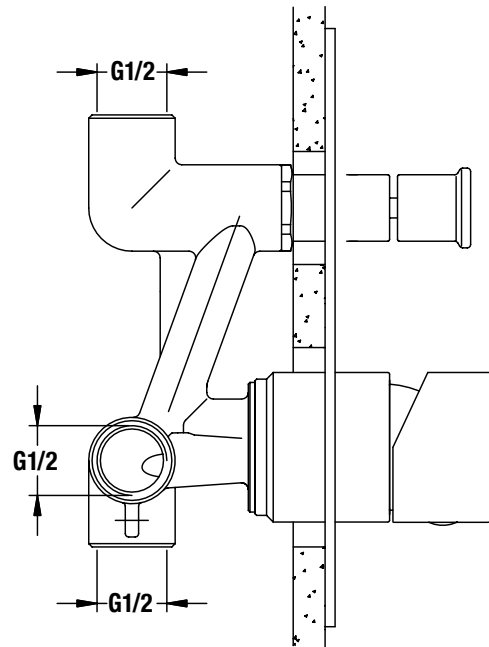

Chrome/Chrome

also available in Chrome/Black

jordy | product dimensions

jordy | tall basin mixer

WELS 5 Star 5.0L/min

jordy | basin mixer

WELS 5 Star 5.0L/min

jordy | wall bath/shower mixer

jordy | wall basin/bath mixer

WELS 5 Star 5.0L/min

jordy | wall mixer/diverter

jordy | spout

jordy | available colours

Chrome/Chrome

Chrome/Black

Note: This brochure is to be used as a guide only. Images are a representation of colour or finish, and may vary from the actual product. All dimensions are in millimetres and are a nominal measurement only. Infinite Supplies Australia Pty Ltd reserves the right to change any or all specifications without prior notice. Dimensions and setouts listed are correct at time of publication, however Infinite Supplies Australia Pty Ltd takes no responsibility for printing errors. For full warranty go to www.firstchoicewarehouse.com.au