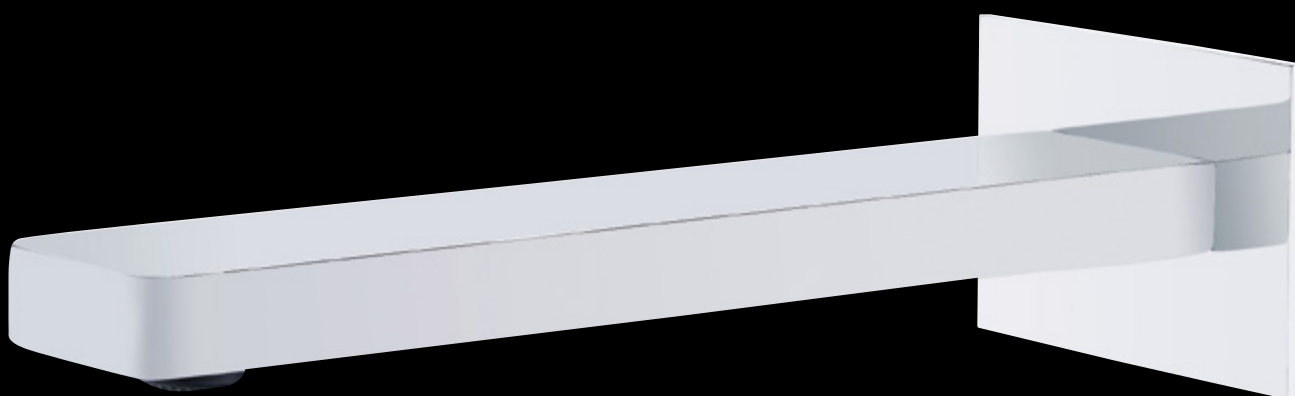

infinite | tapware

jordy

innovation and technology

jordy | basin mixer

Chrome/Chrome
also available in Chrome/Black

jordy | wall bath/shower mixer

Chrome/Chrome

also available in Chrome/Black

jordy | tall basin mixer

Chrome/Chrome
also available in Chrome/Black

jordy | shower mixer/diverter

Chrome/Chrome

also available in Chrome/Black

jordy | spout

Chrome/Chrome
also available in Chrome/Black

jordy | wall basin/bath mixer

Chrome/Chrome

also available in Chrome/Black

jordy | product dimensions

jordy | tall basin mixer

WELS 5 Star 5.0L/min

jordy | basin mixer

WELS 5 Star 5.0L/min

jordy | wall bath/shower mixer

jordy | wall basin/bath mixer

WELS 5 Star 5.0L/min

jordy | wall mixer/diverter

jordy | spout

jordy | available colours

Chrome/Chrome

Chrome/Black

Note: This brochure is to be used as a guide only. Images are a representation of colour or finish, and may vary from the actual product. All dimensions are in millimetres and are a nominal measurement only. Infinite Supplies Australia Pty Ltd reserves the right to change any or all specifications without prior notice. Dimensions and setouts listed are correct at time of publication, however Infinite Supplies Australia Pty Ltd takes no responsibility for printing errors. For full warranty go to www.firstchoicewarehouse.com.au