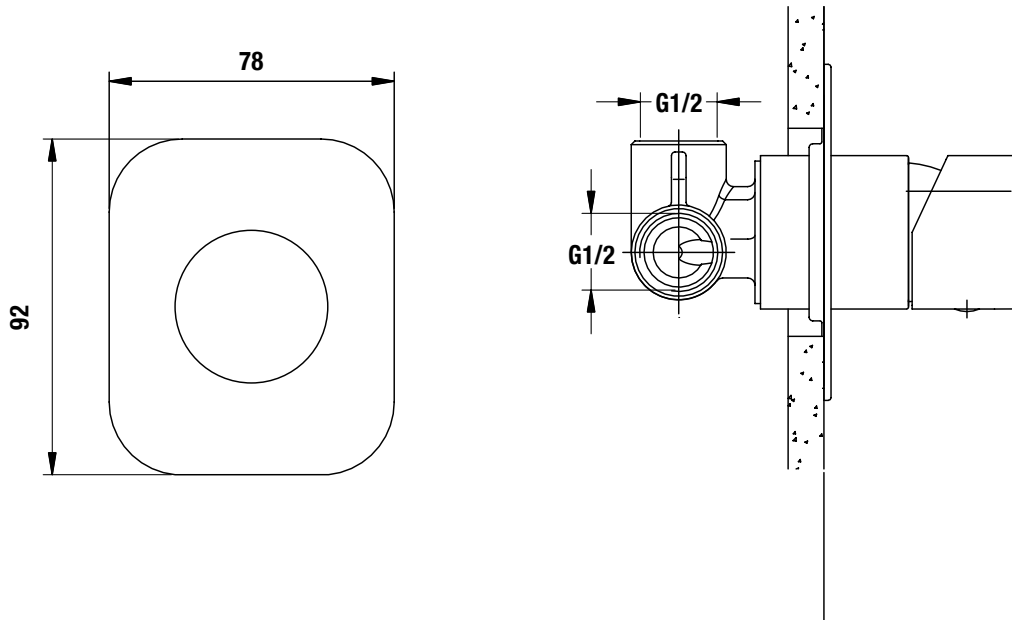

Chrome/Chrome

also available in Chrome/Black

jordy | product dimensions

jordy | tall basin mixer

WELS 5 Star 5.0L/min

jordy | basin mixer

WELS 5 Star 5.0L/min

jordy | wall bath/shower mixer

jordy | wall basin/bath mixer

WELS 5 Star 5.0L/min

jordy | wall mixer/diverter

jordy | spout

jordy | available colours

Chrome/Chrome

Chrome/Black

Note: This brochure is to be used as a guide only. Images are a representation of colour or finish, and may vary from the actual product. All dimensions are in millimetres and are a nominal measurement only. Infinite Supplies Australia Pty Ltd reserves the right to change any or all specifications without prior notice. Dimensions and setouts listed are correct at time of publication, however Infinite Supplies Australia Pty Ltd takes no responsibility for printing errors. For full warranty go to www.firstchoicewarehouse.com.au