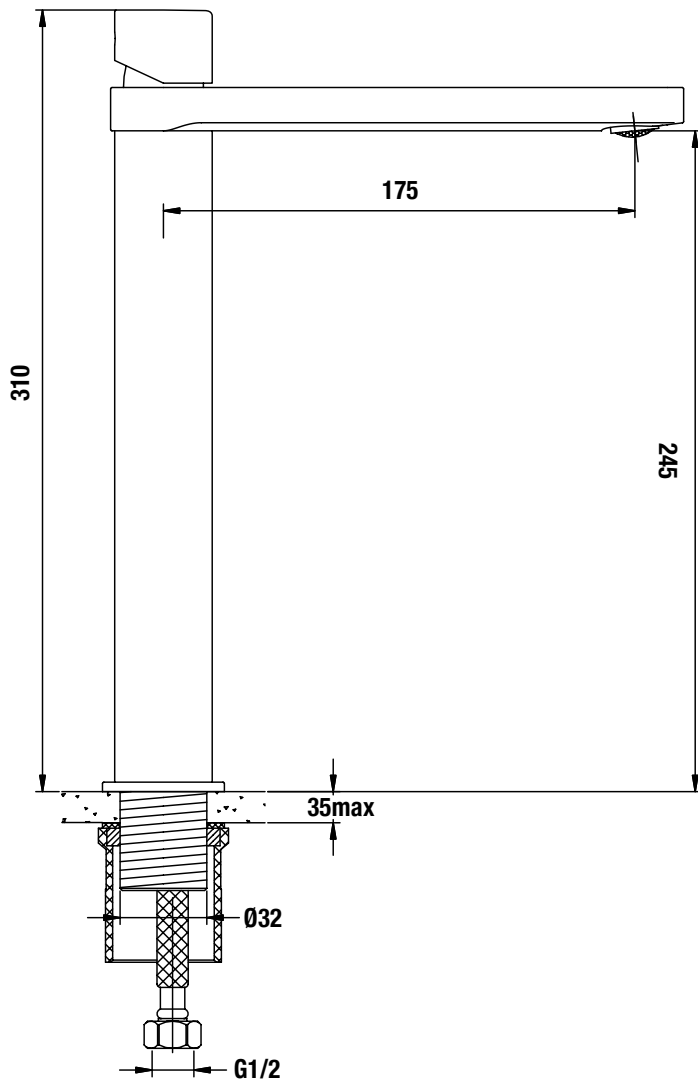

Chrome/Chrome

also available in Chrome/Black

jordy | product dimensions

jordy | tall basin mixer

WELS 5 Star 5.0L/min

jordy | basin mixer

WELS 5 Star 5.0L/min

jordy | wall bath/shower mixer

jordy | wall basin/bath mixer

WELS 5 Star 5.0L/min

jordy | wall mixer/diverter

jordy | spout

jordy | available colours

Chrome/Chrome

Chrome/Black

Note: This brochure is to be used as a guide only. Images are a representation of colour or finish, and may vary from the actual product. All dimensions are in millimetres and are a nominal measurement only. Infinite Supplies Australia Pty Ltd reserves the right to change any or all specifications without prior notice. Dimensions and setouts listed are correct at time of publication, however Infinite Supplies Australia Pty Ltd takes no responsibility for printing errors. For full warranty go to www.firstchoicewarehouse.com.au