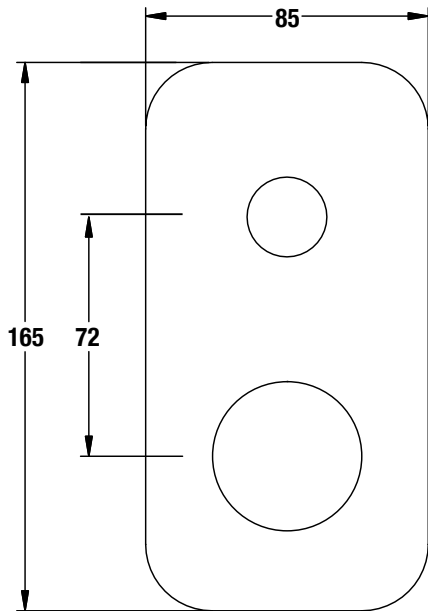

Chrome/Chrome

also available in Chrome/Black

jordy | product dimensions

jordy | tall basin mixer

WELS 5 Star 5.0L/min

jordy | basin mixer

WELS 5 Star 5.0L/min

jordy | wall bath/shower mixer

jordy | wall basin/bath mixer

WELS 5 Star 5.0L/min

jordy | wall mixer/diverter

jordy | spout

jordy | available colours

Chrome/Chrome

Chrome/Black

Note: This brochure is to be used as a guide only. Images are a representation of colour or finish, and may vary from the actual product. All dimensions are in millimetres and are a nominal measurement only. Infinite Supplies Australia Pty Ltd reserves the right to change any or all specifications without prior notice. Dimensions and setouts listed are correct at time of publication, however Infinite Supplies Australia Pty Ltd takes no responsibility for printing errors. For full warranty go to www.firstchoicewarehouse.com.au