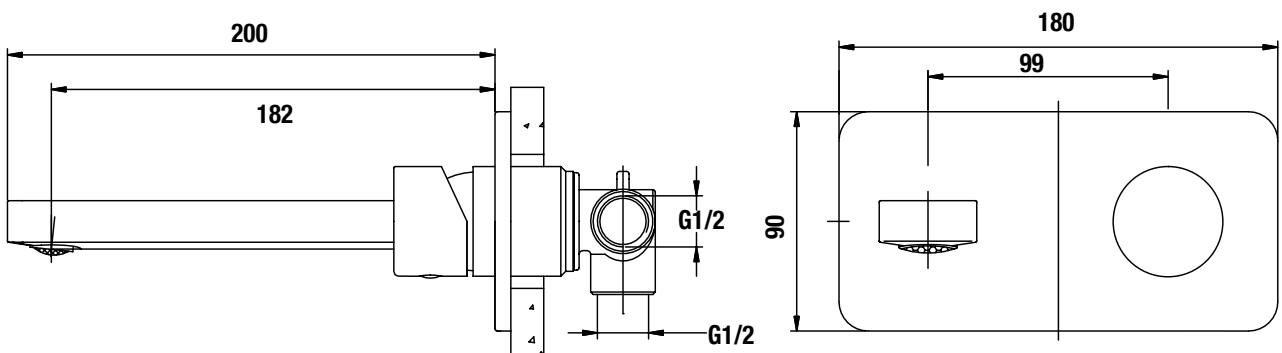

Chrome/Chrome

also available in Chrome/Black

jordy | product dimensions

jordy | tall basin mixer

WELS 5 Star 5.0L/min

jordy | basin mixer

WELS 5 Star 5.0L/min

jordy | wall bath/shower mixer

jordy | wall basin/bath mixer

WELS 5 Star 5.0L/min

jordy | wall mixer/diverter

jordy | spout

jordy | available colours

Chrome/Chrome

Chrome/Black

Note: This brochure is to be used as a guide only. Images are a representation of colour or finish, and may vary from the actual product. All dimensions are in millimetres and are a nominal measurement only. Infinite Supplies Australia Pty Ltd reserves the right to change any or all specifications without prior notice. Dimensions and setouts listed are correct at time of publication, however Infinite Supplies Australia Pty Ltd takes no responsibility for printing errors. For full warranty go to www.firstchoicewarehouse.com.au