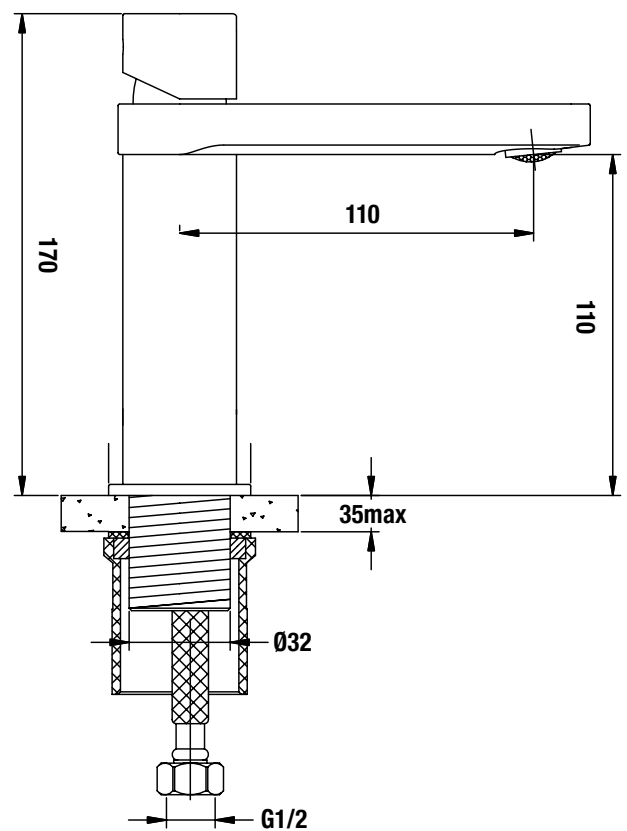

Chrome/Chrome

also available in Chrome/Black

jordy | product dimensions

jordy | tall basin mixer

WELS 5 Star 5.0L/min

jordy | basin mixer

WELS 5 Star 5.0L/min

jordy | wall bath/shower mixer

jordy | wall basin/bath mixer

WELS 5 Star 5.0L/min

jordy | wall mixer/diverter

jordy | spout

jordy | available colours

Chrome/Chrome

Chrome/Black

Note: This brochure is to be used as a guide only. Images are a representation of colour or finish, and may vary from the actual product. All dimensions are in millimetres and are a nominal measurement only. Infinite Supplies Australia Pty Ltd reserves the right to change any or all specifications without prior notice. Dimensions and setouts listed are correct at time of publication, however Infinite Supplies Australia Pty Ltd takes no responsibility for printing errors. For full warranty go to www.firstchoicewarehouse.com.au