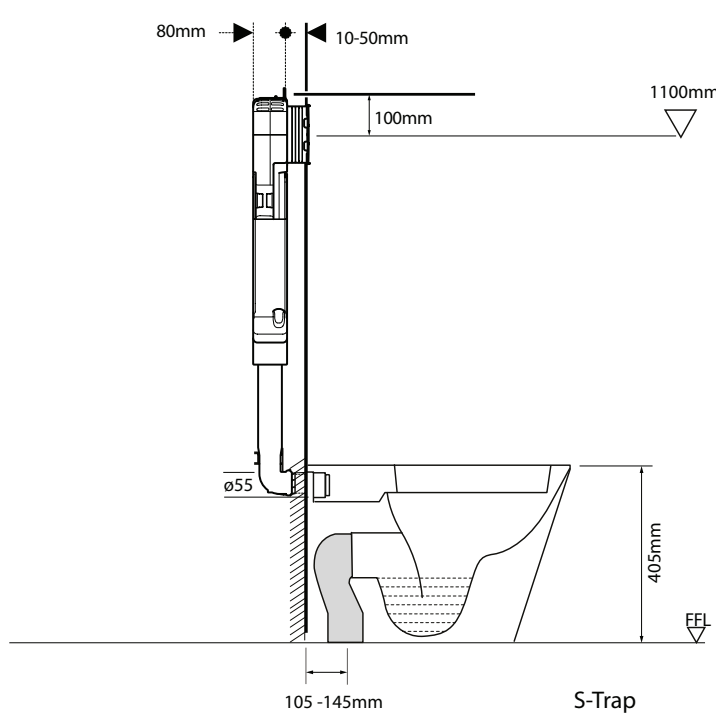

mercury

wall-faced in wall toilet

The Mercury wall faced toilet suite offers an elegant contemporary design, with simplicity of form creating a timeless style.

The Mercury wall-faced toilet suite uses a Geberit in-wall cistern

Featuring a back to wall pan with concealed plumbing, the short pan is an excellent compact solution as-well as removable soft close seat for an easy clean and low maintenance toilet.

The Mercury toilet suite is a popular choice and a must have option in your new bathroom.

mercury

Colour: White
 Code: IN-MERCURY-WF
 Rough In details:
 P-Trap 180mm
 S-Trap 105-145mm
 Pan: Compact
 Seat: Soft close quick release

Warranty: Please visit www.firstchoicewarehouse.com.au for warranty details

Exclusively available in Australia through

BATHROOM | KITCHEN | LAUNDRY

- BLACKBURN (03) 9894 2427
- BRUNSWICK (03) 9385 8400
- MOORABBIN (03) 9555 5144

Note: all dimensions are in millimeters and are subject to standard manufacturing variations. Infinite Supplies PTY LTD reserves the right to change any or all specifications without prior notice. Tolerance +5% for below 200mm and +3% for above 200mm.