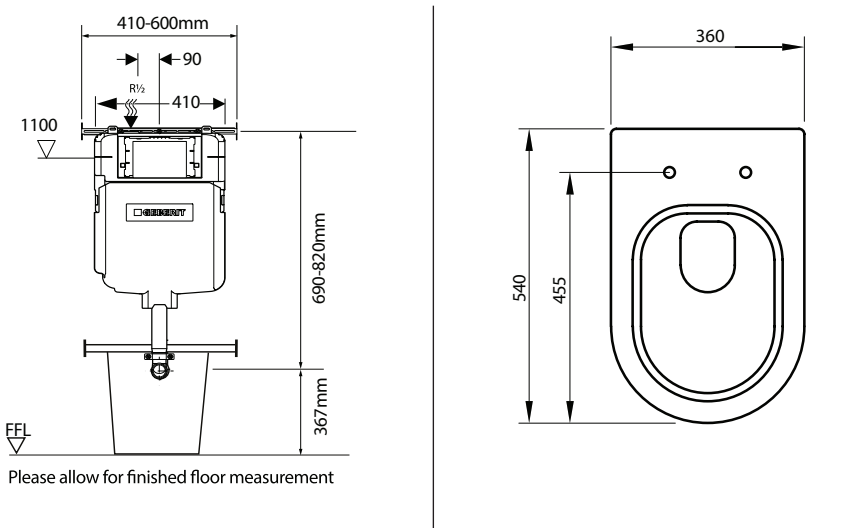

mercury

wall-faced in wall toilet

The Mercury wall faced toilet suite offers an elegant contemporary design, with simplicity of form creating a timeless style.

The Mercury wall-faced toilet suite uses a Geberit in-wall cistern

Featuring a back to wall pan with concealed plumbing, the short pan is an excellent compact solution as-well as removable soft close seat for an easy clean and low maintenance toilet.

The Mercury toilet suite is a popular choice and a must have option in your new bathroom.

mercury

Colour: White
 Code: IN-MERCURY-WF
 Rough In details:
 P-Trap 180mm
 S-Trap 105-145mm
 Pan: Compact
 Seat: Soft close quick release

Warranty: Please visit www.firstchoicewarehouse.com.au for warranty details

Exclusively available in Australia through

BATHROOM | KITCHEN | LAUNDRY

- BLACKBURN (03) 9894 2427
- BRUNSWICK (03) 9385 8400
- MOORABBIN (03) 9555 5144

Note: all dimensions are in millimeters and are subject to standard manufacturing variations. Infinite Supplies PTY LTD reserves the right to change any or all specifications without prior notice. Tolerance +5% for below 200mm and +3% for above 200mm.