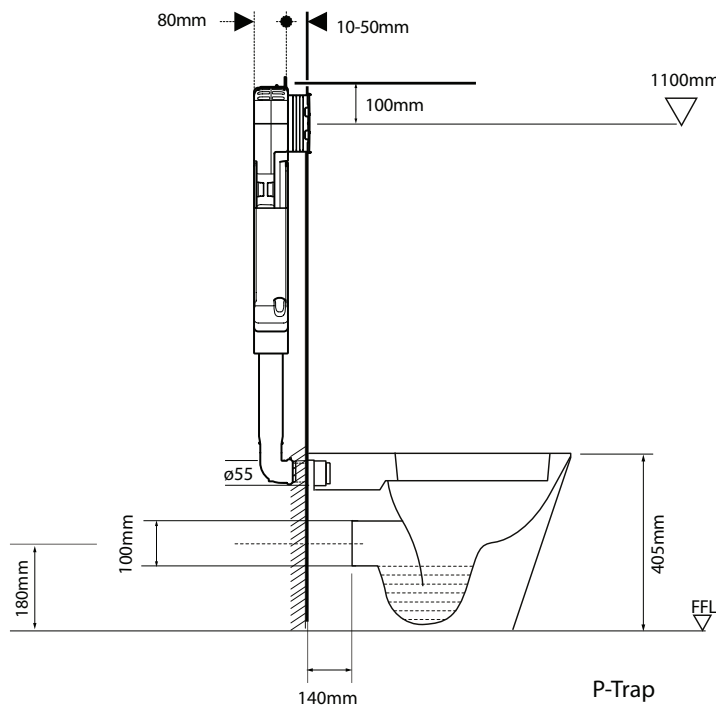

mercury

wall-faced in wall toilet

The Mercury wall faced toilet suite offers an elegant contemporary design, with simplicity of form creating a timeless style.

The Mercury wall-faced toilet suite uses a Geberit in-wall cistern

Featuring a back to wall pan with concealed plumbing, the short pan is an excellent compact solution as-well as removable soft close seat for an easy clean and low maintenance toilet.

The Mercury toilet suite is a popular choice and a must have option in your new bathroom.

mercury

Colour: White
 Code: IN-MERCURY-WF
 Rough In details:
 P-Trap 180mm
 S-Trap 105-145mm
 Pan: Compact
 Seat: Soft close quick release

Warranty: Please visit www.firstchoicewarehouse.com.au for warranty details

Exclusively available in Australia through

BATHROOM | KITCHEN | LAUNDRY

- BLACKBURN (03) 9894 2427
- BRUNSWICK (03) 9385 8400
- MOORABBIN (03) 9555 5144

Note: all dimensions are in millimeters and are subject to standard manufacturing variations. Infinite Supplies PTY LTD reserves the right to change any or all specifications without prior notice. Tolerance +5% for below 200mm and +3% for above 200mm.