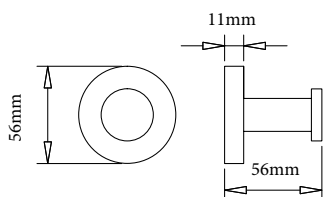

Polar

Bathroom Accessories

Features: High quality stainless steel construction. A functional and easy to maintain product. Designed to compliment a wide range of tapware

Robe Hook

IN-P205