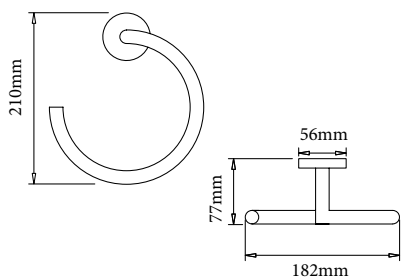

Robe Hook

IN-P205

Toilet Roll Holder

IN-P204

Soap Dish

IN-P206

Towel Ring

IN-P203

BATHROOM | KITCHEN | LAUNDRY

Note: This brochure is to be used as a guide only. All dimensions are in millimeters and are subject to standard manufacturing variations. Infinite Supplies Pty Ltd reserves the right to change any or all specifications without prior notice. For full warranty go to www.firstchoicewarehouse.com.au