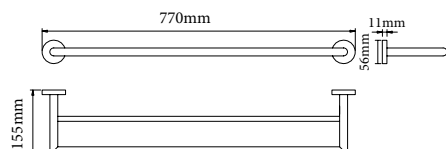

Glass Shelf

IN-P207

Single Towel Bar

IN-P201A

IN-P201

Double Towel Bar

IN-P202

exclusively available in Australia through

BATHROOM | KITCHEN | LAUNDRY

Note: This brochure is to be used as a guide only. All dimensions are in millimeters and are subject to standard manufacturing variations. Infinite Supplies Pty Ltd reserves the right to change any or all specifications without prior notice. For full warranty go to www.firstchoicewarehouse.com.au