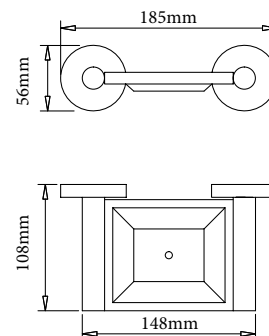

Soap Dish

IN-P206