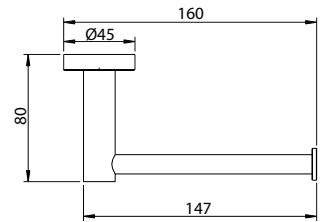

Toilet Roll Holder

IN-PP704-B