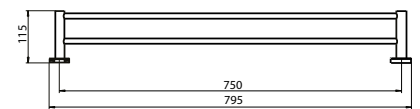

Single Towel Rail

IN-PP701A-B

Double Towel Rail

IN-PP702-B

Wall Mount Toilet Brush

IN-P2508-B

Note: This brochure is to be used as a guide only. Images are a representation of colour or finish, and may vary from the actual product. All dimensions are in millimetres and are a nominal measurement only. First Choice Warehouse reserves the right to change any or all specifications without prior notice. Dimensions and setouts listed are correct at time of publication, however First Choice Warehouse takes no responsibility for printing errors. For full warranty go to www.firstchoicewarehouse.com.au