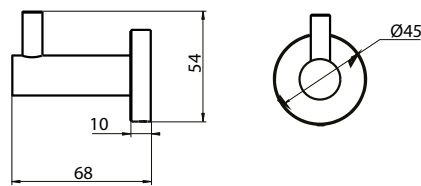

Robe Hook

IN-PP705-B