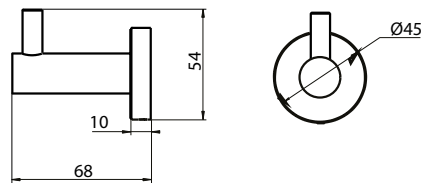

Robe Hook

IN-PP705-B