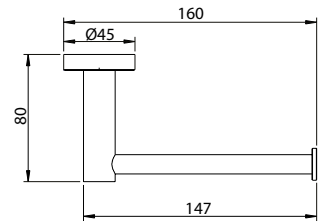

IN-PP703-B

Robe Hook

IN-PP705-B

Toilet Roll Holder

IN-PP704-B

Shower Shelf

IN-PP707A-B

Single Towel Rail

IN-PP701A-B

Double Towel Rail

IN-PP702-B

Note: This brochure is to be used as a guide only. Images are a representation of colour or finish, and may vary from the actual product. All dimensions are in millimetres and are a nominal measurement only. Infinite Supplies Australia Pty Ltd reserves the right to change any or all specifications without prior notice. Dimensions and setouts listed are correct at time of publication, however Infinite Supplies Australia Pty Ltd takes no responsibility for printing errors. For full warranty go to www.firstchoicewarehouse.com.au