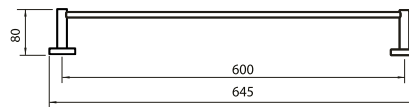

IN-PP703-B

Robe Hook

IN-PP705-B

Toilet Roll Holder

IN-PP704-B

Shower Shelf

IN-PP707A-B

Single Towel Rail

IN-PP701A-B

Double Towel Rail

IN-PP702-B

Note: This brochure is to be used as a guide only. Images are a representation of colour or finish, and may vary from the actual product. All dimensions are in millimetres and are a nominal measurement only. Infinite Supplies Australia Pty Ltd reserves the right to change any or all specifications without prior notice. Dimensions and setouts listed are correct at time of publication, however Infinite Supplies Australia Pty Ltd takes no responsibility for printing errors. For full warranty go to www.firstchoicewarehouse.com.au