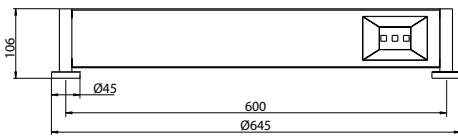

Single Towel Rail

IN-PP701A-B

Double Towel Rail

IN-PP702-B

Wall Mount Toilet Brush

IN-P2508-B

Note: This brochure is to be used as a guide only. Images are a representation of colour or finish, and may vary from the actual product. All dimensions are in millimetres and are a nominal measurement only. First Choice Warehouse reserves the right to change any or all specifications without prior notice. Dimensions and setouts listed are correct at time of publication, however First Choice Warehouse takes no responsibility for printing errors. For full warranty go to www.firstchoicewarehouse.com.au