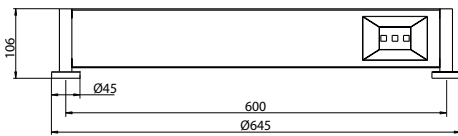

Shower Shelf

IN-PP707A-B