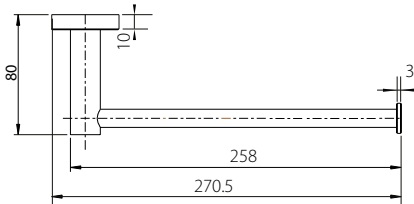

Polar+

Bathroom Accessories

Features: High quality brass construction with electroplated matt black finish. A functional and easy to maintain product. Designed to compliment a wide range of tapware

Hand Towel Rail

IN-PP703-B