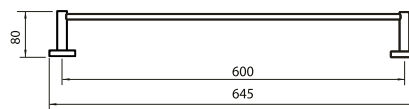

Hand Towel Rail

IN-PP703-B

Robe Hook

IN-PP705-B

Toilet Roll Holder

IN-PP704-B

Shower Shelf

IN-PP707A-B

Single Towel Rail

IN-PP701A-B

Double Towel Rail

IN-PP702-B

Wall Mount Toilet Brush

IN-P2508-B

Note: This brochure is to be used as a guide only. Images are a representation of colour or finish, and may vary from the actual product. All dimensions are in millimetres and are a nominal measurement only. First Choice Warehouse reserves the right to change any or all specifications without prior notice. Dimensions and setouts listed are correct at time of publication, however First Choice Warehouse takes no responsibility for printing errors. For full warranty go to www.firstchoicewarehouse.com.au