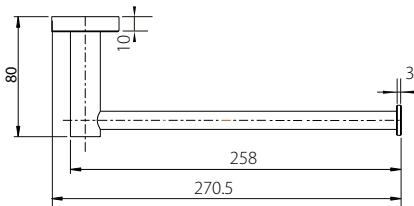

Polar+

Bathroom Accessories

Features: High quality brass construction with electroplated matt black finish. A functional and easy to maintain product. Designed to compliment a wide range of tapware

Hand Towel Rail

IN-PP703-B