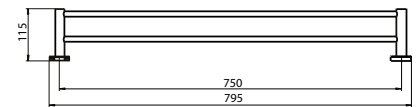

IN-PP703-B

Robe Hook

IN-PP705-B

Toilet Roll Holder

IN-PP704-B

Shower Shelf

IN-PP707A-B

Single Towel Rail

IN-PP701A-B

Double Towel Rail

IN-PP702-B

Note: This brochure is to be used as a guide only. Images are a representation of colour or finish, and may vary from the actual product. All dimensions are in millimetres and are a nominal measurement only. Infinite Supplies Australia Pty Ltd reserves the right to change any or all specifications without prior notice. Dimensions and setouts listed are correct at time of publication, however Infinite Supplies Australia Pty Ltd takes no responsibility for printing errors. For full warranty go to www.firstchoicewarehouse.com.au