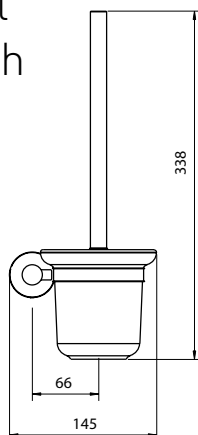

Hand Towel Rail

IN-PP703-B

Robe Hook

IN-PP705-B

Toilet Roll Holder

IN-PP704-B

Shower Shelf

IN-PP707A-B

Single Towel Rail

IN-PP701A-B

Double Towel Rail

IN-PP702-B

Wall Mount Toilet Brush

IN-P2508-B

Note: This brochure is to be used as a guide only. Images are a representation of colour or finish, and may vary from the actual product. All dimensions are in millimetres and are a nominal measurement only. First Choice Warehouse reserves the right to change any or all specifications without prior notice. Dimensions and setouts listed are correct at time of publication, however First Choice Warehouse takes no responsibility for printing errors. For full warranty go to www.firstchoicewarehouse.com.au