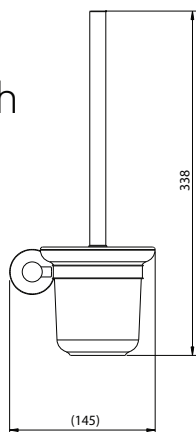

Hand Towel Rail  
**IN-P2503-BG**

Robe Hook  
**IN-P2505-BG**

Toilet Roll Holder  
**IN-P2504-BG**

Shower Shelf  
**IN-P2507-BG**

Single Towel Rail  
**IN-P2501-BG**

Double Towel Rail  
**IN-P2502-BG**

Wall Mount  
Toilet Brush  
**IN-P2508-BG**

**Note:** This brochure is to be used as a guide only. Images are a representation of colour or finish, and may vary from the actual product. All dimensions are in millimetres and are a nominal measurement only. Infinite Supplies Australia Pty Ltd reserves the right to change any or all specifications without prior notice. Dimensions and setouts listed are correct at time of publication, however Infinite Supplies Australia Pty Ltd takes no responsibility for printing errors. For full warranty go to [www.firstchoicewarehouse.com.au](http://www.firstchoicewarehouse.com.au)