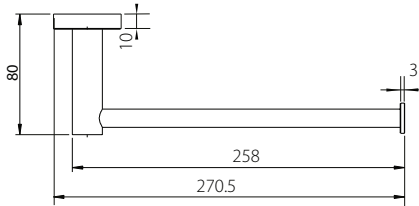

Polar+25

Bathroom Accessories

Brushed Gold

Features: High quality brass construction with PVD Brushed Gold finish. A functional and easy to maintain product. Designed to compliment a wide range of tapware

Hand Towel Rail
IN-P2503-BG