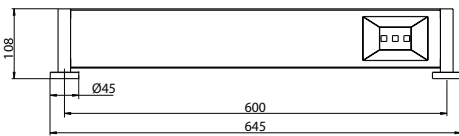

Hand Towel Rail  
**IN-P2503-BG**

Robe Hook  
**IN-P2505-BG**

Toilet Roll Holder  
**IN-P2504-BG**

Shower Shelf  
**IN-P2507-BG**

Single Towel Rail  
**IN-P2501-BG**

Double Towel Rail  
**IN-P2502-BG**

Wall Mount  
Toilet Brush  
**IN-P2508-BG**

**Note:** This brochure is to be used as a guide only. Images are a representation of colour or finish, and may vary from the actual product. All dimensions are in millimetres and are a nominal measurement only. Infinite Supplies Australia Pty Ltd reserves the right to change any or all specifications without prior notice. Dimensions and setouts listed are correct at time of publication, however Infinite Supplies Australia Pty Ltd takes no responsibility for printing errors. For full warranty go to [www.firstchoicewarehouse.com.au](http://www.firstchoicewarehouse.com.au)