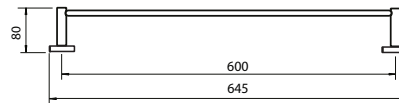

Hand Towel Rail  
**IN-P2503-BG**

Robe Hook  
**IN-P2505-BG**

Toilet Roll Holder  
**IN-P2504-BG**

Shower Shelf  
**IN-P2507-BG**

Single Towel Rail  
**IN-P2501-BG**

Double Towel Rail  
**IN-P2502-BG**

Wall Mount  
Toilet Brush  
**IN-P2508-BG**

**Note:** This brochure is to be used as a guide only. Images are a representation of colour or finish, and may vary from the actual product. All dimensions are in millimetres and are a nominal measurement only. Infinite Supplies Australia Pty Ltd reserves the right to change any or all specifications without prior notice. Dimensions and setouts listed are correct at time of publication, however Infinite Supplies Australia Pty Ltd takes no responsibility for printing errors. For full warranty go to [www.firstchoicewarehouse.com.au](http://www.firstchoicewarehouse.com.au)