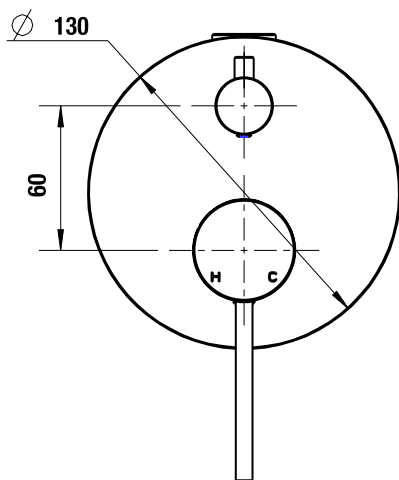

polar⁺25 | pull out sink mixer

polar+25 | bath/basin spout curved

polar+25 | bath/basin spout

polar+25 | product dimensions

polar+25 | basin mixer

WELS 6 Star 4.5L/min

polar+25 | tall basin mixer

WELS 6 Star 4.5L/min

polar+25 | wall basin/bath mixer

WELS 5 Star 5.5L/min

polar+25 | pull out sink mixer

WELS 5 Star 6.0L/min

polar+25 | wall bath/shower mixer

polar+25 | shower mixer/diverter

polar+25 | curved bath/basin spout

WELS 5 Star 6.0L/min

polar+25 | bath/basin spout

WELS 5 Star 6.0L/min

Note: This brochure is to be used as a guide only. Images are a representation of colour or finish, and may vary from the actual product. All dimensions are in millimetres and are a nominal measurement only. Infinite Supplies Australia Pty Ltd reserves the right to change any or all specifications without prior notice. Dimensions and setouts listed are correct at time of publication, however Infinite Supplies Australia Pty Ltd takes no responsibility for printing errors. For full warranty go to www.firstchoicewarehouse.com.au