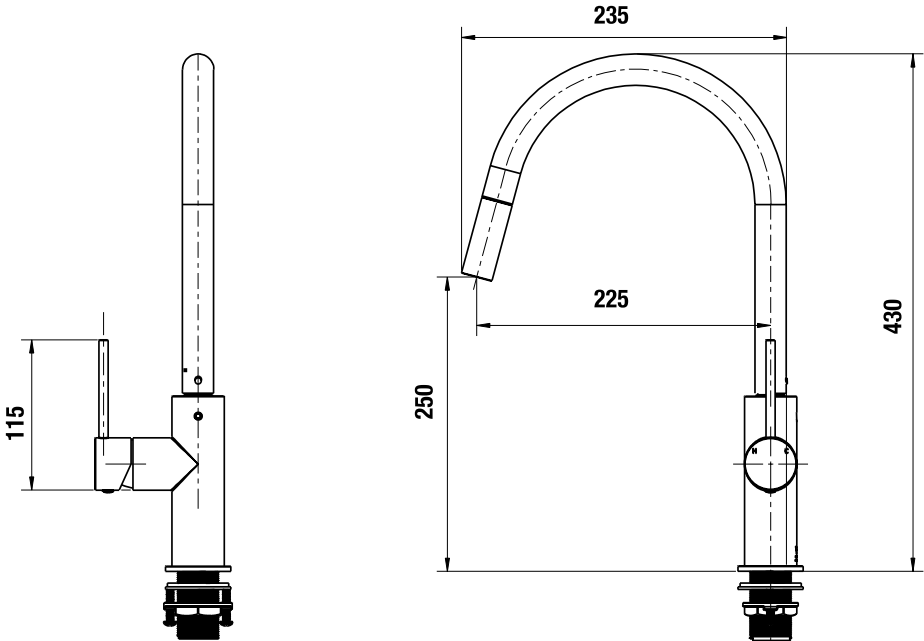

polar⁺25 | pull out sink mixer

polar+25 | bath/basin spout curved

polar+25 | bath/basin spout

polar+25 | product dimensions

polar+25 | basin mixer

WELS 6 Star 4.5L/min

polar+25 | tall basin mixer

WELS 6 Star 4.5L/min

polar+25 | wall basin/bath mixer

WELS 5 Star 5.5L/min

polar+25 | pull out sink mixer

WELS 5 Star 6.0L/min

polar+25 | wall bath/shower mixer

polar+25 | shower mixer/diverter

polar+25 | curved bath/basin spout

WELS 5 Star 6.0L/min

polar+25 | bath/basin spout

WELS 5 Star 6.0L/min

Note: This brochure is to be used as a guide only. Images are a representation of colour or finish, and may vary from the actual product. All dimensions are in millimetres and are a nominal measurement only. Infinite Supplies Australia Pty Ltd reserves the right to change any or all specifications without prior notice. Dimensions and setouts listed are correct at time of publication, however Infinite Supplies Australia Pty Ltd takes no responsibility for printing errors. For full warranty go to www.firstchoicewarehouse.com.au