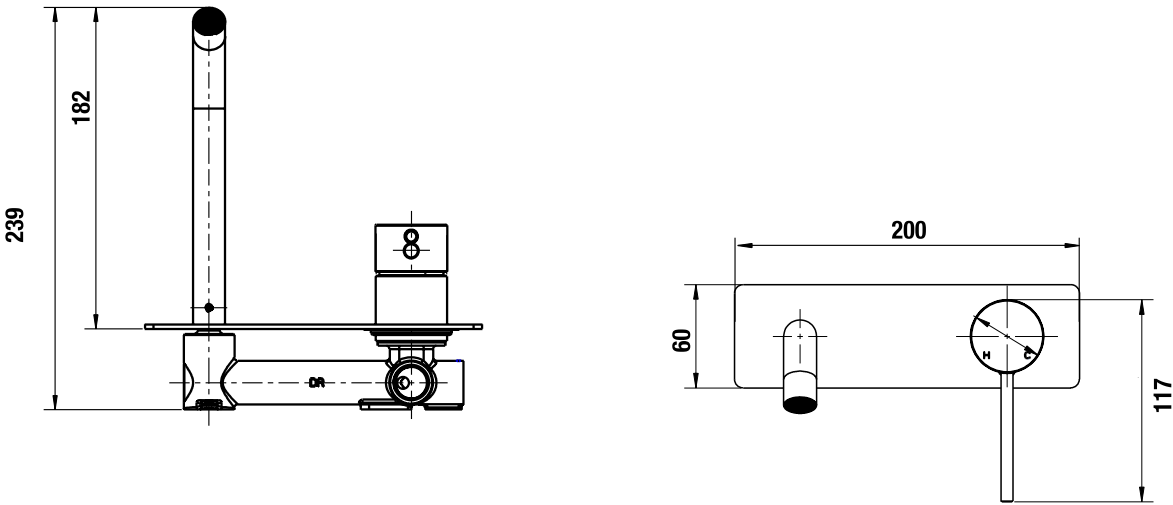

polar⁺25 | pull out sink mixer

polar+25 | bath/basin spout curved

polar+25 | bath/basin spout

polar+25 | product dimensions

polar+25 | basin mixer

WELS 6 Star 4.5L/min

polar+25 | tall basin mixer

WELS 6 Star 4.5L/min

polar+25 | wall basin/bath mixer

WELS 5 Star 5.5L/min

polar+25 | pull out sink mixer

WELS 5 Star 6.0L/min

polar+25 | wall bath/shower mixer

polar+25 | shower mixer/diverter

polar+25 | curved bath/basin spout

WELS 5 Star 6.0L/min

polar+25 | bath/basin spout

WELS 5 Star 6.0L/min

Note: This brochure is to be used as a guide only. Images are a representation of colour or finish, and may vary from the actual product. All dimensions are in millimetres and are a nominal measurement only. Infinite Supplies Australia Pty Ltd reserves the right to change any or all specifications without prior notice. Dimensions and setouts listed are correct at time of publication, however Infinite Supplies Australia Pty Ltd takes no responsibility for printing errors. For full warranty go to www.firstchoicewarehouse.com.au