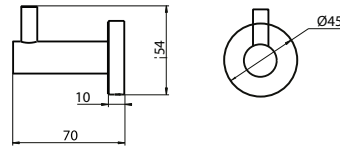

Robe Hook

IN-P2505