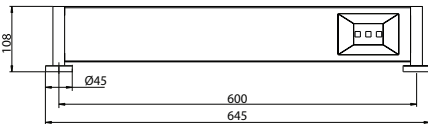

Shower Shelf

IN-P2507