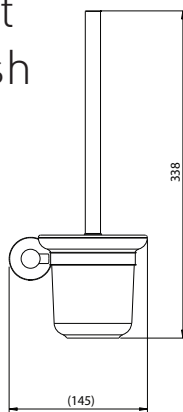

### Shower Shelf

**IN-P2507**

### Single Towel Rail

**IN-P2501**

### Wall Mount Toilet Brush

**IN-P2508**

**Note:** This brochure is to be used as a guide only. Images are a representation of colour or finish, and may vary from the actual product. All dimensions are in millimetres and are a nominal measurement only. Infinite Supplies Australia Pty Ltd reserves the right to change any or all specifications without prior notice. Dimensions and setouts listed are correct at time of publication, however Infinite Supplies Australia Pty Ltd takes no responsibility for printing errors. For full warranty go to [www.firstchoicewarehouse.com.au](http://www.firstchoicewarehouse.com.au)