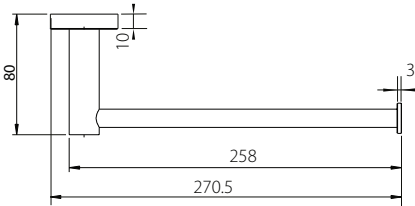

Polar25

Bathroom Accessories

Features: Manufactured using high quality brass the Polar25 accessories are functional, easy to maintain and designed to compliment a wide range of tapware.

Hand Towel Rail

IN-P2503