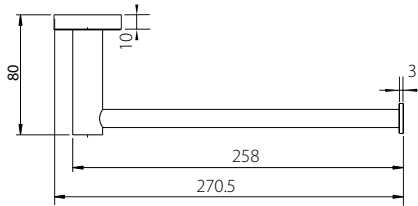

Polar+25

Bathroom Accessories

Features: High quality brass construction with electroplated Gun Metal Grey finish. A functional and easy to maintain product. Designed to compliment a wide range of tapware

Hand Towel Rail

IN-P2503-GN