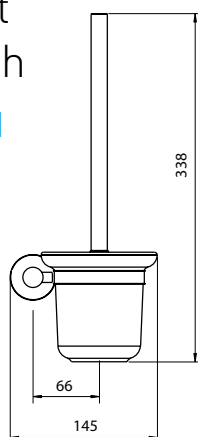

### Shower Shelf

**IN-P2507-GN**

### Single Towel Rail

**IN-P2501-GN**

### Wall Mount Toilet Brush

**IN-P2508-GN**

**Note:** This brochure is to be used as a guide only. Images are a representation of colour or finish, and may vary from the actual product. All dimensions are in millimetres and are a nominal measurement only. First Choice Warehouse reserves the right to change any or all specifications without prior notice. Dimensions and setouts listed are correct at time of publication, however First Choice Warehouse takes no responsibility for printing errors. For full warranty go to [www.firstchoicewarehouse.com.au](http://www.firstchoicewarehouse.com.au)