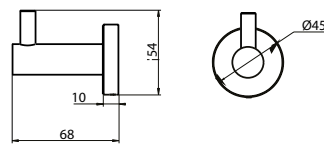

Robe Hook

IN-P2503-GN