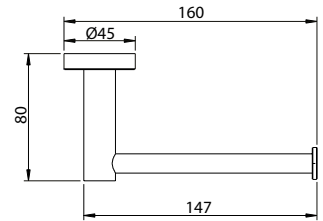

Toilet Roll Holder

IN-P2504-GN