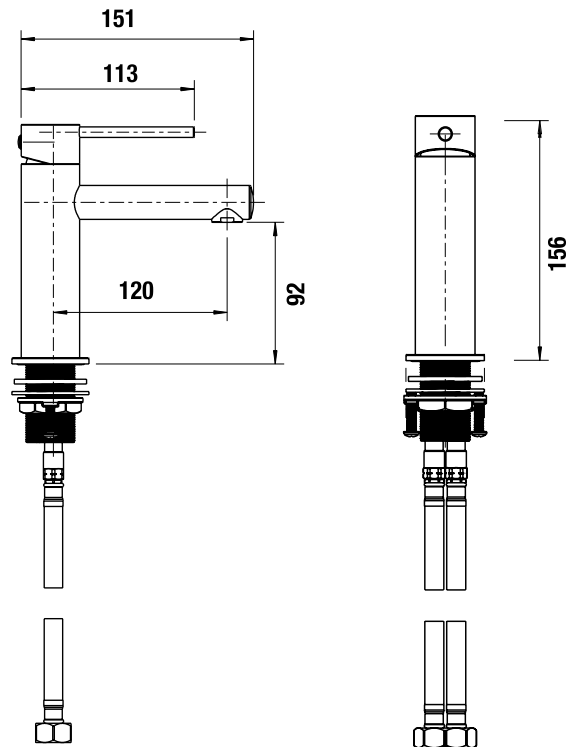

polar⁺25 | pull out sink mixer

polar+25 | bath/basin spout curved

polar+25 | bath/basin spout

polar+25 | product dimensions

polar+25 | basin mixer

WELS 6 Star 4.5L/min

polar+25 | tall basin mixer

WELS 6 Star 4.5L/min

polar+25 | wall basin/bath mixer

WELS 5 Star 5.5L/min

polar+25 | pull out sink mixer

WELS 5 Star 6.0L/min

polar+25 | wall bath/shower mixer

polar+25 | shower mixer/diverter

polar+25 | curved bath/basin spout

WELS 5 Star 6.0L/min

polar+25 | bath/basin spout

WELS 5 Star 6.0L/min

Note: This brochure is to be used as a guide only. Images are a representation of colour or finish, and may vary from the actual product. All dimensions are in millimetres and are a nominal measurement only. Infinite Supplies Australia Pty Ltd reserves the right to change any or all specifications without prior notice. Dimensions and setouts listed are correct at time of publication, however Infinite Supplies Australia Pty Ltd takes no responsibility for printing errors. For full warranty go to www.firstchoicewarehouse.com.au