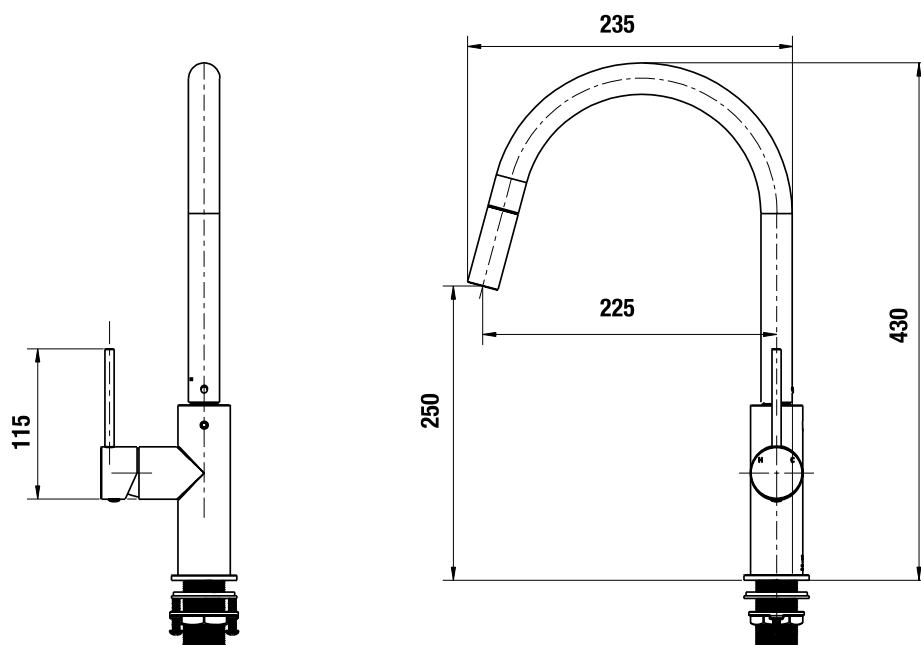

polar⁺25 | pull out sink mixer

polar+25 | bath/basin spout curved

polar+25 | bath/basin spout

polar+25 | product dimensions

polar+25 | basin mixer

WELS 6 Star 4.5L/min

polar+25 | tall basin mixer

WELS 6 Star 4.5L/min

polar+25 | wall basin/bath mixer

WELS 5 Star 5.5L/min

polar+25 | pull out sink mixer

WELS 5 Star 6.0L/min

polar+25 | wall bath/shower mixer

polar+25 | shower mixer/diverter

polar+25 | curved bath/basin spout

WELS 5 Star 6.0L/min

polar+25 | bath/basin spout

WELS 5 Star 6.0L/min

Note: This brochure is to be used as a guide only. Images are a representation of colour or finish, and may vary from the actual product. All dimensions are in millimetres and are a nominal measurement only. Infinite Supplies Australia Pty Ltd reserves the right to change any or all specifications without prior notice. Dimensions and setouts listed are correct at time of publication, however Infinite Supplies Australia Pty Ltd takes no responsibility for printing errors. For full warranty go to www.firstchoicewarehouse.com.au