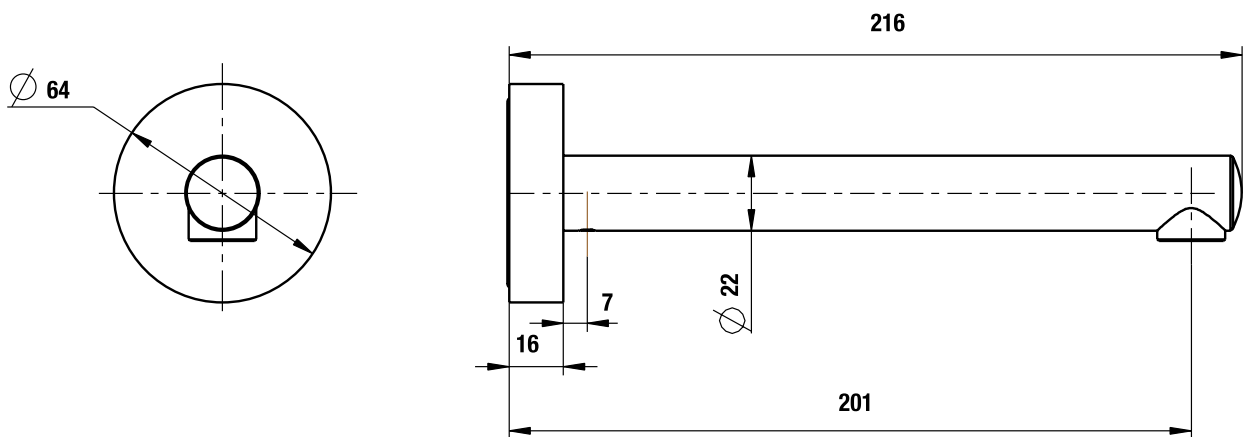

polar⁺25 | pull out sink mixer

polar+25 | bath/basin spout curved

polar+25 | bath/basin spout

polar+25 | product dimensions

polar+25 | basin mixer

WELS 6 Star 4.5L/min

polar+25 | tall basin mixer

WELS 6 Star 4.5L/min

polar+25 | wall basin/bath mixer

WELS 5 Star 5.5L/min

polar+25 | pull out sink mixer

WELS 5 Star 6.0L/min

polar+25 | wall bath/shower mixer

polar+25 | shower mixer/diverter

polar+25 | curved bath/basin spout

WELS 5 Star 6.0L/min

polar+25 | bath/basin spout

WELS 5 Star 6.0L/min

Note: This brochure is to be used as a guide only. Images are a representation of colour or finish, and may vary from the actual product. All dimensions are in millimetres and are a nominal measurement only. Infinite Supplies Australia Pty Ltd reserves the right to change any or all specifications without prior notice. Dimensions and setouts listed are correct at time of publication, however Infinite Supplies Australia Pty Ltd takes no responsibility for printing errors. For full warranty go to www.firstchoicewarehouse.com.au