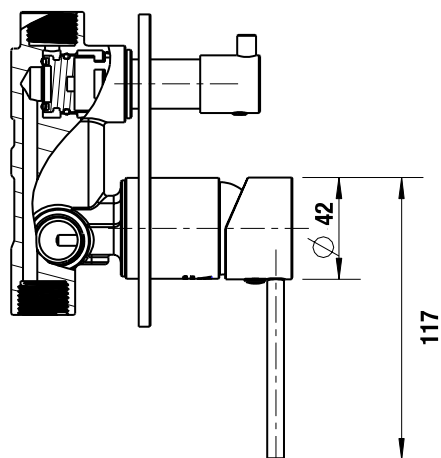

polar⁺25 | pull out sink mixer

polar+25 | bath/basin spout curved

polar+25 | bath/basin spout

polar+25 | product dimensions

polar+25 | basin mixer

WELS 6 Star 4.5L/min

polar+25 | tall basin mixer

WELS 6 Star 4.5L/min

polar+25 | wall basin/bath mixer

WELS 5 Star 5.5L/min

polar+25 | pull out sink mixer

WELS 5 Star 6.0L/min

polar+25 | wall bath/shower mixer

polar+25 | shower mixer/diverter

polar+25 | curved bath/basin spout

WELS 5 Star 6.0L/min

polar+25 | bath/basin spout

WELS 5 Star 6.0L/min

Note: This brochure is to be used as a guide only. Images are a representation of colour or finish, and may vary from the actual product. All dimensions are in millimetres and are a nominal measurement only. Infinite Supplies Australia Pty Ltd reserves the right to change any or all specifications without prior notice. Dimensions and setouts listed are correct at time of publication, however Infinite Supplies Australia Pty Ltd takes no responsibility for printing errors. For full warranty go to www.firstchoicewarehouse.com.au