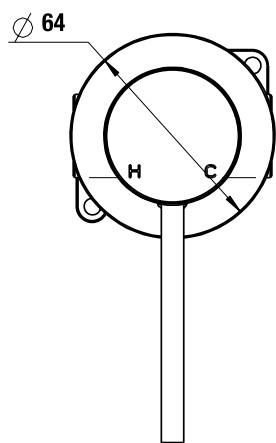

polar⁺25 | pull out sink mixer

polar+25 | bath/basin spout curved

polar+25 | bath/basin spout

polar+25 | product dimensions

polar+25 | basin mixer

WELS 6 Star 4.5L/min

polar+25 | tall basin mixer

WELS 6 Star 4.5L/min

polar+25 | wall basin/bath mixer

WELS 5 Star 5.5L/min

polar+25 | pull out sink mixer

WELS 5 Star 6.0L/min

polar+25 | wall bath/shower mixer

polar+25 | shower mixer/diverter

polar+25 | curved bath/basin spout

WELS 5 Star 6.0L/min

polar+25 | bath/basin spout

WELS 5 Star 6.0L/min

Note: This brochure is to be used as a guide only. Images are a representation of colour or finish, and may vary from the actual product. All dimensions are in millimetres and are a nominal measurement only. Infinite Supplies Australia Pty Ltd reserves the right to change any or all specifications without prior notice. Dimensions and setouts listed are correct at time of publication, however Infinite Supplies Australia Pty Ltd takes no responsibility for printing errors. For full warranty go to www.firstchoicewarehouse.com.au