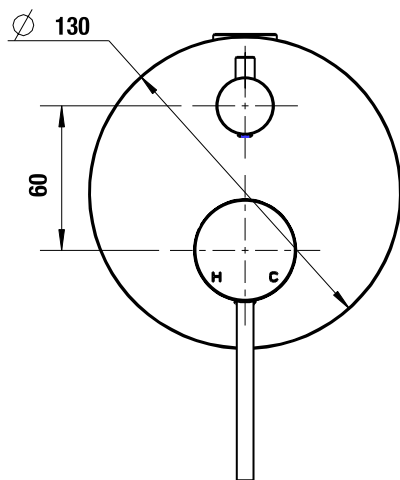

polar⁺25 | pull out sink mixer

polar+25 | bath/basin spout curved

polar+25 | bath/basin spout

polar+25 | product dimensions

polar+25 | basin mixer

WELS 6 Star 4.5L/min

polar+25 | tall basin mixer

WELS 6 Star 4.5L/min

polar+25 | wall basin/bath mixer

WELS 5 Star 5.5L/min

polar+25 | pull out sink mixer

WELS 5 Star 6.0L/min

polar+25 | wall bath/shower mixer

polar+25 | shower mixer/diverter

polar+25 | curved bath/basin spout

WELS 5 Star 6.0L/min

polar+25 | bath/basin spout

WELS 5 Star 6.0L/min

Note: This brochure is to be used as a guide only. Images are a representation of colour or finish, and may vary from the actual product. All dimensions are in millimetres and are a nominal measurement only. Infinite Supplies Australia Pty Ltd reserves the right to change any or all specifications without prior notice. Dimensions and setouts listed are correct at time of publication, however Infinite Supplies Australia Pty Ltd takes no responsibility for printing errors. For full warranty go to www.firstchoicewarehouse.com.au