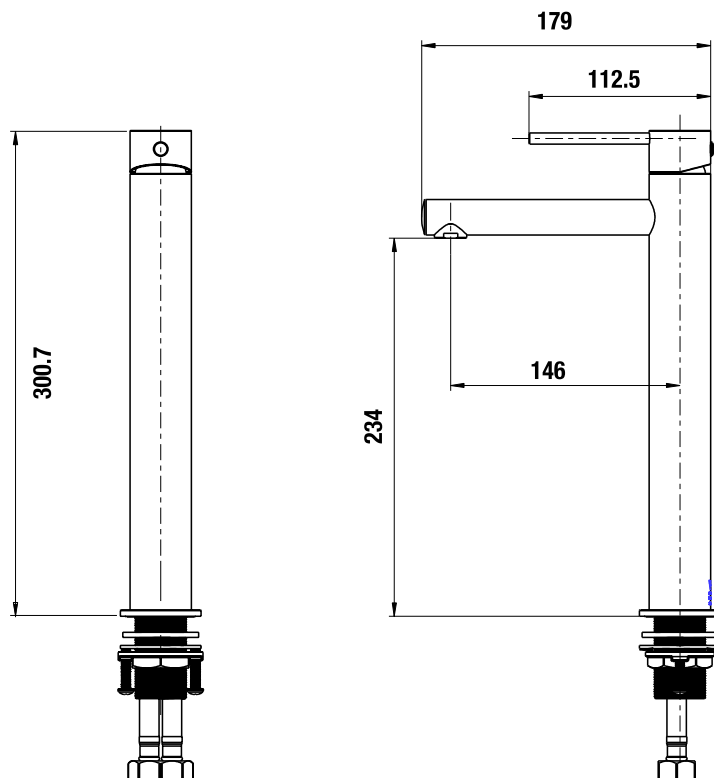

polar⁺25 | pull out sink mixer

polar+25 | bath/basin spout curved

polar+25 | bath/basin spout

polar+25 | product dimensions

polar+25 | basin mixer

WELS 6 Star 4.5L/min

polar+25 | tall basin mixer

WELS 6 Star 4.5L/min

polar+25 | wall basin/bath mixer

WELS 5 Star 5.5L/min

polar+25 | pull out sink mixer

WELS 5 Star 6.0L/min

polar+25 | wall bath/shower mixer

polar+25 | shower mixer/diverter

polar+25 | curved bath/basin spout

WELS 5 Star 6.0L/min

polar+25 | bath/basin spout

WELS 5 Star 6.0L/min

Note: This brochure is to be used as a guide only. Images are a representation of colour or finish, and may vary from the actual product. All dimensions are in millimetres and are a nominal measurement only. Infinite Supplies Australia Pty Ltd reserves the right to change any or all specifications without prior notice. Dimensions and setouts listed are correct at time of publication, however Infinite Supplies Australia Pty Ltd takes no responsibility for printing errors. For full warranty go to www.firstchoicewarehouse.com.au