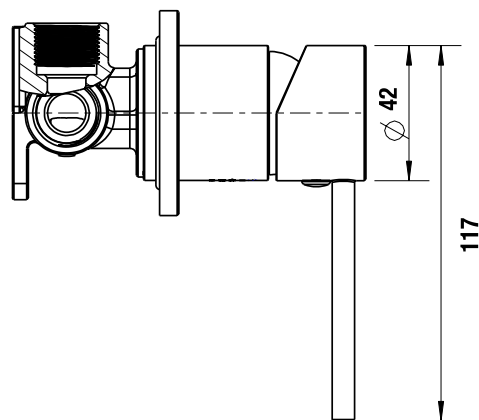

polar⁺25 | pull out sink mixer

polar+25 | bath/basin spout curved

polar+25 | bath/basin spout

polar+25 | product dimensions

polar+25 | basin mixer

WELS 6 Star 4.5L/min

polar+25 | tall basin mixer

WELS 6 Star 4.5L/min

polar+25 | wall basin/bath mixer

WELS 5 Star 5.5L/min

polar+25 | pull out sink mixer

WELS 5 Star 6.0L/min

polar+25 | wall bath/shower mixer

polar+25 | shower mixer/diverter

polar+25 | curved bath/basin spout

WELS 5 Star 6.0L/min

polar+25 | bath/basin spout

WELS 5 Star 6.0L/min

Note: This brochure is to be used as a guide only. Images are a representation of colour or finish, and may vary from the actual product. All dimensions are in millimetres and are a nominal measurement only. Infinite Supplies Australia Pty Ltd reserves the right to change any or all specifications without prior notice. Dimensions and setouts listed are correct at time of publication, however Infinite Supplies Australia Pty Ltd takes no responsibility for printing errors. For full warranty go to www.firstchoicewarehouse.com.au