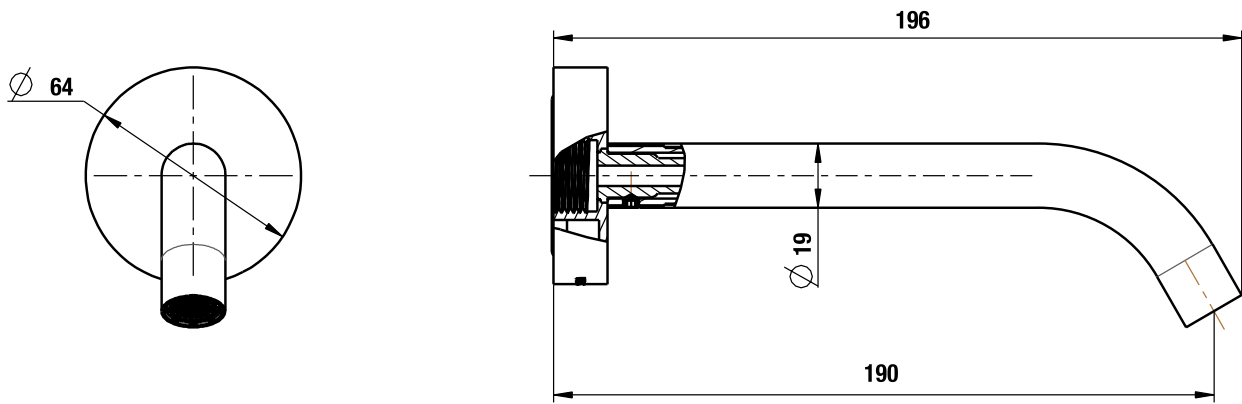

polar⁺25 | pull out sink mixer

polar+25 | bath/basin spout curved

polar+25 | bath/basin spout

polar+25 | product dimensions

polar+25 | basin mixer

WELS 6 Star 4.5L/min

polar+25 | tall basin mixer

WELS 6 Star 4.5L/min

polar+25 | wall basin/bath mixer

WELS 5 Star 5.5L/min

polar+25 | pull out sink mixer

WELS 5 Star 6.0L/min

polar+25 | wall bath/shower mixer

polar+25 | shower mixer/diverter

polar+25 | curved bath/basin spout

WELS 5 Star 6.0L/min

polar+25 | bath/basin spout

WELS 5 Star 6.0L/min

Note: This brochure is to be used as a guide only. Images are a representation of colour or finish, and may vary from the actual product. All dimensions are in millimetres and are a nominal measurement only. Infinite Supplies Australia Pty Ltd reserves the right to change any or all specifications without prior notice. Dimensions and setouts listed are correct at time of publication, however Infinite Supplies Australia Pty Ltd takes no responsibility for printing errors. For full warranty go to www.firstchoicewarehouse.com.au