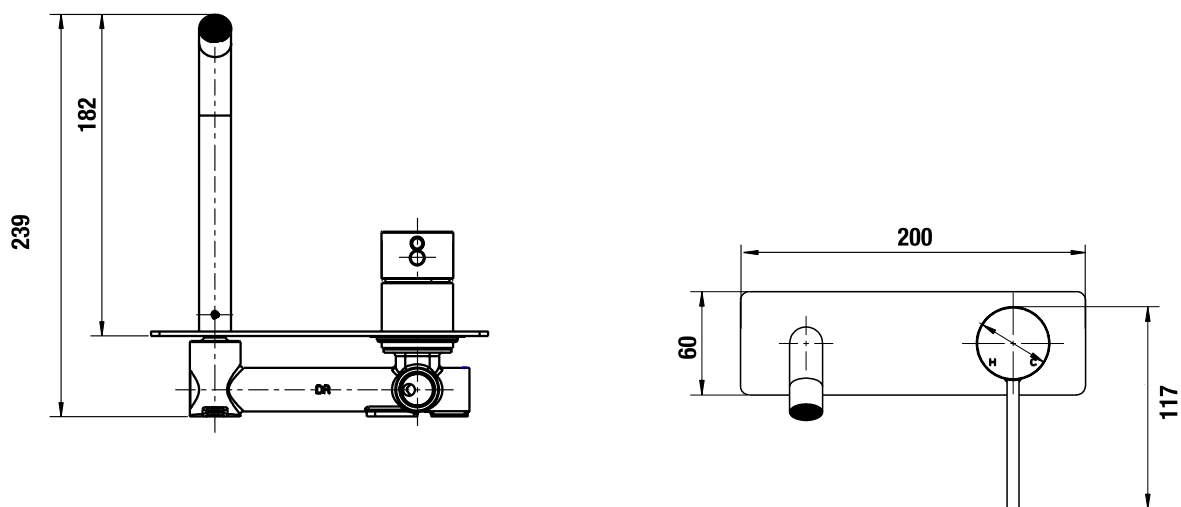

polar⁺25 | pull out sink mixer

polar+25 | bath/basin spout curved

polar+25 | bath/basin spout

polar+25 | product dimensions

polar+25 | basin mixer

WELS 6 Star 4.5L/min

polar+25 | tall basin mixer

WELS 6 Star 4.5L/min

polar+25 | wall basin/bath mixer

WELS 5 Star 5.5L/min

polar+25 | pull out sink mixer

WELS 5 Star 6.0L/min

polar+25 | wall bath/shower mixer

polar+25 | shower mixer/diverter

polar+25 | curved bath/basin spout

WELS 5 Star 6.0L/min

polar+25 | bath/basin spout

WELS 5 Star 6.0L/min

Note: This brochure is to be used as a guide only. Images are a representation of colour or finish, and may vary from the actual product. All dimensions are in millimetres and are a nominal measurement only. Infinite Supplies Australia Pty Ltd reserves the right to change any or all specifications without prior notice. Dimensions and setouts listed are correct at time of publication, however Infinite Supplies Australia Pty Ltd takes no responsibility for printing errors. For full warranty go to www.firstchoicewarehouse.com.au