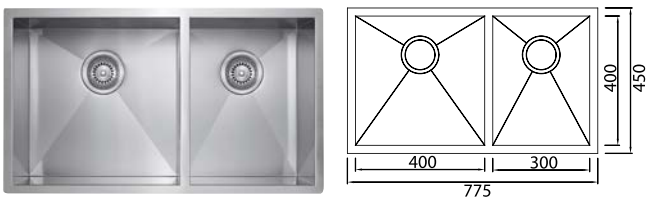

# regal | stainless steel sinks

(top and undermount)

---

RS 250  
(250 x 450 x 254mm)

RS 350  
(350 x 450 x 254mm)

RS 450  
(450 x 450 x 254mm)

RS 540  
(540 x 450 x 254mm)

RS 760  
(762 x 457 x 254mm)

RSD 775  
(775 x 450 x 254mm)

RSD 875  
(875 x 450 x 254mm)