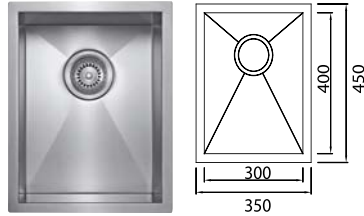

# regal | stainless steel sinks

(top and undermount)

---

RS 250  
(250 x 450 x 254mm)

RS 350  
(350 x 450 x 254mm)

RS 450  
(450 x 450 x 254mm)

RS 540  
(540 x 450 x 254mm)

RS 760  
(762 x 457 x 254mm)