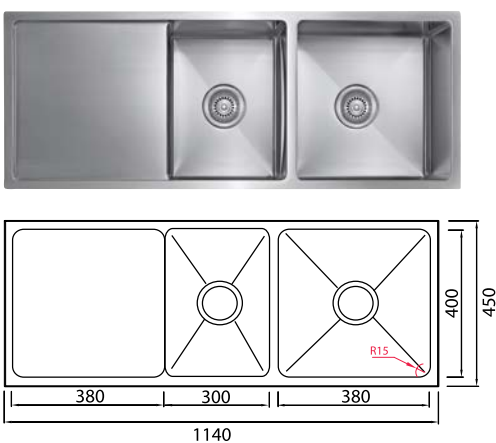

# regal radius | stainless steel sinks

(top and undermount)

RS 350R  
(350 x 450 x 254mm)

RS 450R  
(450 x 450 x 254mm)

RS 540R  
(540 x 450 x 254mm)

RS 760R  
(760 x 450 x 254mm)

RSD 775R  
(775 x 450 x 254mm)

RS 810R  
(810 x 450 x 210mm)

RSD 875R  
(875 x 450 x 254mm)

RS 1140R  
(1140 x 450 x 210mm)

RS 1220R  
(1220 x 450 x 210mm)