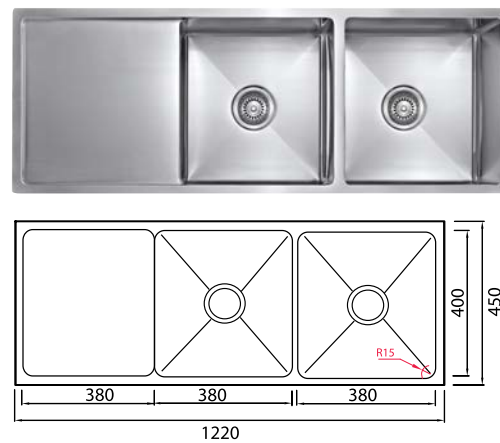

# regal radius | stainless steel sinks

(top and undermount)

RS 350R  
(350 x 450 x 254mm)

RS 450R  
(450 x 450 x 254mm)

RS 540R  
(540 x 450 x 254mm)

RS 760R  
(760 x 450 x 254mm)

RSD 775R  
(775 x 450 x 254mm)

RS 810R  
(810 x 450 x 210mm)

RSD 875R  
(875 x 450 x 254mm)

RS 1140R  
(1140 x 450 x 210mm)

RS 1220R  
(1220 x 450 x 210mm)