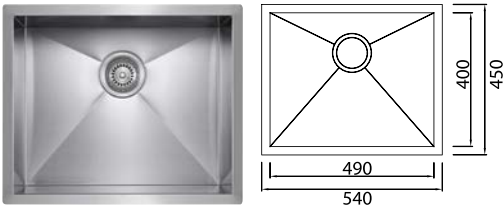

# regal | stainless steel sinks

(top and undermount)

---

RS 250  
(250 x 450 x 254mm)

RS 350  
(350 x 450 x 254mm)

RS 450  
(450 x 450 x 254mm)

RS 540  
(540 x 450 x 254mm)

RS 760  
(762 x 457 x 254mm)

RSD 775  
(775 x 450 x 254mm)

RSD 875  
(875 x 450 x 254mm)