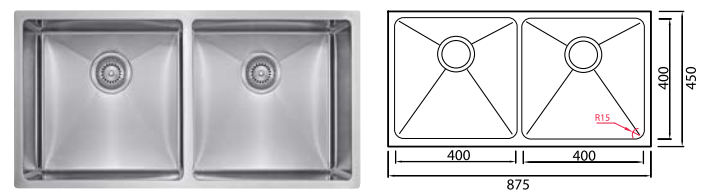

# regal radius | stainless steel sinks

(top and undermount)

RS 350R  
(350 x 450 x 254mm)

RS 450R  
(450 x 450 x 254mm)

RS 540R  
(540 x 450 x 254mm)

RS 760R  
(760 x 450 x 254mm)

RSD 775R  
(775 x 450 x 254mm)

RS 810R  
(810 x 450 x 210mm)

RSD 875R  
(875 x 450 x 254mm)

RS 1140R  
(1140 x 450 x 210mm)

RS 1220R  
(1220 x 450 x 210mm)