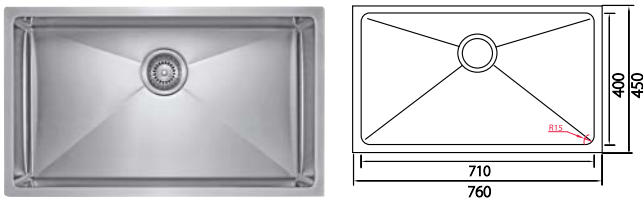

# regal radius | stainless steel sinks

(top and undermount)

RS 350R  
(350 x 450 x 254mm)

RS 450R  
(450 x 450 x 254mm)

RS 540R  
(540 x 450 x 254mm)

RS 760R  
(760 x 450 x 254mm)

RSD 775R  
(775 x 450 x 254mm)

RS 810R  
(810 x 450 x 210mm)

RSD 875R  
(875 x 450 x 254mm)

RS 1140R  
(1140 x 450 x 210mm)

RS 1220R  
(1220 x 450 x 210mm)