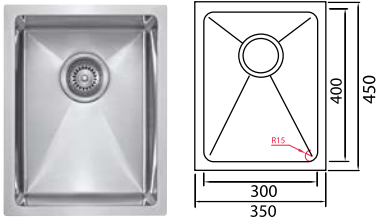

# regal radius | stainless steel sinks

(top and undermount)

RS 350R  
(350 x 450 x 254mm)

RS 450R  
(450 x 450 x 254mm)

RS 540R  
(540 x 450 x 254mm)

RS 760R  
(760 x 450 x 254mm)

RSD 775R  
(775 x 450 x 254mm)