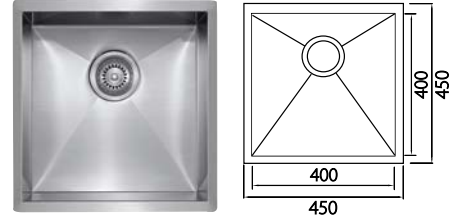

# regal | stainless steel sinks

(top and undermount)

---

RS 250  
(250 x 450 x 254mm)

RS 350  
(350 x 450 x 254mm)

RS 450  
(450 x 450 x 254mm)

RS 540  
(540 x 450 x 254mm)

RS 760  
(762 x 457 x 254mm)

RSD 775  
(775 x 450 x 254mm)

RSD 875  
(875 x 450 x 254mm)