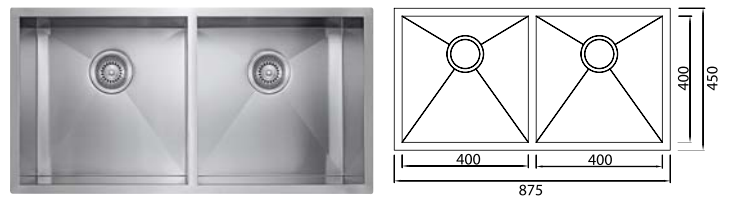

# regal | stainless steel sinks

(top and undermount)

---

RS 250  
(250 x 450 x 254mm)

RS 350  
(350 x 450 x 254mm)

RS 450  
(450 x 450 x 254mm)

RS 540  
(540 x 450 x 254mm)

RS 760  
(762 x 457 x 254mm)

RSD 775  
(775 x 450 x 254mm)

RSD 875  
(875 x 450 x 254mm)