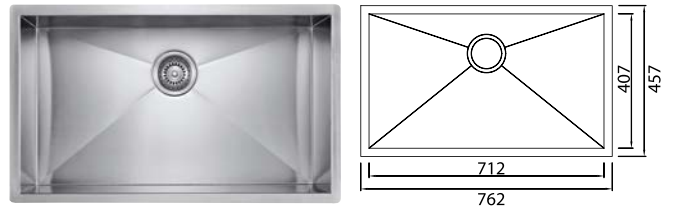

# regal | stainless steel sinks

(top and undermount)

---

RS 250  
(250 x 450 x 254mm)

RS 350  
(350 x 450 x 254mm)

RS 450  
(450 x 450 x 254mm)

RS 540  
(540 x 450 x 254mm)

RS 760  
(762 x 457 x 254mm)

RSD 775  
(775 x 450 x 254mm)

RSD 875  
(875 x 450 x 254mm)