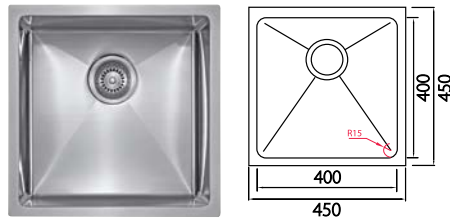

# regal radius | stainless steel sinks

(top and undermount)

RS 350R  
(350 x 450 x 254mm)

RS 450R  
(450 x 450 x 254mm)

RS 540R  
(540 x 450 x 254mm)

RS 760R  
(760 x 450 x 254mm)

RSD 775R  
(775 x 450 x 254mm)