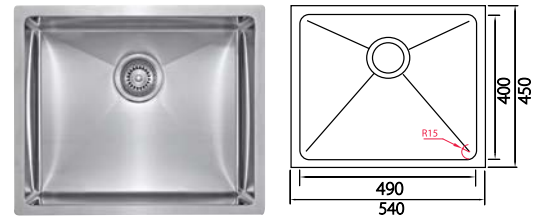

# regal radius | stainless steel sinks

(top and undermount)

RS 350R  
(350 x 450 x 254mm)

RS 450R  
(450 x 450 x 254mm)

RS 540R  
(540 x 450 x 254mm)

RS 760R  
(760 x 450 x 254mm)

RSD 775R  
(775 x 450 x 254mm)

RS 810R  
(810 x 450 x 210mm)

RSD 875R  
(875 x 450 x 254mm)

RS 1140R  
(1140 x 450 x 210mm)

RS 1220R  
(1220 x 450 x 210mm)