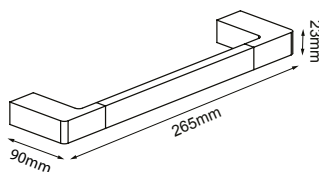

Hand Towel Rail
IN-T003-S2