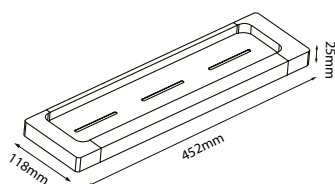

Double Towel Rail
IN-T002-S2

Double Towel Rail 600
IN-T002A-S2

Titus

Bathroom Accessories

Features: High quality brass construction with polished chrome finish. A functional and easy to maintain product. Designed to compliment a wide range of tapware

Robe Hook
IN-T005-S2

Toilet Roll Holder
IN-T004-S2

Hand Towel Rail
IN-T003-S2

Wall Mounted Toilet Brush
IN-T008-S2

Shower Shelf
IN-T007A-S2

Shower Soap Holder
IN-T006

Single Towel Rail
IN-T001-S2

Single Towel Rail 600
IN-T001A-S2

Double Towel Rail
IN-T002-S2

Double Towel Rail 600
IN-T002A-S2

Note: This brochure is to be used as a guide only. All dimensions are in millimeters and are subject to standard manufacturing variations. Infinite Supplies Pty Ltd reserves the right to change any or all specifications without prior notice. For full warranty go to www.firstchoicewarehouse.com.au