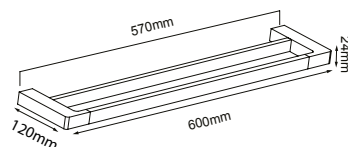

Double Towel Rail
IN-T002-S2

Double Towel Rail 600
IN-T002A-S2

Titus

Bathroom Accessories

Features: High quality brass construction with polished chrome finish. A functional and easy to maintain product. Designed to compliment a wide range of tapware

Robe Hook
IN-T005-S2

Toilet Roll Holder
IN-T004-S2

Hand Towel Rail
IN-T003-S2

Wall Mounted Toilet Brush
IN-T008-S2

Shower Shelf
IN-T007A-S2

Shower Soap Holder
IN-T006

Single Towel Rail
IN-T001-S2

Single Towel Rail 600
IN-T001A-S2

Double Towel Rail
IN-T002-S2

Double Towel Rail 600
IN-T002A-S2

Note: This brochure is to be used as a guide only. All dimensions are in millimeters and are subject to standard manufacturing variations. Infinite Supplies Pty Ltd reserves the right to change any or all specifications without prior notice. For full warranty go to www.firstchoicewarehouse.com.au