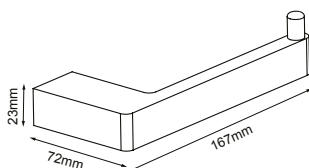

Toilet Roll Holder
IN-T004-S2