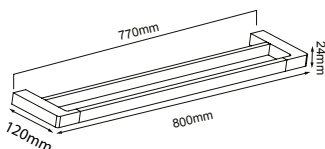

Robe Hook
IN-T005-S2

Toilet Roll Holder
IN-T004-S2

Hand Towel Rail
IN-T003-S2

Wall Mounted Toilet Brush
IN-T008-S2

Shower Shelf
IN-T007A-S2

Shower Soap Holder
IN-T006

Single Towel Rail
IN-T001-S2

Single Towel Rail 600
IN-T001A-S2

Double Towel Rail
IN-T002-S2

Double Towel Rail 600
IN-T002A-S2

Note: This brochure is to be used as a guide only. All dimensions are in millimeters and are subject to standard manufacturing variations. Infinite Supplies Pty Ltd reserves the right to change any or all specifications without prior notice. For full warranty go to www.firstchoicewarehouse.com.au