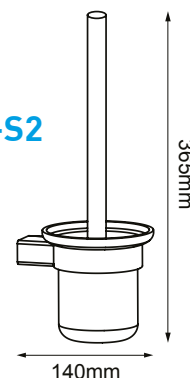

Double Towel Rail
IN-T002-S2

Double Towel Rail 600
IN-T002A-S2

Titus

Bathroom Accessories

Features: High quality brass construction with polished chrome finish. A functional and easy to maintain product. Designed to compliment a wide range of tapware

Robe Hook
IN-T005-S2

Toilet Roll Holder
IN-T004-S2

Hand Towel Rail
IN-T003-S2

Wall Mounted Toilet Brush
IN-T008-S2

Shower Shelf
IN-T007A-S2

Shower Soap Holder
IN-T006

Single Towel Rail
IN-T001-S2

Single Towel Rail 600
IN-T001A-S2

Double Towel Rail
IN-T002-S2

Double Towel Rail 600
IN-T002A-S2

Note: This brochure is to be used as a guide only. All dimensions are in millimeters and are subject to standard manufacturing variations. Infinite Supplies Pty Ltd reserves the right to change any or all specifications without prior notice. For full warranty go to www.firstchoicewarehouse.com.au