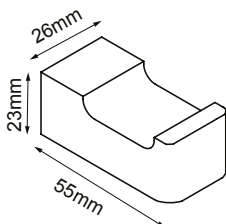

Titus

Bathroom Accessories

Features: High quality brass construction with polished chrome finish. A functional and easy to maintain product. Designed to compliment a wide range of tapware

Robe Hook
IN-T005-S2