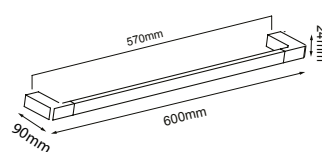

Double Towel Rail
IN-T002-S2

Double Towel Rail 600
IN-T002A-S2

Titus

Bathroom Accessories

Features: High quality brass construction with polished chrome finish. A functional and easy to maintain product. Designed to compliment a wide range of tapware

Robe Hook
IN-T005-S2

Toilet Roll Holder
IN-T004-S2

Hand Towel Rail
IN-T003-S2

Wall Mounted Toilet Brush
IN-T008-S2

Shower Shelf
IN-T007A-S2

Shower Soap Holder
IN-T006

Single Towel Rail
IN-T001-S2

Single Towel Rail 600
IN-T001A-S2

Double Towel Rail
IN-T002-S2

Double Towel Rail 600
IN-T002A-S2

Note: This brochure is to be used as a guide only. All dimensions are in millimeters and are subject to standard manufacturing variations. Infinite Supplies Pty Ltd reserves the right to change any or all specifications without prior notice. For full warranty go to www.firstchoicewarehouse.com.au