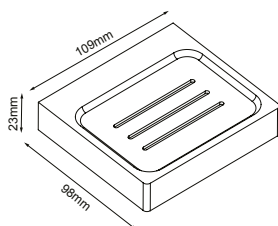

Double Towel Rail
IN-T002-S2

Double Towel Rail 600
IN-T002A-S2

Titus

Bathroom Accessories

Features: High quality brass construction with polished chrome finish. A functional and easy to maintain product. Designed to compliment a wide range of tapware

Robe Hook
IN-T005-S2

Toilet Roll Holder
IN-T004-S2

Hand Towel Rail
IN-T003-S2

Wall Mounted Toilet Brush
IN-T008-S2

Shower Shelf
IN-T007A-S2

Shower Soap Holder
IN-T006

Single Towel Rail
IN-T001-S2

Single Towel Rail 600
IN-T001A-S2

Double Towel Rail
IN-T002-S2

Double Towel Rail 600
IN-T002A-S2

Note: This brochure is to be used as a guide only. All dimensions are in millimeters and are subject to standard manufacturing variations. Infinite Supplies Pty Ltd reserves the right to change any or all specifications without prior notice. For full warranty go to www.firstchoicewarehouse.com.au