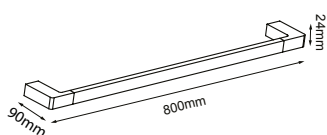

Double Towel Rail
IN-T002-S2

Double Towel Rail 600
IN-T002A-S2

Titus

Bathroom Accessories

Features: High quality brass construction with polished chrome finish. A functional and easy to maintain product. Designed to compliment a wide range of tapware

Robe Hook
IN-T005-S2

Toilet Roll Holder
IN-T004-S2

Hand Towel Rail
IN-T003-S2

Wall Mounted Toilet Brush
IN-T008-S2

Shower Shelf
IN-T007A-S2

Shower Soap Holder
IN-T006

Single Towel Rail
IN-T001-S2

Single Towel Rail 600
IN-T001A-S2

Double Towel Rail
IN-T002-S2

Double Towel Rail 600
IN-T002A-S2

Note: This brochure is to be used as a guide only. All dimensions are in millimeters and are subject to standard manufacturing variations. Infinite Supplies Pty Ltd reserves the right to change any or all specifications without prior notice. For full warranty go to www.firstchoicewarehouse.com.au