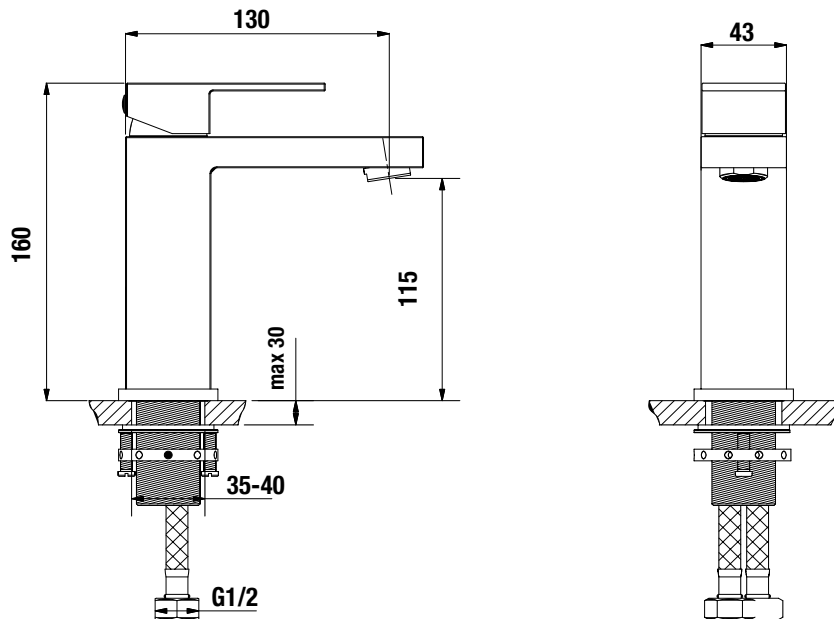

vector | product dimensions

vector | basin mixer

WELS 6 Star 4.5L/min