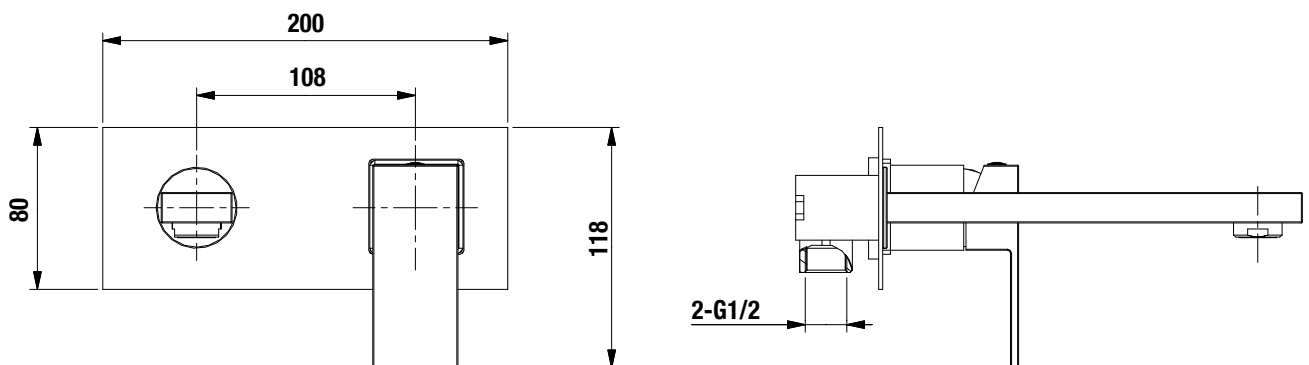

vector | wall basin/bath mixer

WELS 6 Star 4.5L/min