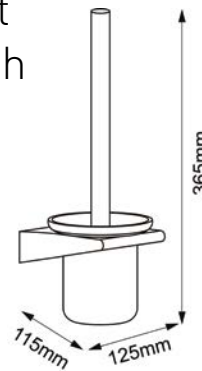

Toilet Roll Holder

**IN-V204**

Soap Holder

**IN-V206**

Hand Towel Rail

**IN-V203**

Wall Mount Toilet Brush

**IN-V208**

**Note:** This brochure is to be used as a guide only. All dimensions are in millimeters and are subject to standard manufacturing variations. Infinite Supplies Pty Ltd reserves the right to change any or all specifications without prior notice. For full warranty go to [www.firstchoicewarehouse.com.au](http://www.firstchoicewarehouse.com.au)