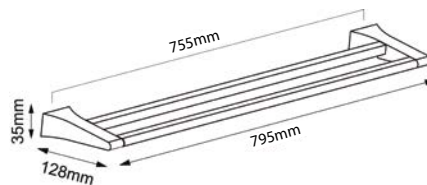

Shower Shelf

**IN-V207**

Single Towel Rail

**IN-V201**

Double Towel Bar

**IN-V202**

exclusively available in Australia through

BATHROOM | KITCHEN | LAUNDRY