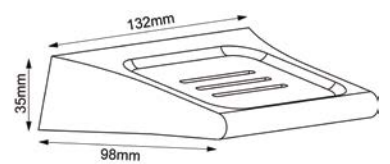

IN-V206

Hand Towel Rail