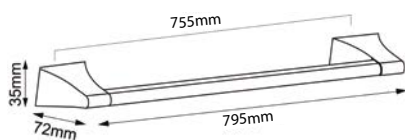

Toilet Roll Holder

**IN-V204**

Soap Holder

**IN-V206**

Hand Towel Rail

**IN-V203**

Wall Mount Toilet Brush

**IN-V208**

Shower Shelf

**IN-V207**

Single Towel Rail

**IN-V201**

Double Towel Bar

**IN-V202**

exclusively available in Australia through

BATHROOM | KITCHEN | LAUNDRY