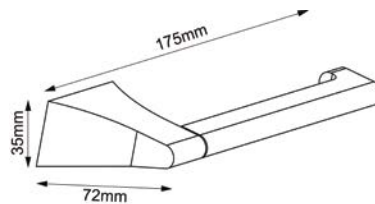

IN-V204

Soap Holder