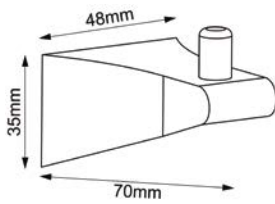

Vogue

Bathroom Accessories

Features: High quality brass construction with polished chrome finish. A functional and easy to maintain product. Designed to compliment a wide range of tapware

Robe Hook

IN-V205

Toilet Roll Holder