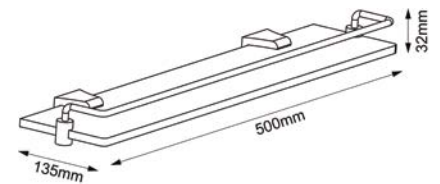

Single Towel Rail