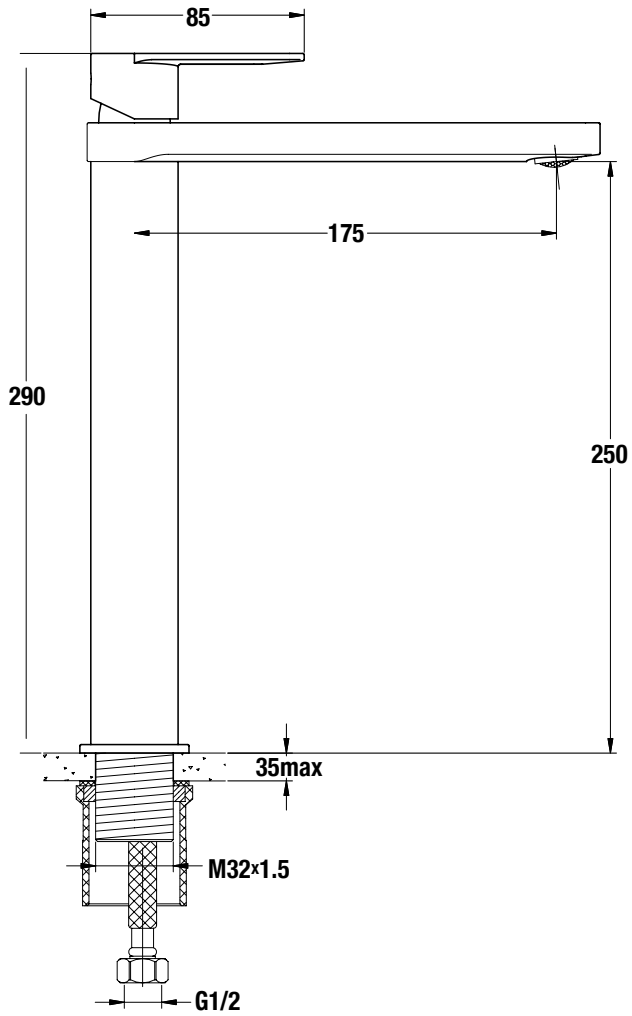

zoe | wall basin/bath mixer

Chrome/Chrome

also available in Chrome/Black

zoe | product dimensions

zoe | tall basin mixer

WELS 6 Star 4.5L/min

zoe | basin mixer

WELS 6 Star 4.5L/min

Note: This brochure is to be used as a guide only. Images are a representation of colour or finish, and may vary from the actual product. All dimensions are in millimetres and are a nominal measurement only. Infinite Supplies Australia Pty Ltd reserves the right to change any or all specifications without prior notice. Dimensions and setouts listed are correct at time of publication, however Infinite Supplies Australia Pty Ltd takes no responsibility for printing errors. For full warranty go to www.firstchoicewarehouse.com.au