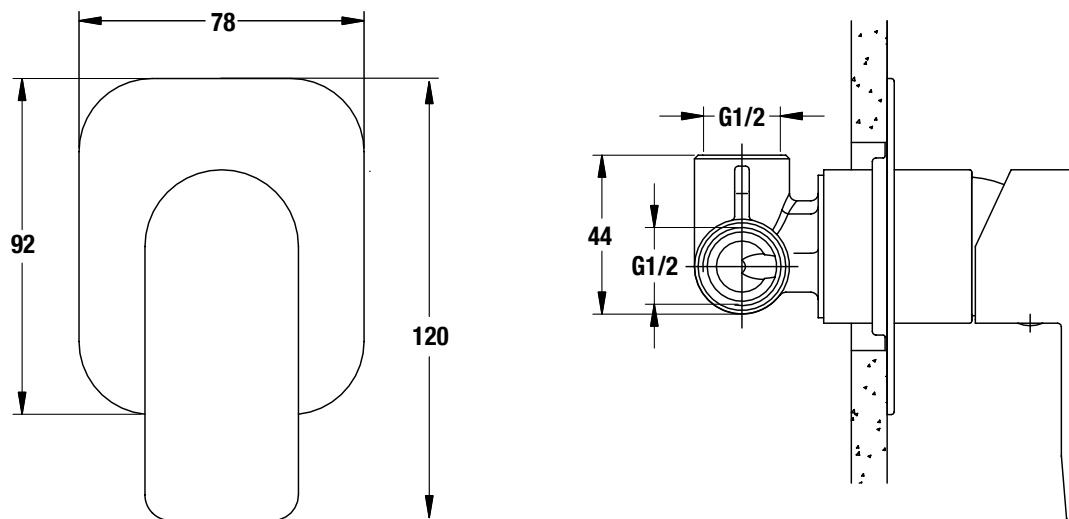

zoe | wall bath/shower mixer