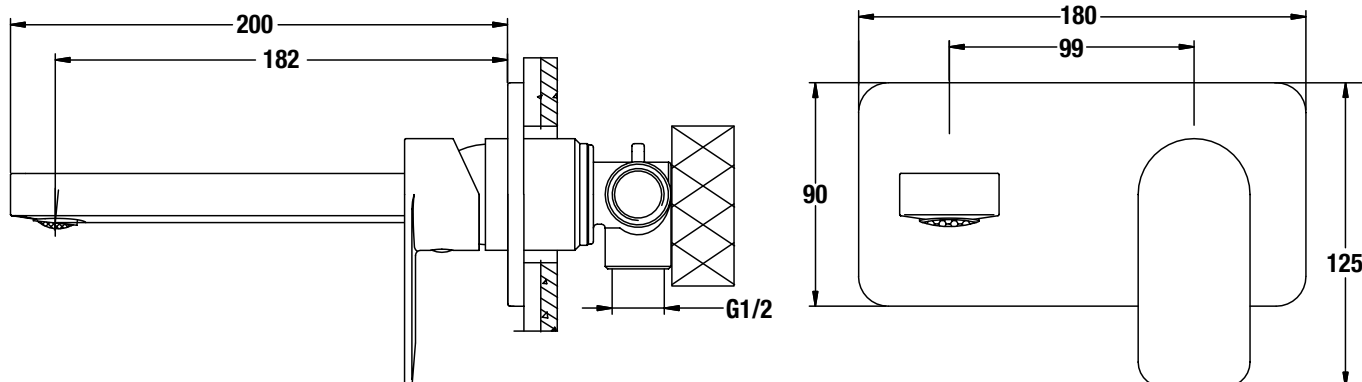

zoe | wall basin/bath mixer

WELS 5 Star 5.0L/min