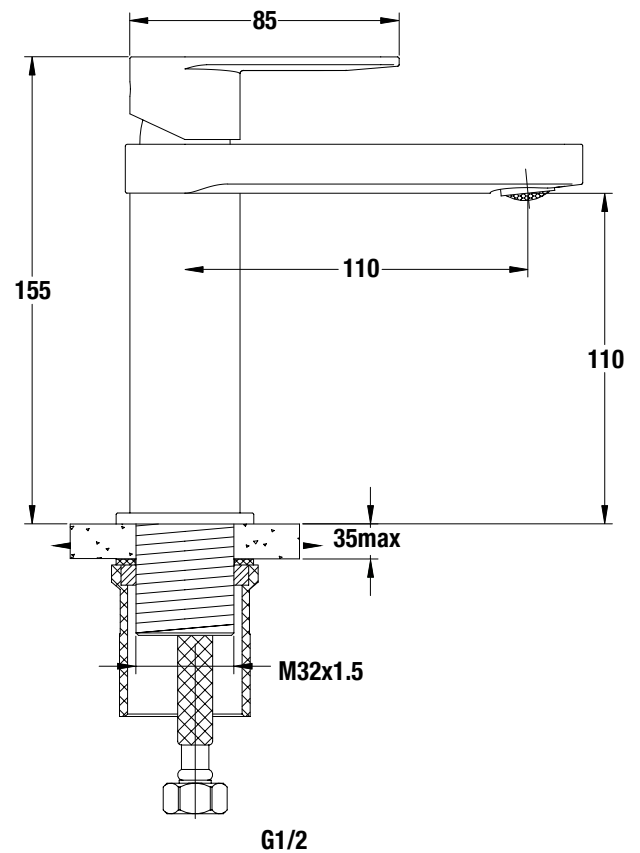

zoe | wall basin/bath mixer

Chrome/Chrome

also available in Chrome/Black

zoe | product dimensions

zoe | tall basin mixer

WELS 6 Star 4.5L/min

zoe | basin mixer

WELS 6 Star 4.5L/min