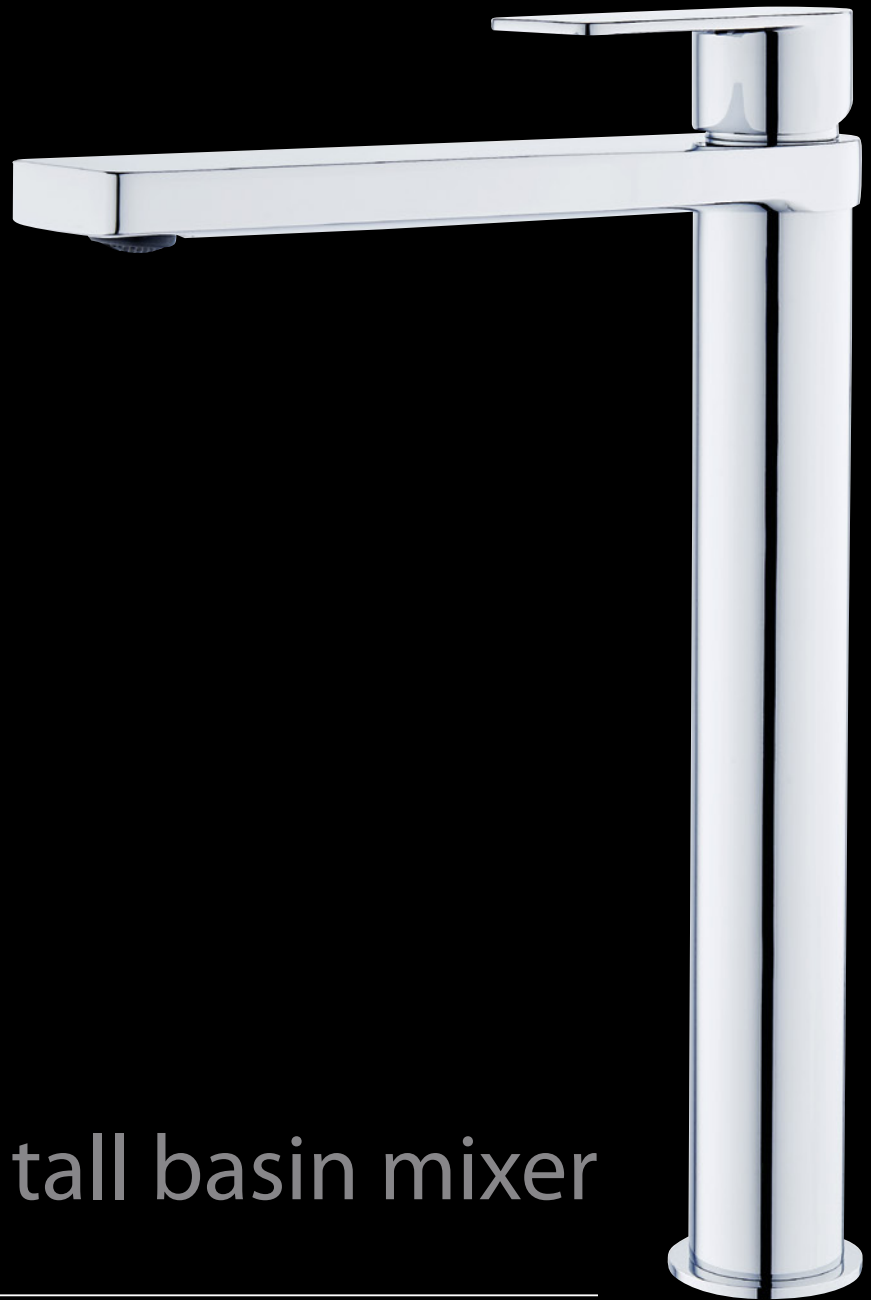

infinite | tapware

zoe

innovation and technology

zoe | basin mixer

Chrome/Chrome
also available in Chrome/Black

zoe | wall bath/shower mixer

Chrome/Chrome

also available in Chrome/Black

zoe | tall basin mixer

Chrome/Chrome
also available in Chrome/Black

zoe | shower mixer/diverter

Chrome/Chrome

also available in Chrome/Black

spout

Chrome/Chrome
also available in Chrome/Black
Matching Jordy spout

zoe | wall basin/bath mixer

Chrome/Chrome

also available in Chrome/Black

zoe | product dimensions

zoe | tall basin mixer

WELS 6 Star 4.5L/min

zoe | basin mixer

WELS 6 Star 4.5L/min

zoe | wall bath/shower mixer

zoe | wall basin/bath mixer

WELS 5 Star 5.0L/min

zoe | shower mixer/diverter

spout | *Matching Jordy spout*

zoe | available colours

Chrome/Chrome

Chrome/Black