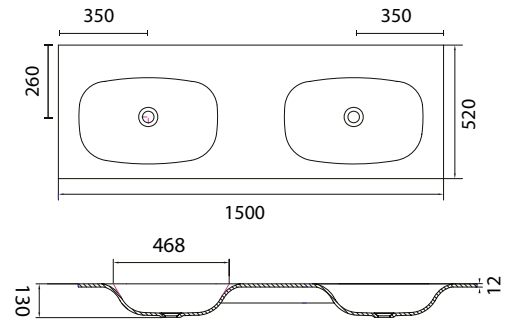

polilife blanc axiom

Solid Surface Vanity Basins

Available: 0TH, 1TH & 3TH

Available: 0TH, 1TH & 3TH

Available: 0TH, 1TH & 3TH

Available: 0TH, 1TH & 3TH

Available: 0TH, 1TH & 3TH

Available: 0TH, 1TH & 3TH

Note: This brochure is to be used as a guide only. Images are a representation of colour or finish, and may vary from the actual product. All dimensions are in millimetres and are a nominal measurement only. Infinite Supplies Australia Pty Ltd reserves the right to change any or all specifications without prior notice. Dimensions and setouts listed are correct at time of publication, however Infinite Supplies Australia Pty Ltd takes no responsibility for printing errors. For full warranty go to www.firstchoicewarehouse.com.au