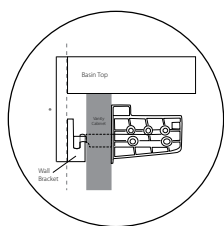

## FEATURES

- MFC water resistant laminate
- Blum soft closing runners
- Durable composite resin basin
- Available in 0, 1 and 3 tap hole
- Available colour: White Oak
- Storage available in left and right hinge