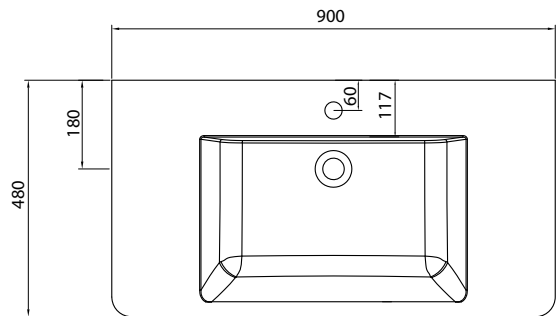

# Jordy

polilife

PJ | 600

Mounting Bracket Detail\*

PJ | 900

Mounting Bracket Detail\*

Jordy  
polilife

Mounting Bracket Detail\*

## FEATURES

- MFC water resistant laminate
- Blum soft closing runners
- Durable composite resin basin
- Available in 0, 1 and 3 tap hole
- Available colour: White Oak
- Storage available in left and right hinge

**Note:** This brochure is to be used as a guide only. All dimensions are in millimeters and are subject to standard manufacturing variations. Infinite Supplies Pty Ltd reserves the right to change any or all specifications without prior notice. For full warranty go to [www.firstchoicewarehouse.com.au](http://www.firstchoicewarehouse.com.au)