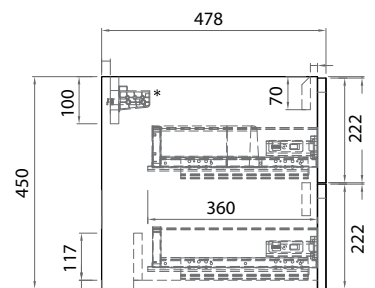

# Jordy

polilife

PJ | 600

Mounting Bracket Detail\*

PJ | 900

Mounting Bracket Detail\*

Jordy  
polilife

Mounting Bracket Detail\*