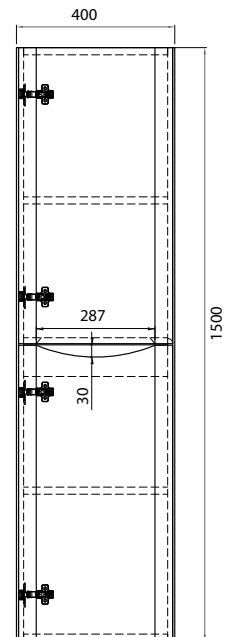

# Jordy

polilife

PJ | 600

Mounting Bracket Detail\*

PJ | 900

Mounting Bracket Detail\*

Jordy  
polilife

Mounting Bracket Detail\*

## FEATURES

- MFC water resistant laminate
- Blum soft closing runners
- Durable composite resin basin
- Available in 0, 1 and 3 tap hole
- Available colour: White Oak
- Storage available in left and right hinge

**Note:** This brochure is to be used as a guide only. All dimensions are in millimeters and are subject to standard manufacturing variations. Infinite Supplies Pty Ltd reserves the right to change any or all specifications without prior notice. For full warranty go to [www.firstchoicewarehouse.com.au](http://www.firstchoicewarehouse.com.au)