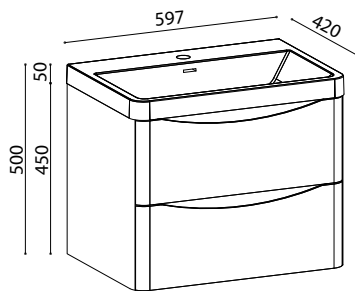

PJ | 600

PJ | 900

Jordy
polilife