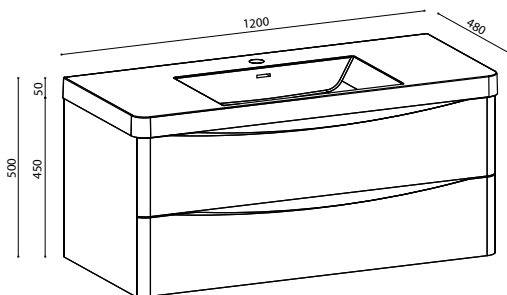

FEATURES

- MFC water resistant laminate
- Blum soft closing runners
- Durable composite resin basin
- Available in 0, 1 and 3 tap hole
- Available colour: White Oak
- Storage available in left and right hinge