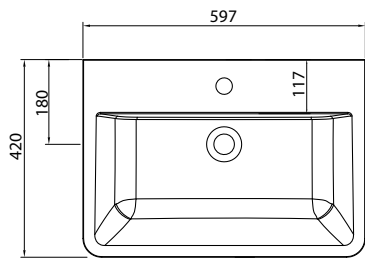

# Jordy

polilife

PJ | 600

Mounting Bracket Detail\*

PJ | 900

Mounting Bracket Detail\*

Jordy  
polilife

Mounting Bracket Detail\*

## FEATURES

- MFC water resistant laminate
- Blum soft closing runners
- Durable composite resin basin
- Available in 0, 1 and 3 tap hole
- Available colour: White Oak
- Storage available in left and right hinge

**Note:** This brochure is to be used as a guide only. All dimensions are in millimeters and are subject to standard manufacturing variations. Infinite Supplies Pty Ltd reserves the right to change any or all specifications without prior notice. For full warranty go to [www.firstchoicewarehouse.com.au](http://www.firstchoicewarehouse.com.au)