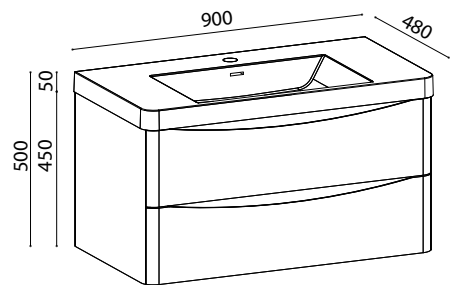

PJ | 600

PJ | 900

Jordy
polilife