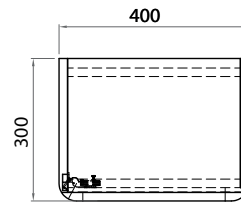

# Jordy

polilife

PJ | 600

Mounting Bracket Detail\*

PJ | 900

Mounting Bracket Detail\*

Jordy  
polilife

Mounting Bracket Detail\*