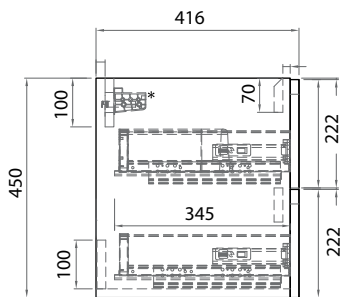

PJ | 600

Mounting Bracket Detail*

PJ | 900

Jordy
polilife