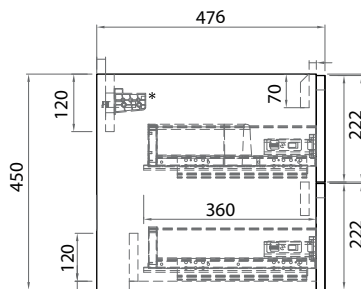

# Jordy

polilife

PJ | 600

Mounting Bracket Detail\*

PJ | 900

Mounting Bracket Detail\*

Jordy  
polilife

Mounting Bracket Detail\*