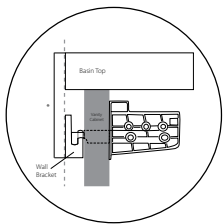

Mounting Bracket Detail*