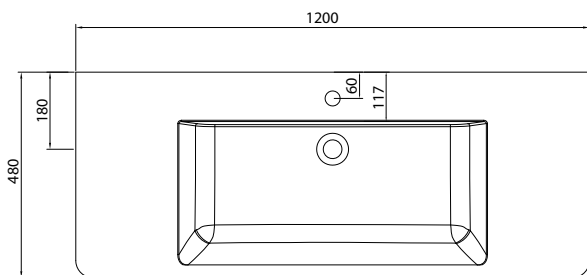

FEATURES

- MFC water resistant laminate
- Blum soft closing runners
- Durable composite resin basin
- Available in 0, 1 and 3 tap hole
- Available colour: White Oak
- Storage available in left and right hinge