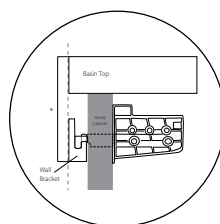

Mounting Bracket Detail*