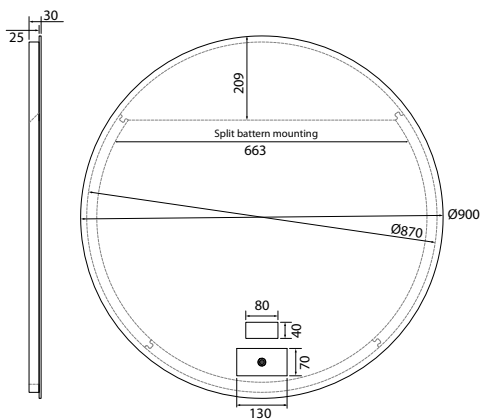

polilife

LUXOR
LED BACKLIT MIRROR

polilife

LUXOR

LED BACKLIT MIRROR

Sizes available : 600, 750, 900 and 1100mm

Sensor Illuminated ON/OFF touch sensor

LED Colour : 7000K cool White

Voltage : 240 V AC 50HZ

IP Rating : IP20

Warranty : 2 years

Go to www.firstchoicewarehouse.com.au
for full terms and conditions

LUXOR | PLM-600-LED

Dimensions: 600 x 600 x 30mm

LUXOR | PLM-750-LED

Dimensions: 750 x 750 x 30mm

LUXOR | PLM-900-LED

Dimensions: 900 x 900 x 30mm

LUXOR | PLM-1100-LED

Dimensions: 1100 x 1100 x 30mm

Note: This brochure is to be used as a guide only. Images are a representation of colour or finish, and may vary from the actual product. All dimensions are in millimetres and are a nominal measurement only. Infinite Supplies Australia Pty Ltd reserves the right to change any or all specifications without prior notice. Dimensions and setouts listed are correct at time of publication, however Infinite Supplies Australia Pty Ltd takes no responsibility for printing errors. For full warranty go to www.firstchoicewarehouse.com.au