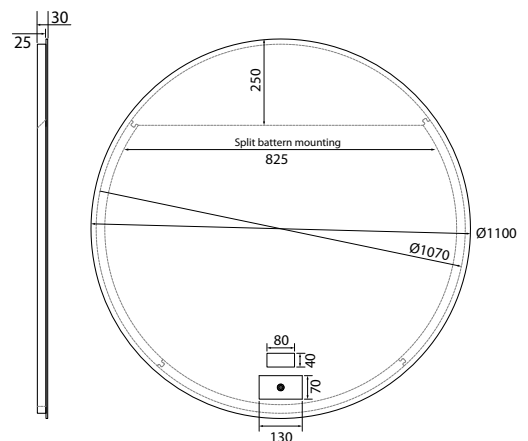

polilife

LUXOR
LED BACKLIT MIRROR

polilife

LUXOR

LED BACKLIT MIRROR

Sizes available : 600, 750, 900 and 1100mm

Sensor Illuminated ON/OFF touch sensor

LED Colour : 7000K cool White

Voltage : 240 V AC 50HZ

IP Rating : IP20

Warranty : 2 years

Go to www.firstchoicewarehouse.com.au
for full terms and conditions

LUXOR | PLM-600-LED

Dimensions: 600 x 600 x 30mm

LUXOR | PLM-750-LED

Dimensions: 750 x 750 x 30mm

LUXOR | PLM-900-LED

Dimensions: 900 x 900 x 30mm

LUXOR | PLM-1100-LED

Dimensions: 1100 x 1100 x 30mm

Note: This brochure is to be used as a guide only. Images are a representation of colour or finish, and may vary from the actual product. All dimensions are in millimetres and are a nominal measurement only. Infinite Supplies Australia Pty Ltd reserves the right to change any or all specifications without prior notice. Dimensions and setouts listed are correct at time of publication, however Infinite Supplies Australia Pty Ltd takes no responsibility for printing errors. For full warranty go to www.firstchoicewarehouse.com.au