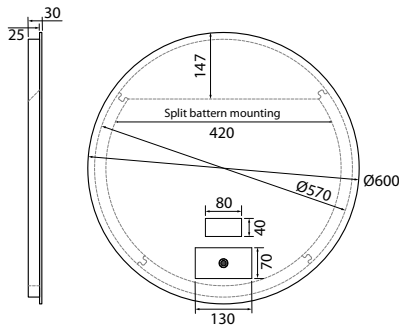

polilife

LUXOR
LED BACKLIT MIRROR

polilife

LUXOR

LED BACKLIT MIRROR

Sizes available : 600, 750, 900 and 1100mm

Sensor Illuminated ON/OFF touch sensor

LED Colour : 7000K cool White

Voltage : 240 V AC 50HZ

IP Rating : IP20

Warranty : 2 years

Go to www.firstchoicewarehouse.com.au
for full terms and conditions

LUXOR | PLM-600-LED

Dimensions: 600 x 600 x 30mm

LUXOR | PLM-750-LED

Dimensions: 750 x 750 x 30mm

LUXOR | PLM-900-LED

Dimensions: 900 x 900 x 30mm

LUXOR | PLM-1100-LED

Dimensions: 1100 x 1100 x 30mm

Note: This brochure is to be used as a guide only. Images are a representation of colour or finish, and may vary from the actual product. All dimensions are in millimetres and are a nominal measurement only. Infinite Supplies Australia Pty Ltd reserves the right to change any or all specifications without prior notice. Dimensions and setouts listed are correct at time of publication, however Infinite Supplies Australia Pty Ltd takes no responsibility for printing errors. For full warranty go to www.firstchoicewarehouse.com.au