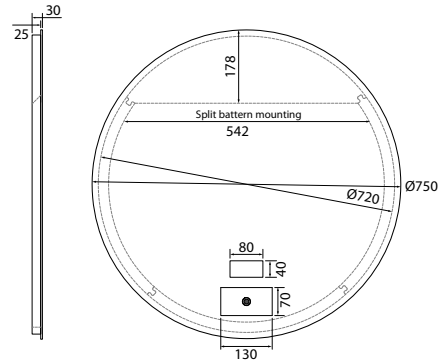

polilife

LUXOR
LED BACKLIT MIRROR

polilife

LUXOR

LED BACKLIT MIRROR

Sizes available : 600, 750, 900 and 1100mm

Sensor Illuminated ON/OFF touch sensor

LED Colour : 7000K cool White

Voltage : 240 V AC 50HZ

IP Rating : IP20

Warranty : 2 years

Go to www.firstchoicewarehouse.com.au
for full terms and conditions

LUXOR | PLM-600-LED

Dimensions: 600 x 600 x 30mm

LUXOR | PLM-750-LED

Dimensions: 750 x 750 x 30mm

LUXOR | PLM-900-LED

Dimensions: 900 x 900 x 30mm

LUXOR | PLM-1100-LED

Dimensions: 1100 x 1100 x 30mm

Note: This brochure is to be used as a guide only. Images are a representation of colour or finish, and may vary from the actual product. All dimensions are in millimetres and are a nominal measurement only. Infinite Supplies Australia Pty Ltd reserves the right to change any or all specifications without prior notice. Dimensions and setouts listed are correct at time of publication, however Infinite Supplies Australia Pty Ltd takes no responsibility for printing errors. For full warranty go to www.firstchoicewarehouse.com.au