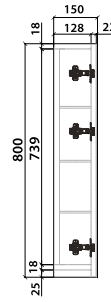

Maximise the functionality and storage space in your bathroom by installing a mirror cabinet.

To ensure longevity, the Polilife Reflections range of mirror cabinets are manufactured with quality silver backed mirrors, soft close Blum hinges and removable glass shelves.

Matching side panels are also available in the same colour range as our Polilife vanities.

- Includes side panels
- Without side panels