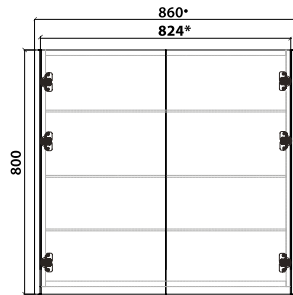

Matching side panels are also available in the same colour range as our Polilife vanities.

- Includes side panels
- \* Without side panels

PR-750

PR-860

All dimensions are in millimetres and are a nominal measurement only. Infinite Supplies Australia Pty Ltd reserves the right to change any or all specifications without prior notice.

Dimensions and setouts listed are correct at time of publication, however Infinite Supplies Australia Pty Ltd takes no responsibility for printing errors. For full warranty go to