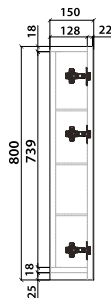

Matching side panels are also available in the same colour range as our Polilife vanities.

- Includes side panels
- \* Without side panels

PR-750

PR-860

All dimensions are in millimetres and are a nominal measurement only. Infinite Supplies Australia Pty Ltd reserves the right to change any or all specifications without prior notice.

Dimensions and setouts listed are correct at time of publication, however Infinite Supplies Australia Pty Ltd takes no responsibility for printing errors. For full warranty go to