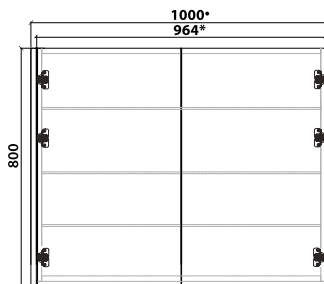

polilife reflections

Maximise the functionality and storage space in your bathroom by installing a mirror cabinet.

To ensure longevity, the Polilife Reflections range of mirror cabinets are manufactured with quality silver backed mirrors, soft close Blum hinges and removable glass shelves.

Matching side panels are also available in the same colour range as our Polilife vanities.

- Includes side panels
- Without side panels

COLOURS AVAILABLE:

- Gloss White
- Matte White
  - S.Oak
  - W.Oak
  - N.Walnut
  - WW.Oak

PR-1200

20 BATHROOM | KITCHEN | LAUNDRY

Note: This brochure is to be used as a guide only. Images are a representation of colour or finish, and may vary from the actual product.

All dimensions are in millimetres and are a nominal measurement only. Infinite Supplies Australia Pty Ltd reserves the right to change any or all specifications without prior notice.

Dimensions and setouts listed are correct at time of publication, however Infinite Supplies Australia Pty Ltd takes no responsibility for printing errors. For full warranty go to

www.firstchoicewarehouse.com.au

Exclusively available through First Choice Warehouse.