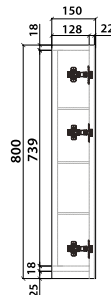

Matching side panels are also available in the same colour range as our Polilife vanities.

- Includes side panels
- \* Without side panels

PR-750

PR-860

All dimensions are in millimetres and are a nominal measurement only. Infinite Supplies Australia Pty Ltd reserves the right to change any or all specifications without prior notice.

Dimensions and setouts listed are correct at time of publication, however Infinite Supplies Australia Pty Ltd takes no responsibility for printing errors. For full warranty go to