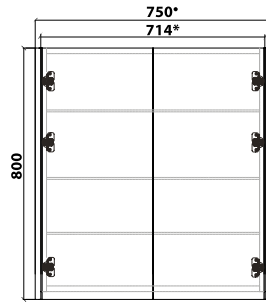

Matching side panels are also available in the same colour range as our Polilife vanities.

- Includes side panels
- \* Without side panels

PR-750

PR-860