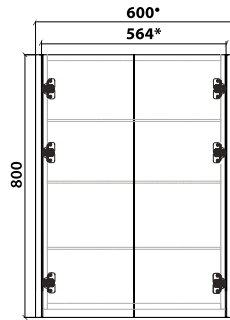

Maximise the functionality and storage space in your bathroom by installing a mirror cabinet.

To ensure longevity, the Polilife Reflections range of mirror cabinets are manufactured with quality silver backed mirrors, soft close Blum hinges and removable glass shelves.

Matching side panels are also available in the same colour range as our Polilife vanities.

- Includes side panels
- Without side panels