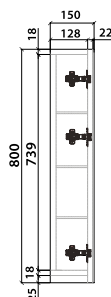

polilife reflections

Maximise the functionality and storage space in your bathroom by installing a mirror cabinet.

To ensure longevity, the Polilife Reflections range of mirror cabinets are manufactured with quality silver backed mirrors, soft close Blum hinges and removable glass shelves.

Matching side panels are also available in the same colour range as our Polilife vanities.

- Includes side panels
- Without side panels

COLOURS AVAILABLE:

- Gloss White
- Matte White
  - S.Oak
  - W.Oak
  - N.Walnut
  - WW.Oak

PR-1000

20 BATHROOM | KITCHEN | LAUNDRY

Note: This brochure is to be used as a guide only. Images are a representation of colour or finish, and may vary from the actual product.

All dimensions are in millimetres and are a nominal measurement only. Infinite Supplies Australia Pty Ltd reserves the right to change any or all specifications without prior notice.

Dimensions and setouts listed are correct at time of publication, however Infinite Supplies Australia Pty Ltd takes no responsibility for printing errors. For full warranty go to

www.firstchoicewarehouse.com.au

Exclusively available through First Choice Warehouse.