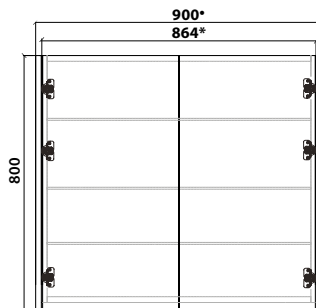

polilife reflections

Maximise the functionality and storage space in your bathroom by installing a mirror cabinet.

To ensure longevity, the Polilife Reflections range of mirror cabinets are manufactured with quality silver backed mirrors, soft close Blum hinges and removable glass shelves.

Matching side panels are also available in the same colour range as our Polilife vanities.

- Includes side panels
- Without side panels

COLOURS AVAILABLE:

- Gloss White
- Matte White
  - S.Oak
  - W.Oak
  - N.Walnut
  - WW.Oak

PR-1000

20 BATHROOM | KITCHEN | LAUNDRY

Note: This brochure is to be used as a guide only. Images are a representation of colour or finish, and may vary from the actual product.

All dimensions are in millimetres and are a nominal measurement only. Infinite Supplies Australia Pty Ltd reserves the right to change any or all specifications without prior notice.

Dimensions and setouts listed are correct at time of publication, however Infinite Supplies Australia Pty Ltd takes no responsibility for printing errors. For full warranty go to

www.firstchoicewarehouse.com.au

Exclusively available through First Choice Warehouse.