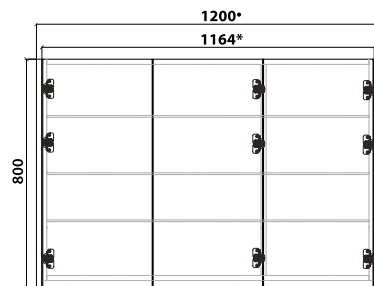

20 BATHROOM | KITCHEN | LAUNDRY

Note: This brochure is to be used as a guide only. Images are a representation of colour or finish, and may vary from the actual product.

All dimensions are in millimetres and are a nominal measurement only. Infinite Supplies Australia Pty Ltd reserves the right to change any or all specifications without prior notice.

Dimensions and setouts listed are correct at time of publication, however Infinite Supplies Australia Pty Ltd takes no responsibility for printing errors. For full warranty go to

www.firstchoicewarehouse.com.au

Exclusively available through First Choice Warehouse.